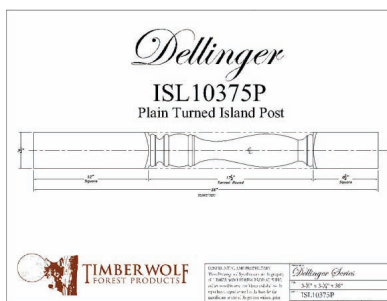

CUSTOM WORK CAPABILITIES

Who We Are...

Timber Wolf Forest Products realizes that needs vary as much as personalities. Often times you find the part, but need it in a different size or species. Regardless of how simple or how complex your need, Timber Wolf is your one stop custom shop. Our expertise is here for your service. With no minimum quantities, Timber Wolf makes the custom experience easy. From your verbal description, picture, or hand drawing, we will render a professional drawing for your approval. From there we build the tooling, run the parts, and deliver the finished parts to your door. From design to delivery Timber Wolf can handle the job. While we offer more than 1,100+ items, we recognize that custom is a necessity for some jobs.

DESIGN

DRAWING

DELIVERY