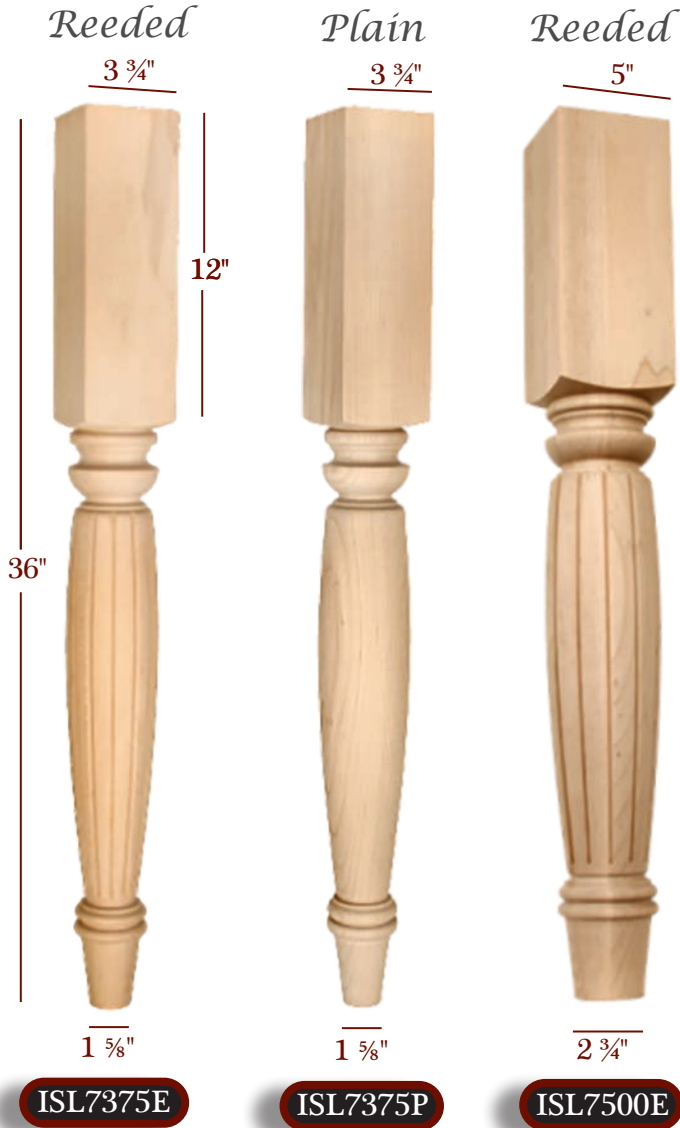

ISL20375P

ISL20375F

ISL20500P

ISL20500F

*Santa Fe Island legs are also available in 36" and 42" lengths.
see grid below:*

Item No.	Desc.	Tall	Wide	Top Shank Length	Bottom Shank Length
BAR20300F	Fluted	42"	3"	12"	6 3/4"
BAR20300P	Plain	42"	3"	12"	6 3/4"
BAR20350F	Fluted	42"	3 1/2"	12"	6 3/4"
BAR20350P	Plain	42"	3 1/2"	12"	6 3/4"
BAR20375F	Fluted	42"	3 3/4"	12"	6 3/4"
BAR20375P	Plain	42"	3 3/4"	12"	6 3/4"
BAR20500F	Fluted	42"	5"	12"	6 3/4"
BAR20500P	Plain	42"	5"	12"	6 3/4"
ISL20300F	Fluted	36"	3"	8"	6 3/4"
ISL20300P	Plain	36"	3"	8"	6 3/4"
ISL20350F	Fluted	36"	3 1/2"	8"	6 3/4"
ISL20350P	Plain	36"	3 1/2"	8"	6 3/4"
ISL20375F	Fluted	36"	3 3/4"	8"	6 3/4"
ISL20375P	Plain	36"	3 3/4"	8"	6 3/4"
ISL20500F	Fluted	36"	5"	8"	6 3/4"
ISL20500P	Plain	36"	5"	8"	6 3/4"

ISL20375P & ISL20500P
Shown in Picture

ROUND PROFILE
ISLAND LEGS

SAVANNAH

NEW PRODUCTS

Savannah Series Legs available in 29" lengths
see page 136

Item No.	Desc.	Tall	Wide	Top Shank Length	Toe
ISL7375E	Reeded	36"	3 3/4"	12"	1 5/8"
ISL7375P	Plain	36"	3 3/4"	12"	1 5/8"
ISL7500E	Reeded	36"	5"	12"	2 3/4"
ISL7500P	Plain	36"	5"	12"	2 3/4"

Find a matching Bun Feet
on pages 146-154

SOLOMON

Hollow Barley Twist

36" & 42" Posts & Legs
Round Profile

ISL51350-HBT-R

ISL51475-HBT-L

Solomon leg also available in left and right twist styles. See grid below:

Item No.	Desc.	Tall	Wide	Top Shank Length	Bottom Shank Length
ISL51350-HBT-R	Hollow Barley Twist	36"	3 1/2"	6"	6"
ISL51350-HBT-L	Hollow Barley Twist	36"	3 1/2"	6"	6"
ISL51475-HBT-R	Hollow Barley Twist	36"	4 3/4"	6"	6"
ISL51475-HBT-L	Hollow Barley Twist	36"	4 3/4"	6"	6"