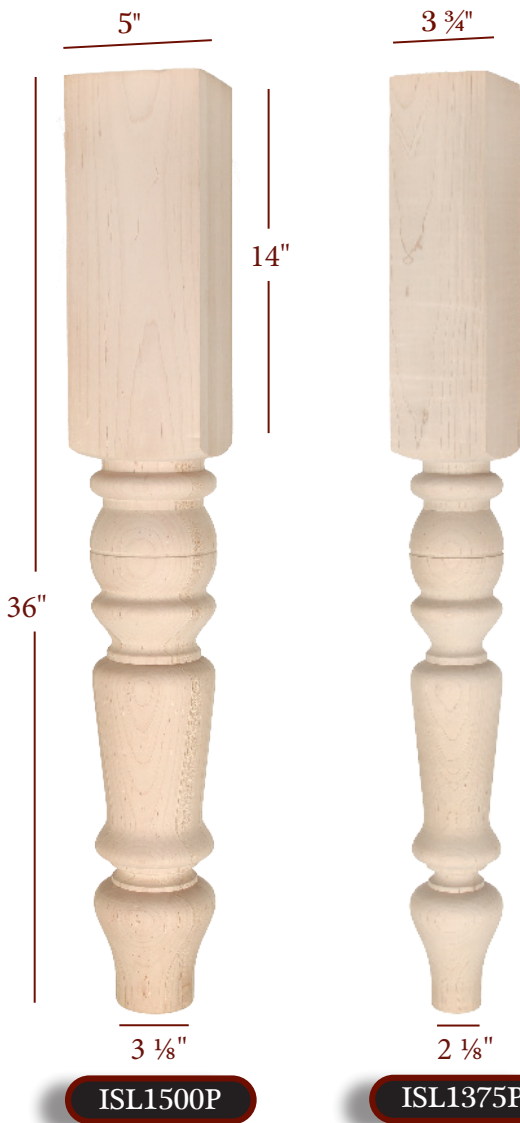

Plain

ISL2375P

ISL2500P

ISL2375P-SS

36" & 42" Posts & Legs Round Profile

ISL2375F

Find a matching Bun Feet on pages 146-154

Item No.	Desc.	Tall	Wide	Top Shank Length	Toe
ISL2375F	Fluted	36"	3 3/4"	14 3/4"	2 1/4"
ISL2500F	Fluted	36"	5"	14 3/4"	3 1/8"
ISL2375F-SS	Fluted	36"	3 3/4"	7 3/4"	2 1/4"
ISL2375P	Plain	36"	3 3/4"	14 3/4"	2 1/4"
ISL2500P	Plain	36"	5"	14 3/4"	3 1/8"
ISL2375P-SS	Plain	36"	3 3/4"	7 3/4"	2 1/4"
ISL2375R	Roped	36"	3 3/4"	14 3/4"	2 1/4"
ISL2500R	Roped	36"	5"	14 3/4"	3 1/8"
ISL2375R-SS	Roped	36"	3 3/4"	7 3/4"	2 1/4"

ROUND PROFILE
ISLAND LEGS

JAMESTOWN

KENNEDY

Plain

Round Tapered

Round Profile
36" & 42" Posts & Legs

Top View:
Kennedy Posts
are fully round

Find a matching Bun
Feet
on pages 146-154

*Jamestown Series also available in
Furniture Leg Sizes, see page 127*

Item No.	Desc.	Tall	Wide	Top Shank Length	Toe
ISL1375P	Plain	36"	3 3/4"	14"	2 1/8"
ISL1500P	Plain	36"	5"	14"	3 1/8"

Item No.	Desc.	Tall	Wide	Toe
ISL50275RT	Round Taper	36"	2 3/4"	1 1/2"
ISL50350RT	Round Taper	36"	3 1/2"	2 1/4"
ISL50475RT	Round Taper	36"	4 3/4"	3 1/2"