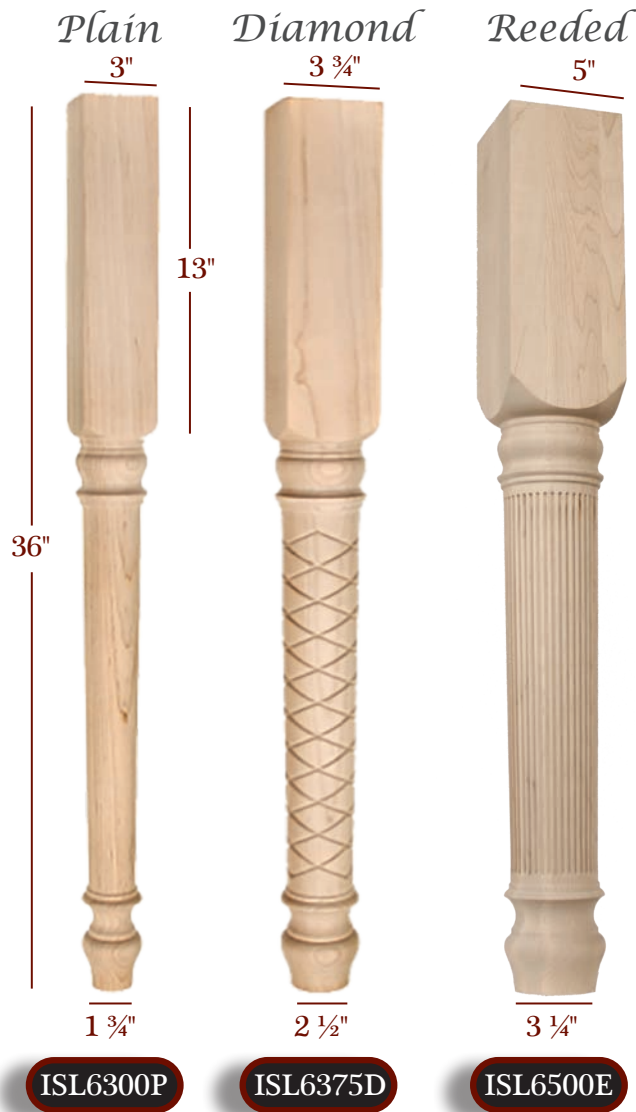

Items offered in up to 16 species.
For prices and availability, please
reference the price guide.

ROUND PROFILE
ISLAND LEGS

KINGSTON

Reeded

Plain

5"

5"

11 1/8"

36"

2 1/8"

2 1/8"

ISL5500E

ISL5500P

ISL5500E

*Kingston Series Legs available in 29" lengths
see page 127*

Item No.	Desc.	Tall	Wide	Top Shank Length	Toe
ISL5500E	Reeded	36"	5"	11 1/8"	2 1/8"
ISL5500P	Plain	36"	5"	11 1/8"	2 1/8"

Scan to shop
Kitchen Island Legs on
TimberWolfForest.com

ROUND PROFILE
ISLAND LEGS

LAKELAND

LINCOLN

36" & 42" Posts & Legs
Round Profile

Lincoln legs also available in 29", 21", 18" and 15 1/2" lengths. See pages 128-130.