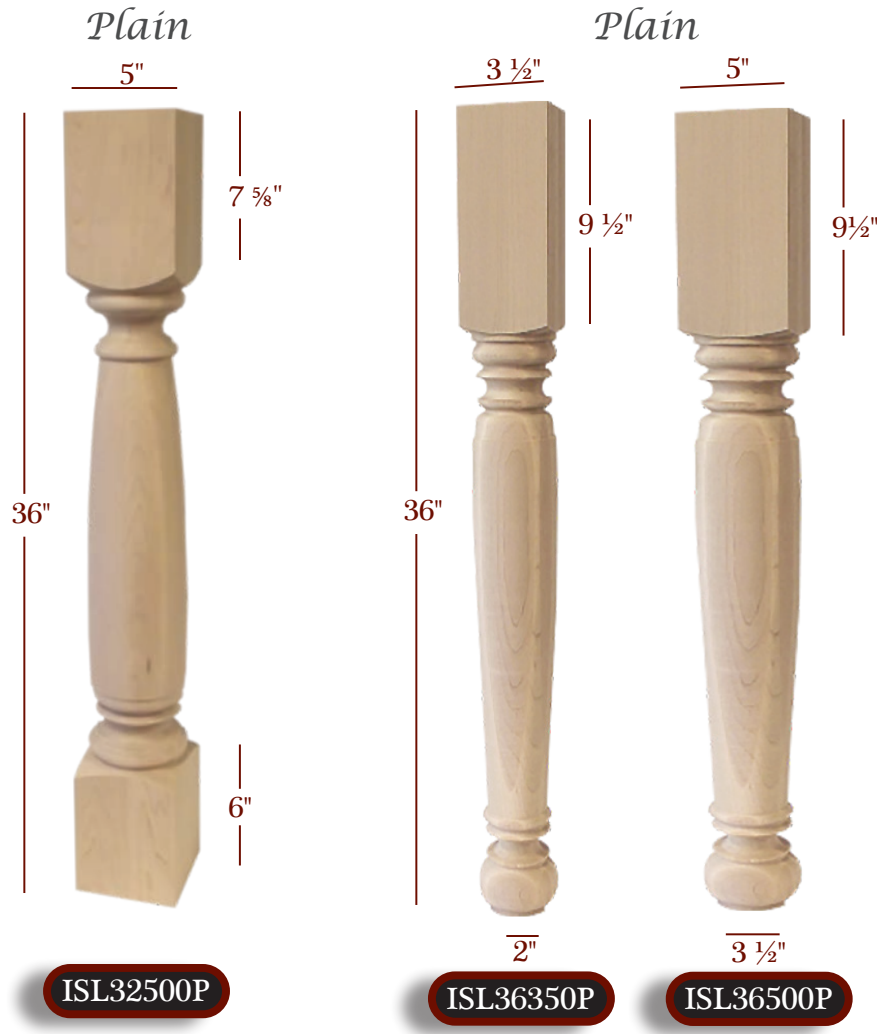

Monte Cristo Legs also available in 18", 21" and 29" lengths
see pages: 132 - 133

Scan to shop
Kitchen Island Legs on
TimberWolfForest.com

Item No.	Desc.	Tall	Wide	Top Shank Length	Toe
ISL11375F	Fluted	36"	3 3/4"	13"	1 1/2"
ISL11375P	Plain	36"	3 3/4"	13"	1 1/2"
ISL11500F	Fluted	36"	5"	13"	2 5/8"
ISL11500P	Plain	36"	5"	13"	2 5/8"
ISL45300P	Plain	36"	3"	15 5/8"	2 1/2"
ISL45350P	Plain	36"	3 1/2"	15 5/8"	3"
ISL45375P	Plain	36"	3 3/4"	15 5/8"	3 1/4"
ISL45500P	Plain	36"	5"	15 5/8"	4 1/2"

Find a matching Bun
Feet
on pages 146-154

ROUND PROFILE
ISLAND LEGS

ROCHESTER ROOSEVELT

Round Profile
36" & 42" Posts & Legs

Item No.	Desc.	Tall	Wide	Top Shank Length	Bottom Shank Length
ISL32500P	Plain	36"	5"	7 5/8"	6"