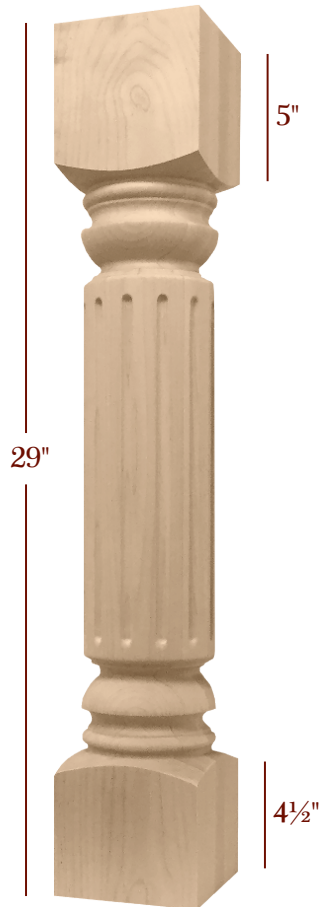

FL8350-29P

Fluted

5"