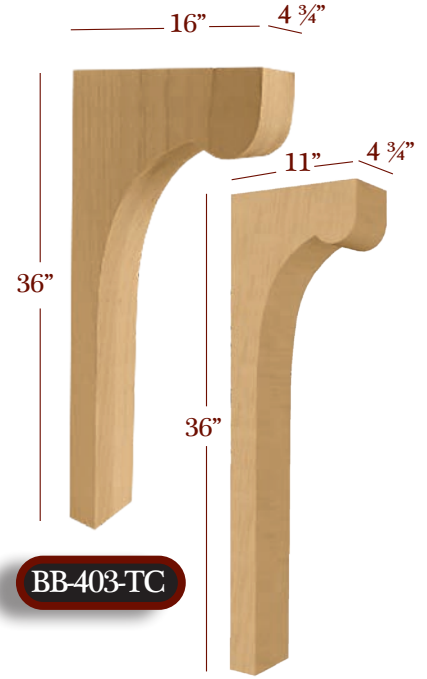

Bar Brackets

Large Medium Small Extra Small Petite

	Item No.	Tall	Deep	Wide	Description
1-3/4" W	BB-010-L	12"	8"	1 3/4"	Large
	BB-010-M	9"	6 1/2"	1 3/4"	Medium
	BB-010-S	7 1/2"	5"	1 3/4"	Small
	BB-010-XS	6"	4"	1 3/4"	Extra Small
	BB-010-P	3"	3"	1 3/4"	Petite
3" W	BB-310-L	12"	8"	3"	Large
	BB-310-M	9"	6 1/2"	3"	Medium
	BB-310-S	7 1/2"	5"	3"	Small
	BB-310-XS	6"	4"	3"	Extra Small
	BB-310-P	3"	3"	3"	Petite
4-3/4" W	BB-410-L	12"	8"	4 3/4"	Large
	BB-410-M	9"	6 1/2"	4 3/4"	Medium
	BB-410-S	7 1/2"	5"	4 3/4"	Small
	BB-410-XS	6"	4"	4 3/4"	Extra Small
	BB-410-P	3"	3"	4 3/4"	Petite

Items offered in up to 16 species. For prices and availability, please reference the price guide.

TRIM TO HEIGHT HOOD & ISLAND CORBELS

Corbels, Brackets & Onlays

PLAIN

BB-401-TC

BB-401-TCLP

SCALLOPED

BB-402-TC

BB-402-TCLP

COVE

BB-403-TC

BB-403-TCLP

Items offered in up to 16 species.

For prices and availability, please reference the price guide.

Scan to shop Corbels and Brackets on TimberWolfForest.com

Item No.	Tall	Deep	Width	Description
BB-401-TC	36"	16"	4 3/4"	Trim to Fit Corbel
BB-401-TCLP	36"	11"	4 3/4"	Trim to Fit Corbel- Low Profile
BB-402-TC	36"	16"	4 3/4"	Trim to Fit Corbel
BB-402-TCLP	36"	11"	4 3/4"	Trim to Fit Corbel- Low Profile
BB-403-TC	36"	16"	4 3/4"	Trim to Fit Corbel
BB-403-TCLP	36"	11"	4 3/4"	Trim to Fit Corbel- Low Profile
BB-404-TC	36"	16"	4 3/4"	Trim to Fit Corbel
BB-404-TCLP	36"	11"	4 3/4"	Trim to Fit Corbel- Low Profile
BB-405-TC	36"	16"	4 3/4"	Trim to Fit Corbel
BB-405-TCLP	36"	11"	4 3/4"	Trim to Fit Corbel- Low Profile
BB-406-TC	36"	16"	4 3/4"	Trim to Fit Corbel
BB-406-TCLP	36"	11"	4 3/4"	Trim to Fit Corbel- Low Profile
BB-408-TC	36"	16"	4 3/4"	Trim to Fit Corbel
BB-408-TCLP	36"	11"	4 3/4"	Trim to Fit Corbel- Low Profile
BB-409-TC	36"	16"	4 3/4"	Trim to Fit Corbel
BB-409-TCLP	36"	11"	4 3/4"	Trim to Fit Corbel- Low Profile
BB-410-TC	36"	16"	4 3/4"	Trim to Fit Corbel
BB-410-TCLP	36"	11"	4 3/4"	Trim to Fit Corbel- Low Profile