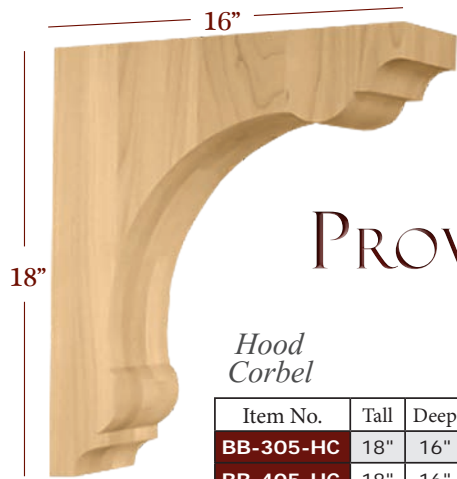

BRACKETS & HOOD CORBELS

PROVIDENCE

Hood Corbel

Item No.	Tall	Deep	Wide	Description
BB-305-HC	18"	16"	3"	Hood Corbel
BB-405-HC	18"	16"	4 3/4"	Hood Corbel

Item No.	Tall	Deep	Wide	Description
BB-005-OH	10"	10"	1 3/4"	Overhang
BB-305-OH	10"	10"	3"	Overhang
BB-405-OH	10"	10"	4 3/4"	Overhang