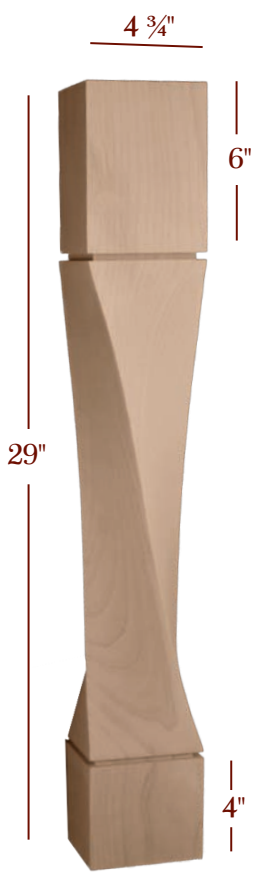

DINING TABLE
LEGS

HELIX

NEW PRODUCTS

Right Helix Post