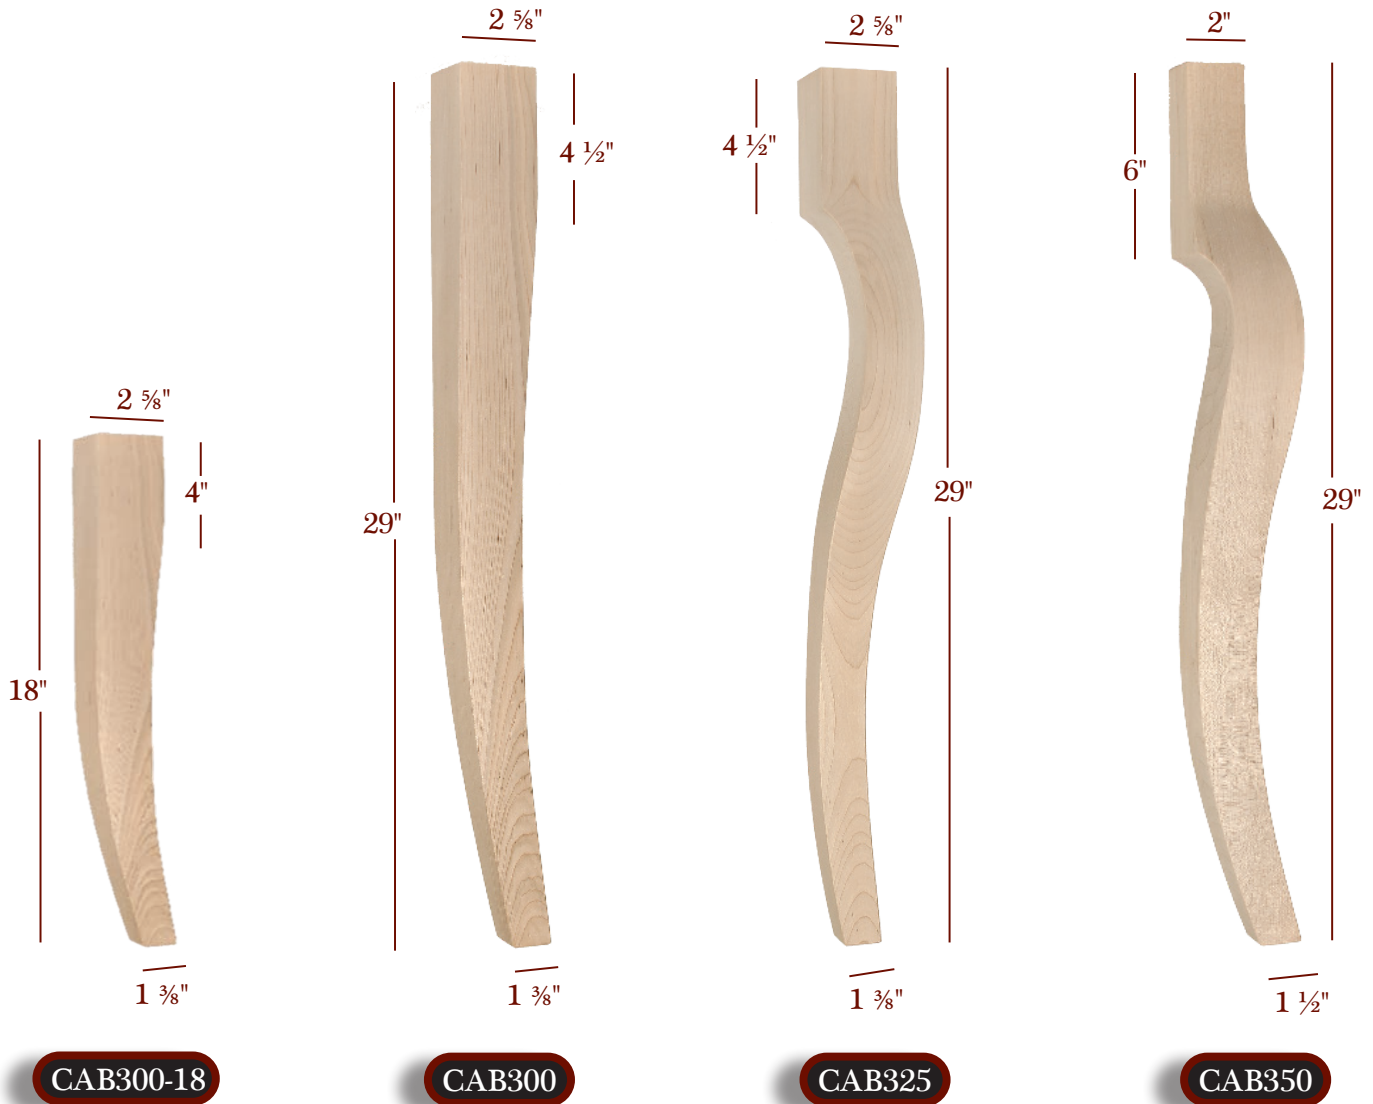

Items offered in up to 16 species.

For prices and availability, please reference the price guide.

HB9300P-36

CABRIOLE & QUEEN ANNE LEGS

CABRIOLE SERIES

QUEEN ANNE LEGS

Cabriole & Queen Anne Legs

Item No.	Tall	Top Shank Length	Toe	Width of Top
CAB300-18	18"	4"	1 3/8"	2 5/8"
CAB300	29"	4 1/2"	1 3/8"	2 5/8"
CAB325	29"	4 1/2"	1 3/8"	2 5/8"
CAB350	29"	6"	1 1/2"	2"