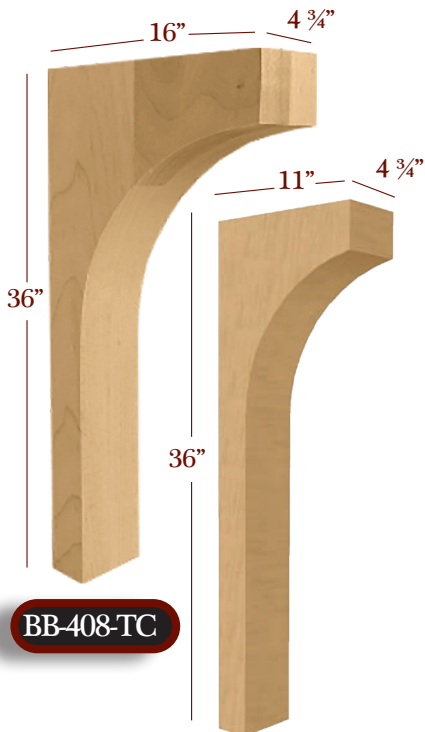

MISSION

BB-408-TC

BB-408-TCLP