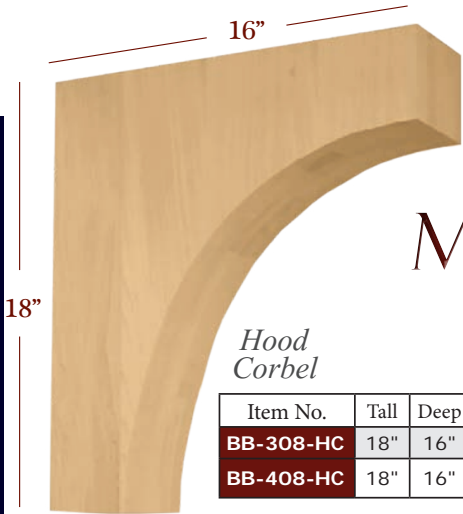

BRACKETS & HOOD CORBELS

Corbels, Brackets & Onlays

Hood Corbel