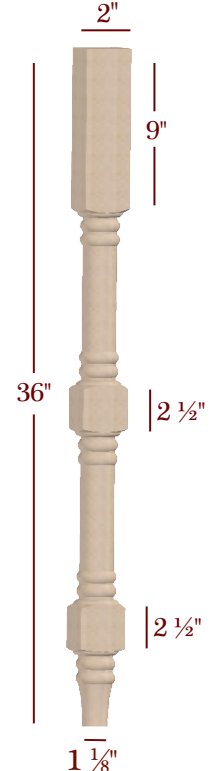

VL55300P

HB41225P-34-1/2

VL58200P

Items offered in up to 16 species.

For prices and availability, please reference the price guide.

Item No.	Desc.	Tall	Wide	Top Shank Length	Toe
VL56250P	Plain	36"	2 1/2"	N/A	1 3/4"
VL56275TP	Plain Taper	36"	2 3/4"	N/A	1 1/2"
VL55300P	Plain	36"	3"	5 1/4"	2"
HB41225P-34-1/2	Plain	34 1/2"	2 1/4"	20 1/2"	1 1/4"
VL58200P	Plain	36"	2"	9"	1 1/8"