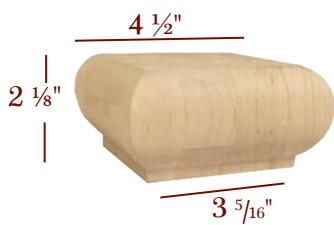

CABINET & FURNITURE FEET

VARIOUS HEIGHTS

BF918-C