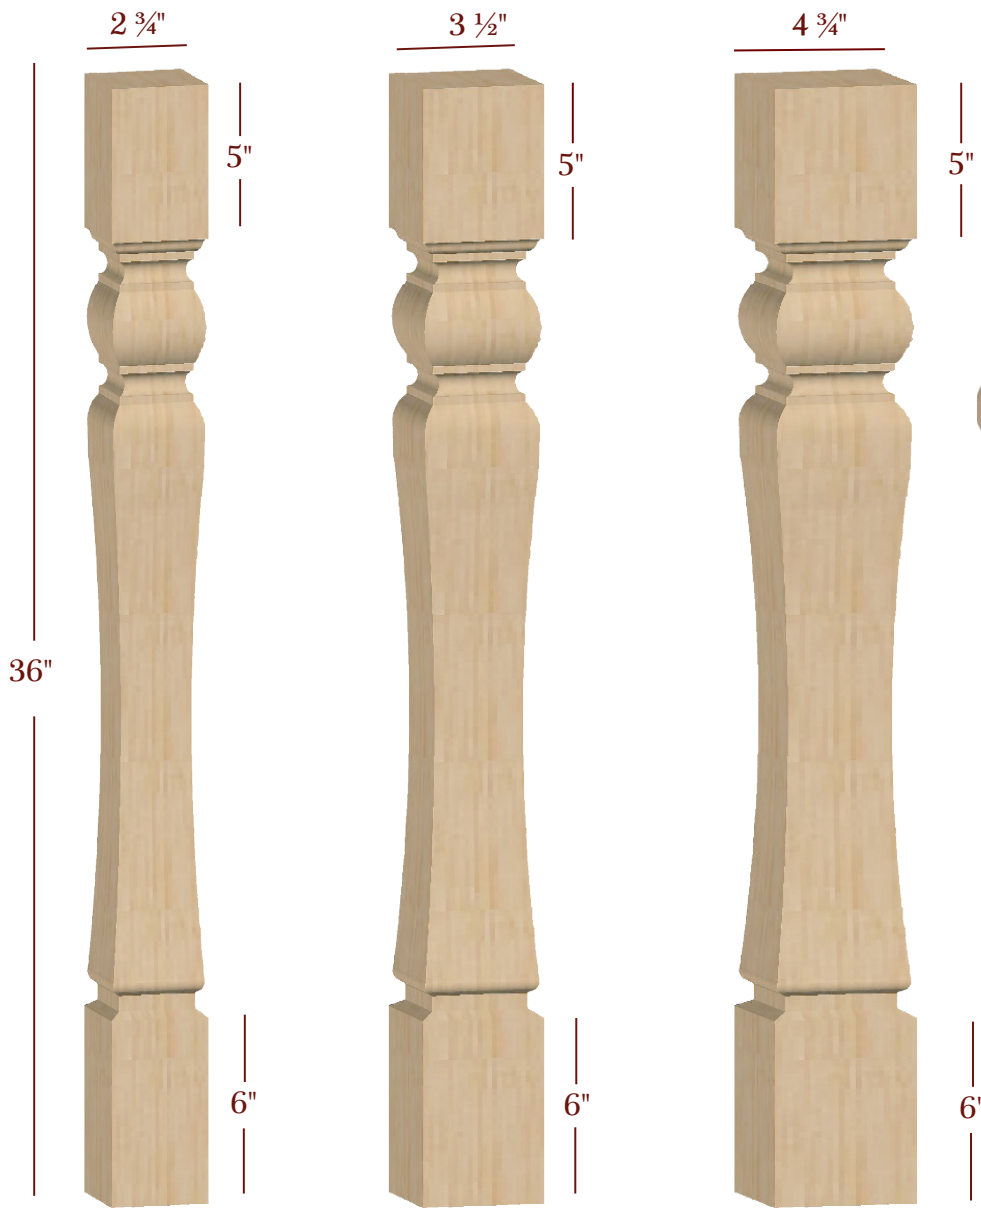

Scan to shop
Kitchen Island Legs on
TimberWolfForest.com

*Find a matching Bun Feet
on pages 146-154*

Phone: 877-504-WOLF
(9653)

SQUARE PROFILE
ISLAND LEGS

BRUNSWICK

Plain Square

36" & 42" Posts & Legs
Square Profile