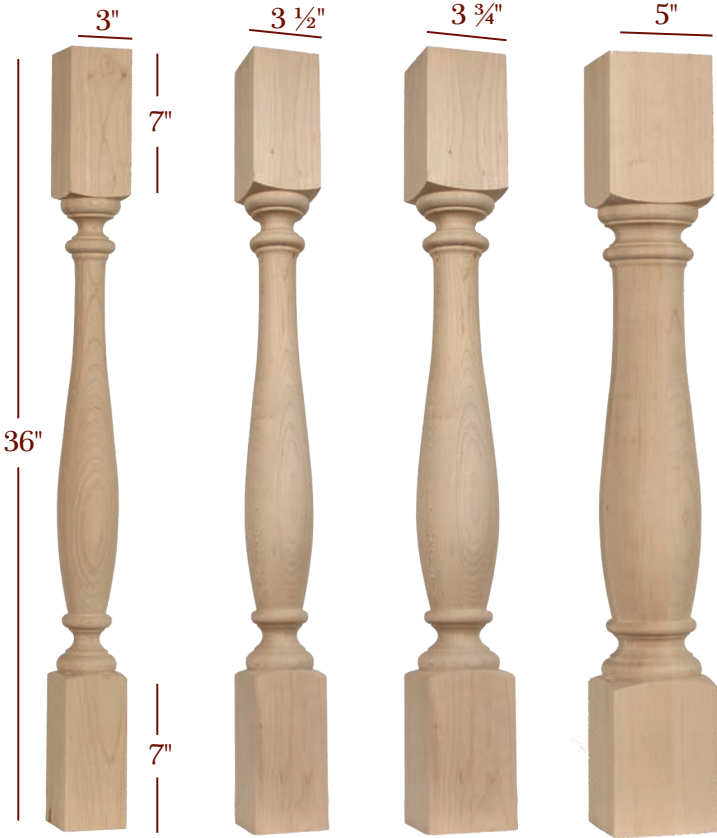

Westminster leg also available in left and right twist styles.
See grid below:

Item No.	Tall	Wide	Top Shank Length	Bottom Shank Length
ISL65350-CBT-L	36"	3 1/2"	6"	6"
ISL65350-CBT-R	36"	3 1/2"	6"	6"
ISL65475-CBT-L	36"	4 3/4"	6"	6"
ISL65475-CBT-R	36"	4 3/4"	6"	6"

Find a matching
Bun Feet
on pages 146-154

Winston Series Legs are also available in 29" lengths.
See page 139

"Leading the Pack"

As Unique

ROUND PROFILE
ISLAND LEGS

WILLIAMSBURG

Plain

Plain

Round Profile
36" & 42" Posts & Legs

ISL12300P **ISL12350P** **ISL12375P** **ISL12500P**

BAR12300P **BAR12350P** **BAR12500P**

Items offered in up to 16 species.

For prices and availability, please reference the price guide.