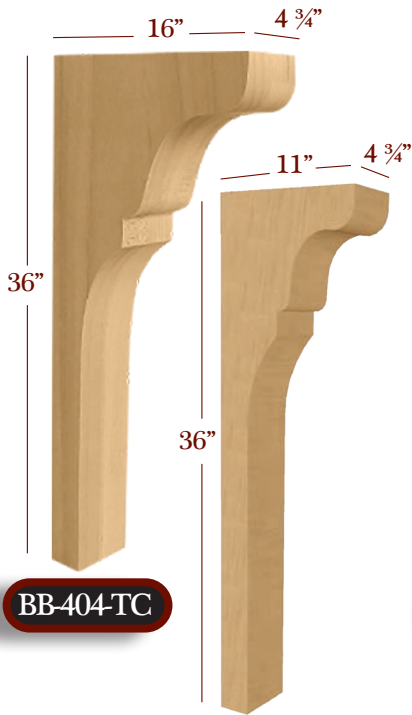

TRIM TO HEIGHT HOOD & ISLAND CORBELS

LEXINGTON

BB-404-TC

BB-404-TCLP