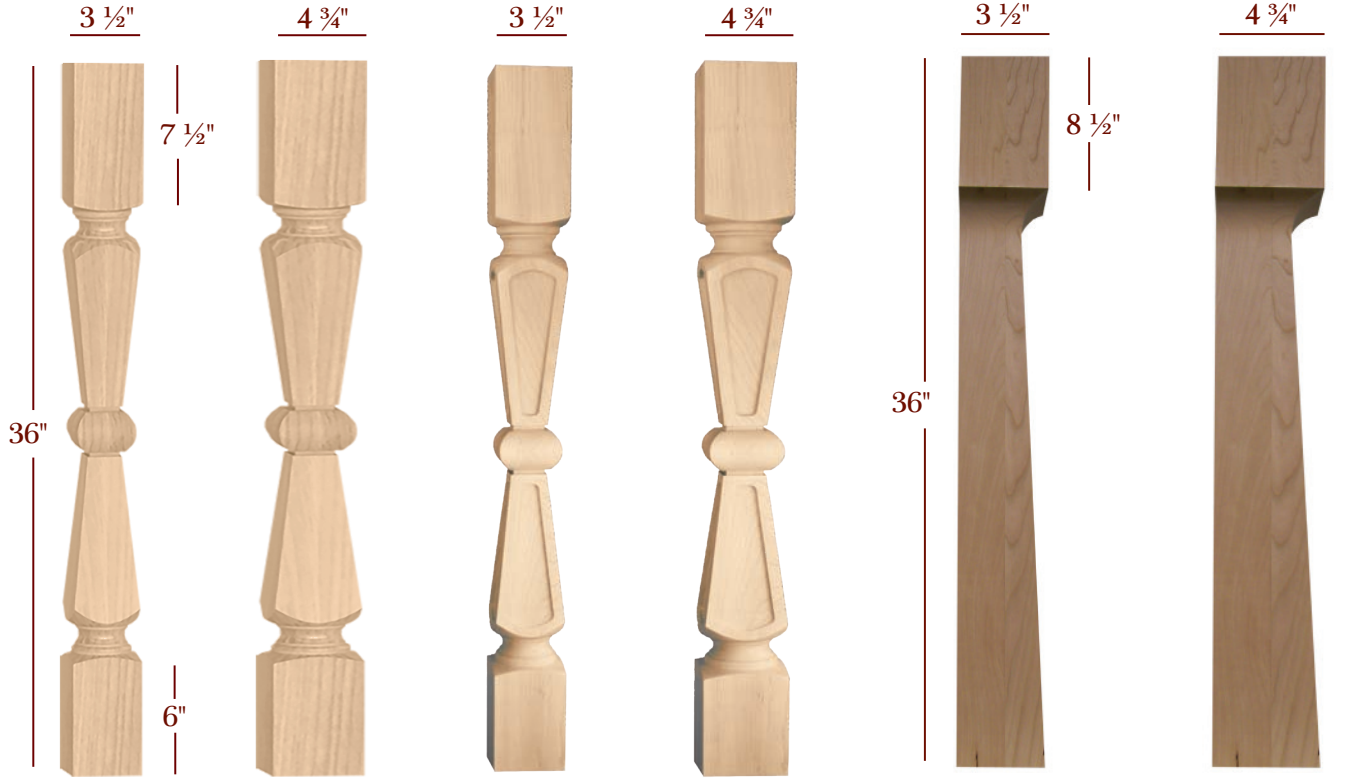

Find a matching Bun Feet
on pages 146-154

SQUARE PROFILE
ISLAND LEGS

NEW PRODUCTS

MAVERICK

Plain Square

MILLENNIAL

Plain Square

36" & 42" Posts & Legs
Square Profile