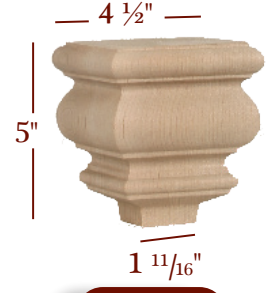

CABINET & FURNITURE FEET

VARIOUS HEIGHTS

BF929-C

Item No.	Tall	Wide	Toe
BF918-C	2 1/8"	4 1/2"	3 5/16"
BF902	3"	3 5/8"	1 3/4"
BF928-C	5"	4"	1 1/8"
BF929-C	5"	4 1/2"	1 11/16"
BF903	5 1/2"	3 5/8"	1 1/16"
BF916	5 1/2"	3 1/2"	1 1/16"
BF950	6 1/8"	3 1/2"	1 3/8"
BF952	6"	3 1/2"	1 1/2"
BF900	2 3/4"	4 3/4"	2 13/16"
BF910	2 3/4"	4 3/4"	2 13/16"
BF953	5 3/4"	4 3/8"	1 1/4"

Scan to shop
Bun Feet on
TimberWolfForest.com

Var. Height Cabinet Feet