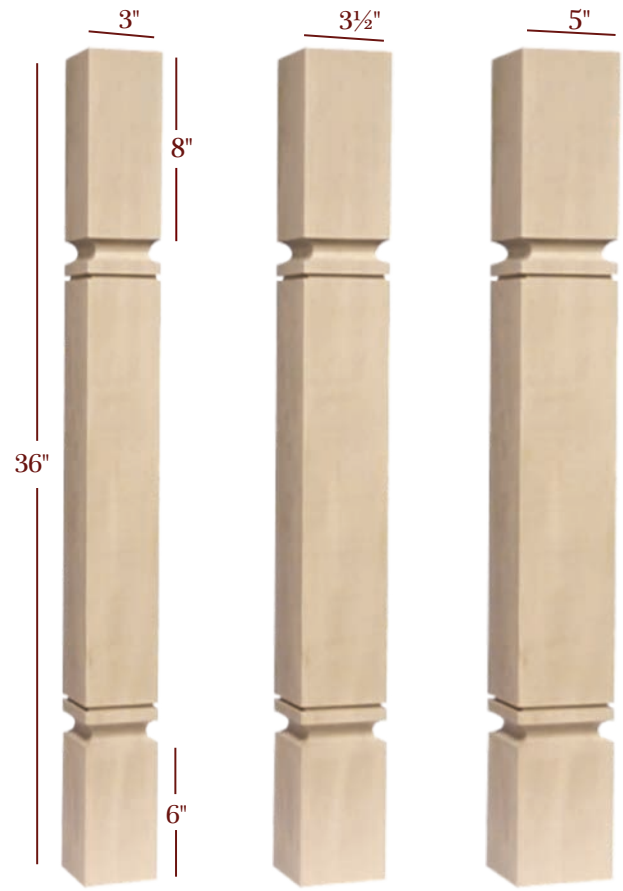

SQUARE PROFILE ISLAND LEGS MISSION

Chamfered Corner

Plain Post