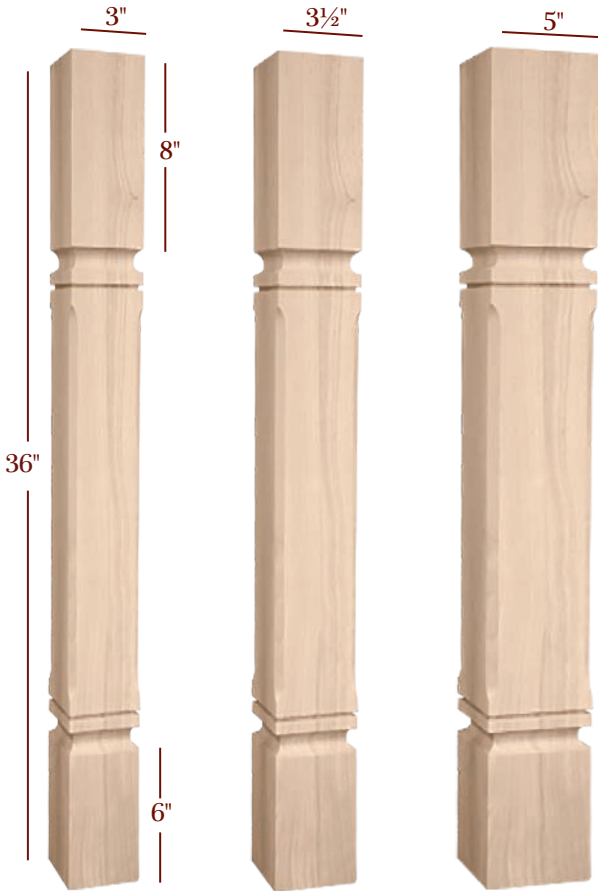

SQUARE PROFILE ISLAND LEGS MISSION

Chamfered Corner

Plain Post