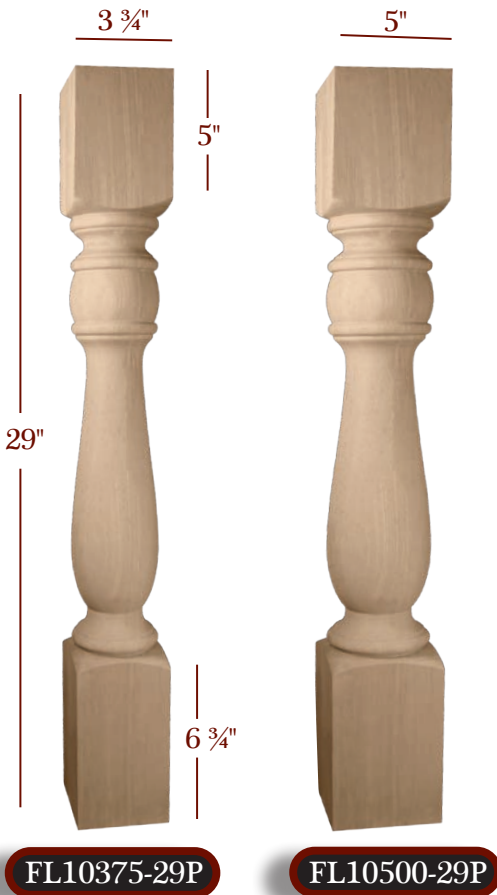

DINING TABLE
LEGS

DELLINGER

GEORGIAN

Furniture Legs

Scan to shop
Furniture Legs on
TimberWolfForest.com

Item No.	Tall	Wide	Top Shank Length	Bottom Shank Length	Block	Toe
FL10375-29P	29"	3 3/4"	5"	6 3/4"	N/A	N/A
FL10500-29P	29"	5"	5"	6 3/4"	N/A	N/A
FL41300-29P	29"	3"	8"	N/A	3"	1 1/4"
FL41350-29P	29"	3 1/2"	8"	N/A	3"	1 3/4"
FL41500-29P	29"	5"	8"	N/A	3"	3 1/4"