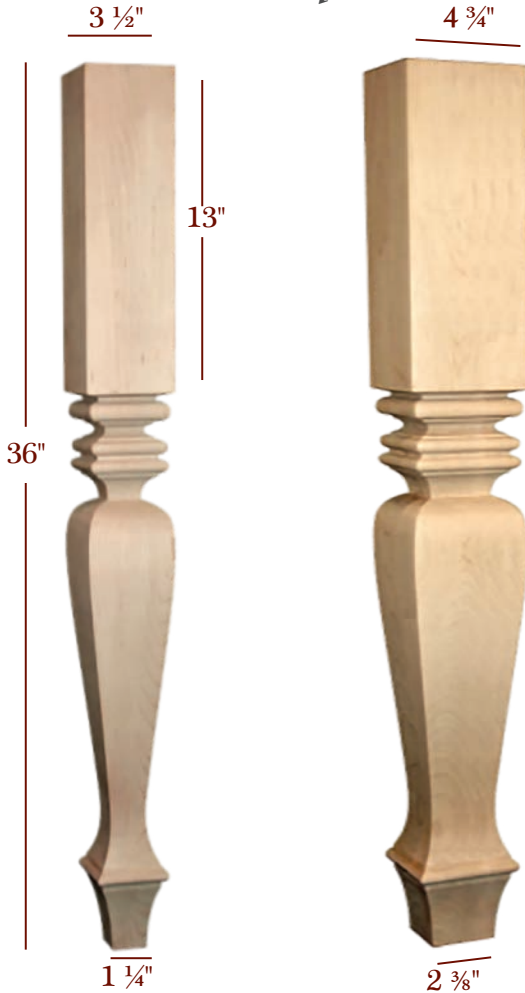

SQUARE PROFILE

ISLAND LEGS

NEW PRODUCTS

MONACO

Plain Square

PINEHURST

Plain Square

Square Profile
36" & 42" Posts & Legs

ISL21350CP

ISL21475CP