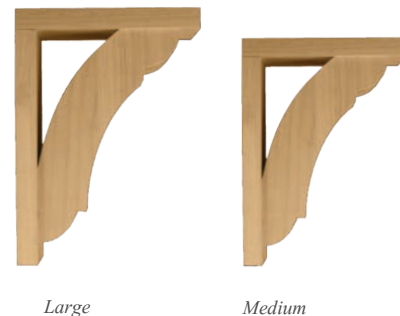

CBL-VM426

Item No.	Tall	Deep	Wide
CBL-VM430	36"	8"	8"
CBL-VM429	26 1/2"	7"	7"
CBL-VM428	18 1/2"	5 3/4"	5 3/4"
CBL-VM427	14"	5"	5"
CBL-VM426	10 1/2"	4"	4"

CBL-PM10

CBL-PM9

CBL-PM8

CBL-PM2

CBL-PM1

Item No.	Tall	Deep	Wide
CBL-PM8	7 1/2"	5"	4 1/2"
CBL-PM9	10 5/8"	7"	5"
CBL-PM10	16 15/16"	7 5/8"	6 3/4"

Item No.	Tall	Deep	Wide
CBL-PM1	8"	5"	2"
CBL-PM2	12"	9"	3"

CORBELS

MISSION

NEW PRODUCTS

HOLLOW BACK MANCHESTER

Hood
Corbel

Item No.	Tall	Deep	Wide	Description
BB-310-HB-HC	18"	16"	3 1/4"	Hood Corbel

Bar
Brackets

Large

Medium

Item No.	Tall	Deep	Wide	Description
BB-310-HB-L	12"	8"	3 1/4"	Large
BB-310-HB-M	9"	6 1/2"	3 1/4"	Medium

Overhang
Bracket

Item No.	Tall	Deep	Wide	Description
BB-310-HB-OH	10"	10"	3 1/4"	Overhang