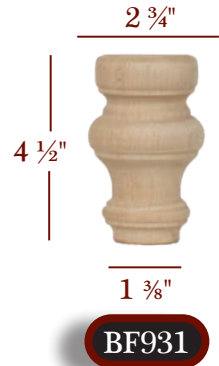

BF821

BF958-C

BF959-C

BF998-C

4-1/2" Tall Cabinet Feet

CABINET & FURNITURE FEET

NEW PRODUCTS

4 1/2" TALL