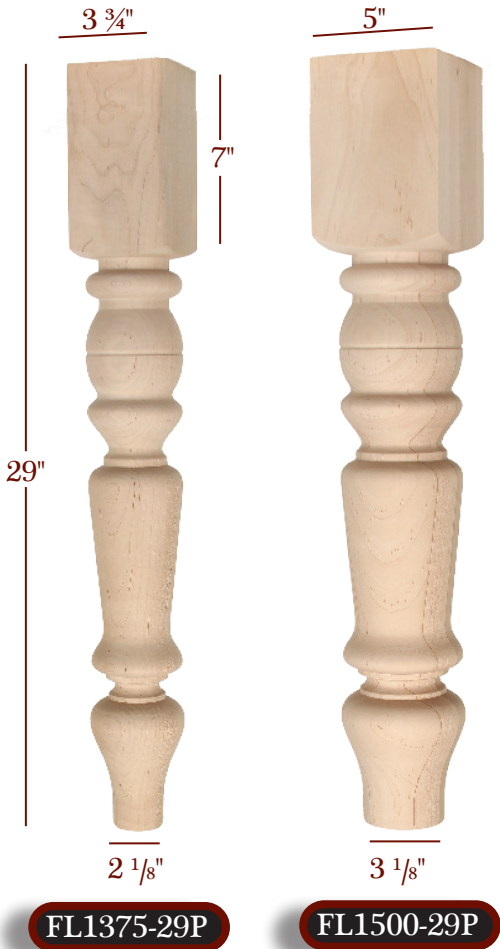

DINING TABLE
LEGS

JAMESTOWN