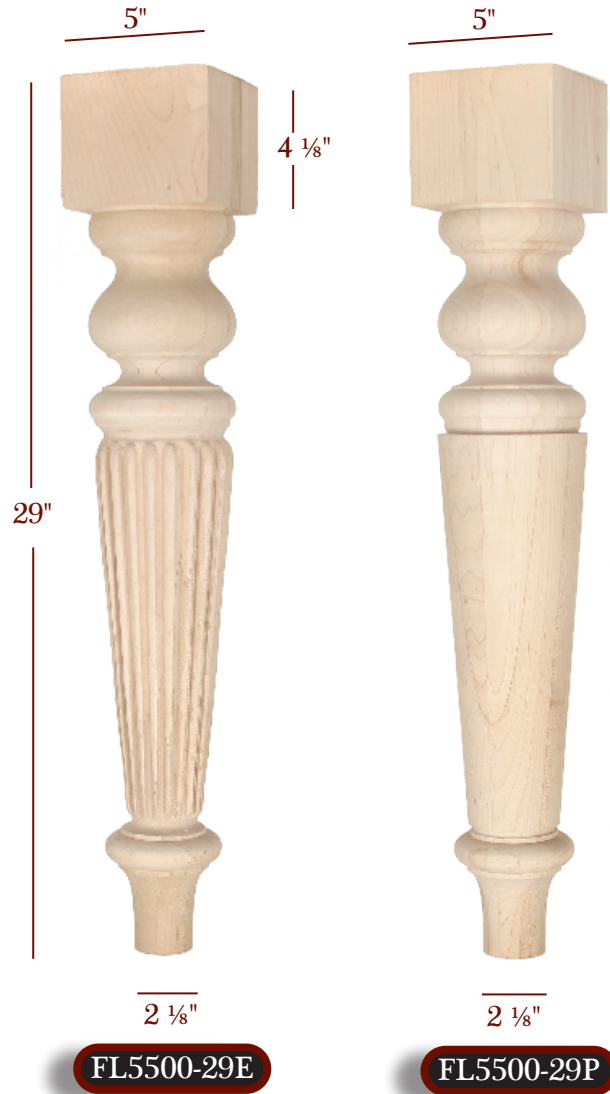

KINGSTON

Furniture Legs