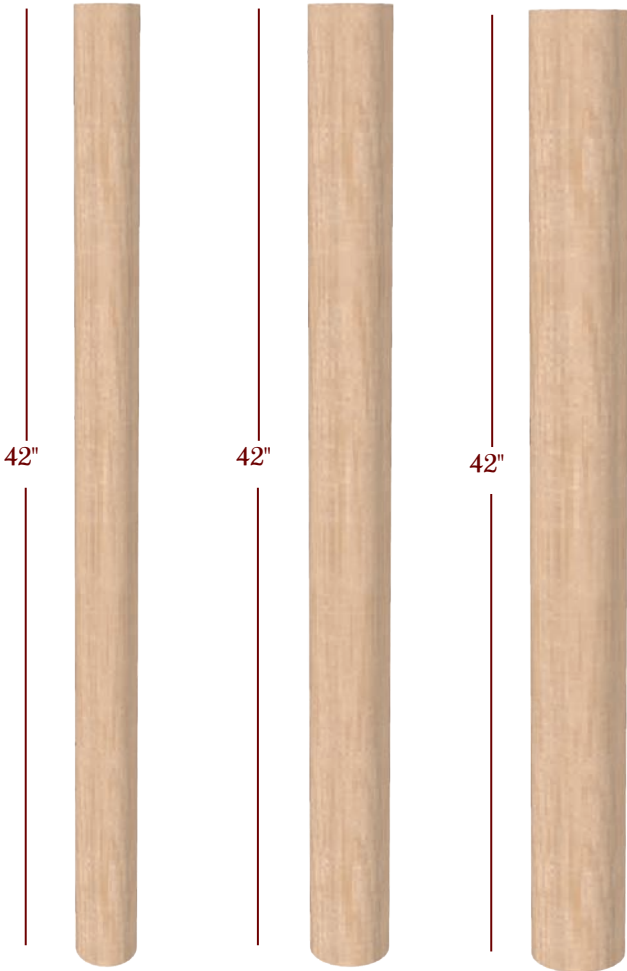

"Leading the Pack"

As Unique

ROUND PROFILE ISLAND LEGS VISTA

Plain

2 3/4"

3 1/2"

4 3/4"

BAR97275P

BAR97350P

BAR97475P

Plain

2 3/4"

3 1/2"

4 3/4"