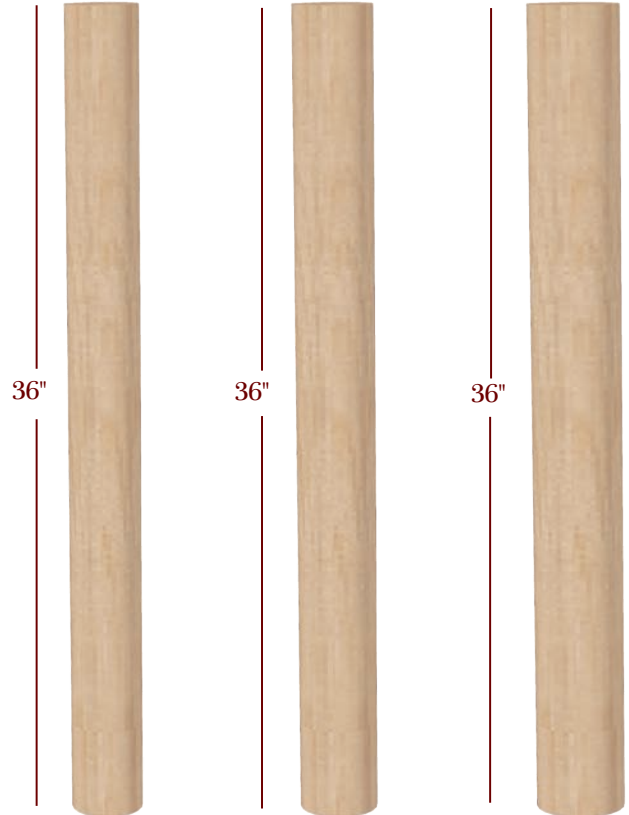

ISL97275P

ISL97350P

ISL97475P

Round Profile
36" & 42" Posts & Legs

*Items offered in up to 16 species.
For prices and availability, please reference the price guide.*

*Top View:
Vista Posts are fully round*