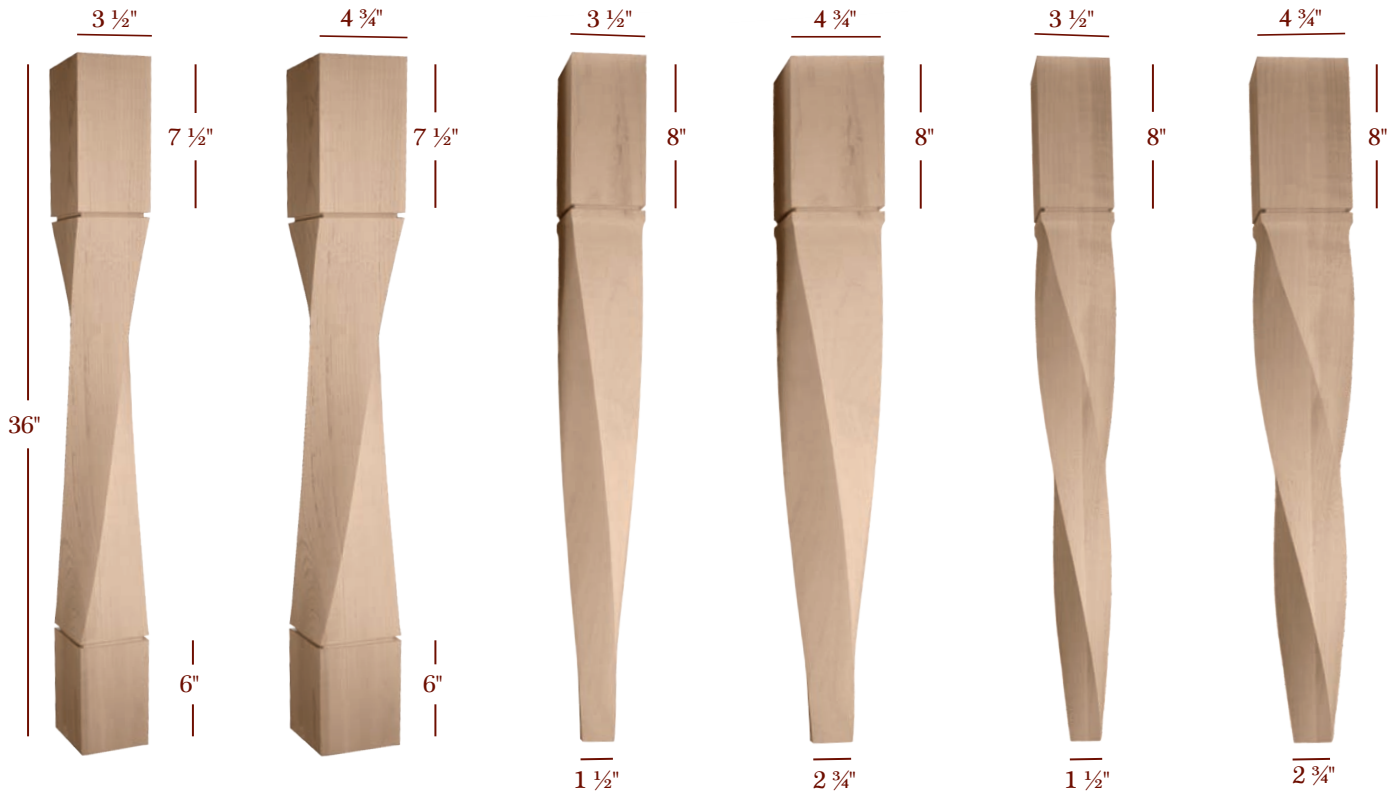

SQUARE PROFILE ISLAND LEGS HELIX

NEW PRODUCTS

NEW PRODUCTS

Right Twist Design

Left Twist Design

Right Half Twist Design

Left Half Twist Design

Right Double Twist Design

Left Double Twist Design

36" & 42" Posts & Legs
Square Profile

ISL64350-HTW-R

ISL64475-HTW-L

ISL64350-THTW-R

ISL64475-THTW-L

ISL64350-TDTW-R

ISL64475-TDTW-L

ISL64350-HTW-L

ISL64475-HTW-R

ISL64350-THTW-L

ISL64475-THTW-R

ISL64350-TDTW-L

ISL64475-TDTW-R

Available in widths of 3-1/2" and 4-3/4". Also available in 42" lengths. See grid below:

Item No.	Tall	Wide	Top Shank Length	Bottom Shank Length	Toe
BAR64350-HTW-R	42"	3 1/2"	7 1/2"	6"	N/A
BAR64350-HTW-L	42"	3 1/2"	7 1/2"	6"	N/A
ISL64350-HTW-R	36"	3 1/2"	7 1/2"	6"	N/A
ISL64350-HTW-L	36"	3 1/2"	7 1/2"	6"	N/A
ISL64475-HTW-R	36"	4 3/4"	7 1/2"	6"	N/A
ISL64475-HTW-L	36"	4 3/4"	7 1/2"	6"	N/A
ISL64350-THTW-R	36"	3 1/2"	8"	N/A	1 1/2"
ISL64350-THTW-L	36"	3 1/2"	8"	N/A	1 1/2"
ISL64475-THTW-R	36"	4 3/4"	8"	N/A	2 3/4"
ISL64475-THTW-L	36"	4 3/4"	8"	N/A	2 3/4"
ISL64350-TDTW-R	36"	3 1/2"	8"	N/A	1 1/2"
ISL64350-TDTW-L	36"	3 1/2"	8"	N/A	1 1/2"
ISL64475-TDTW-R	36"	4 3/4"	8"	N/A	2 3/4"
ISL64475-TDTW-L	36"	4 3/4"	8"	N/A	2 3/4"