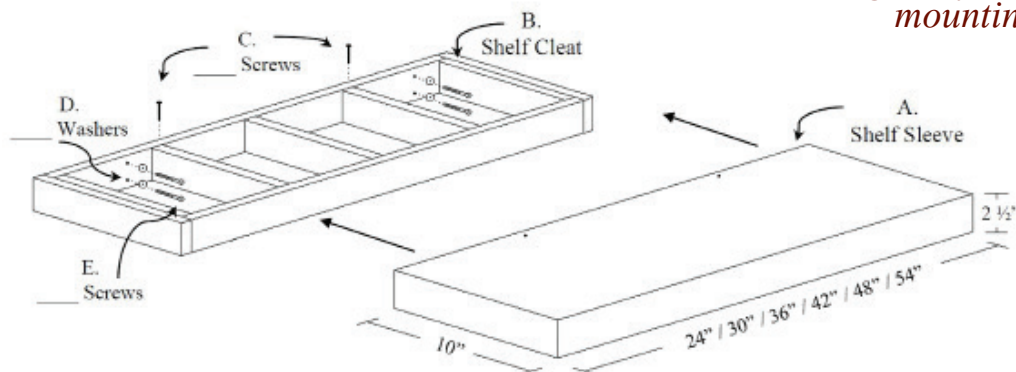

Floating Shelves are available in the following species:

- •Maple
- •Walnut
- •Cherry
- •Quarter Sawn White Oak
- •Red Oak
- •White Oak
- •Wormy Maple

Floating Shelf comes with hardware and mounting instructions.