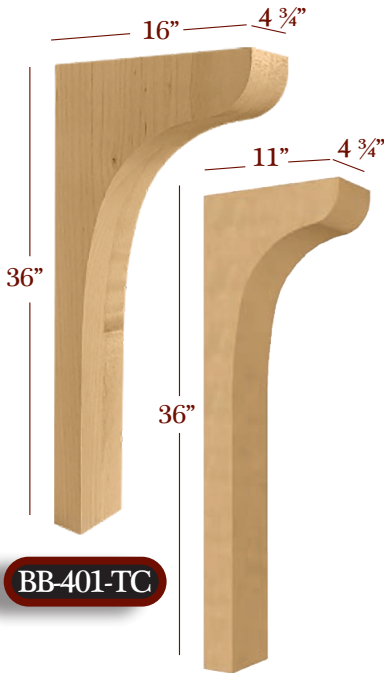

TRIM TO HEIGHT HOOD & ISLAND CORBELS

Corbels, Brackets & Onlays

PLAIN

BB-401-TC

BB-401-TCLP