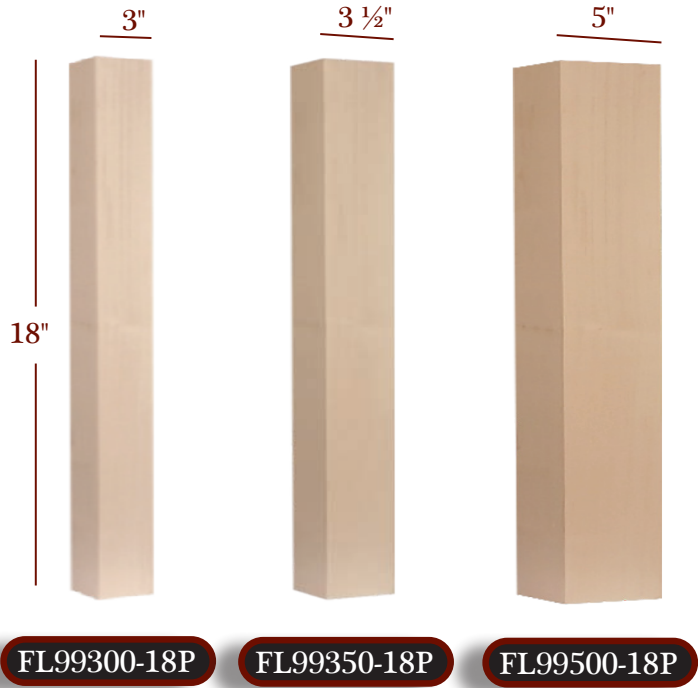

"Leading the Pack"

As Unique

DINING TABLE LEGS SKYLINE

NEW PRODUCTS

Furniture Legs

*Skyline Legs are also available in
Kitchen Island Heights, see page 97*