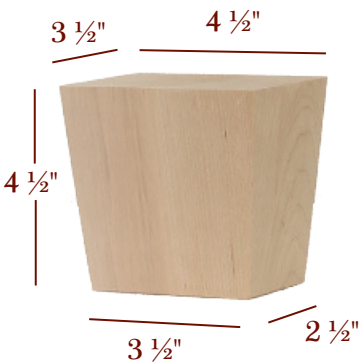

CABINET & FURNITURE FEET

4 1/2" TALL

Item No.	Tall	Wide	Toe
BFS22OWL-45	4 1/2"	4 3/4"	3 7/8"
BFS22OWS-45	4 1/2"	3 1/4"	2 3/8"
BF404-C	4 1/2"	4"	1 3/8"
BF405-C	4 1/2"	4 3/4"	2 1/8"
BF805	4 1/2"	3 1/2"	2 1/2"
BF820	4 1/2"	4 1/2"	3 5/8"
BF821	4 1/2"	4 1/2" x 3 1/2"	3 1/2" x 2 1/2"
BF958-C	4 1/2"	3 1/2"	1 3/4"
BF959-C	4 1/2"	4 5/8"	3"
BF998-C	4 1/2"	4"	2 5/16"

BF821

4-1/2" Tall Cabinet Feet