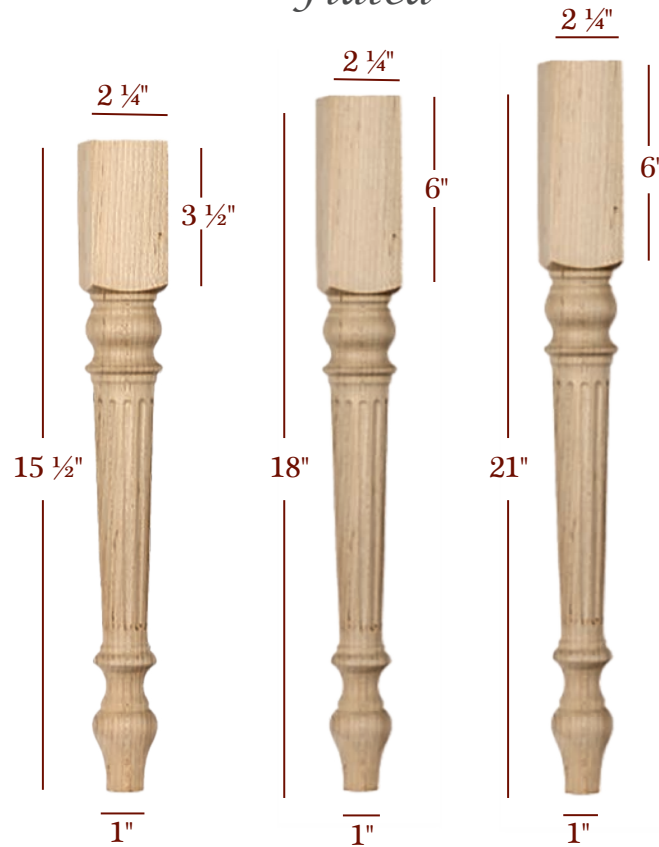

Scan to shop
Furniture Legs on
TimberWolfForest.com

FURNITURE LEGS LINCOLN

Plain

Fluted

Furniture Legs

FL6225-15-1/2P

FL6225-18P

FL6225-21P