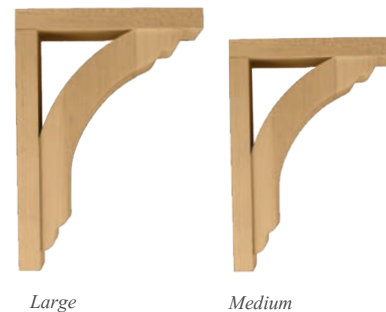

Corbels, Brackets & Onlays

HOLLOW BACK SCALLOPED

NEW PRODUCTS

Hood
Corbel

Item No.	Tall	Deep	Wide	Description
BB-302-HB-HC	18"	16"	3 1/4"	Hood Corbel

Bar
Brackets

Large

Medium

Item No.	Tall	Deep	Wide	Description
BB-302-HB-L	12"	8"	3 1/4"	Large
BB-302-HB-M	9"	6 1/2"	3 1/4"	Medium

Overhang
Bracket

Item No.	Tall	Deep	Wide	Description
BB-302-HB-OH	10"	10"	3 1/4"	Overhang

Items offered in up to 16 species. For prices and availability, please reference the price guide.