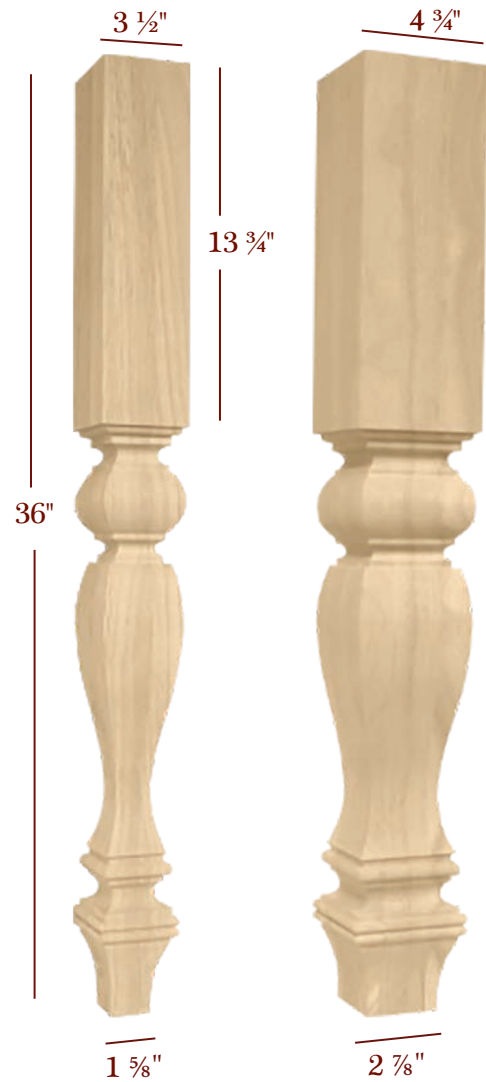

ELLIS

Plain Square

ISL28350CP

ISL28475CP

36" & 42" Posts & Legs
Square Profile

Item No.	Tall	Wide	Top Shank Length	Toe	Bottom Shank Length
ISL28350CP	36"	3 1/2"	13 3/4"	1 5/8"	-----
ISL28475CP	36"	4 3/4"	13 3/4"	2 7/8"	-----
ISL27350CP	36"	3 1/2"	12"	-----	6 3/4"
ISL27475CP	36"	4 3/4"	12"	-----	6 3/4"

Scan to shop
Kitchen Island Legs on
TimberWolfForest.com