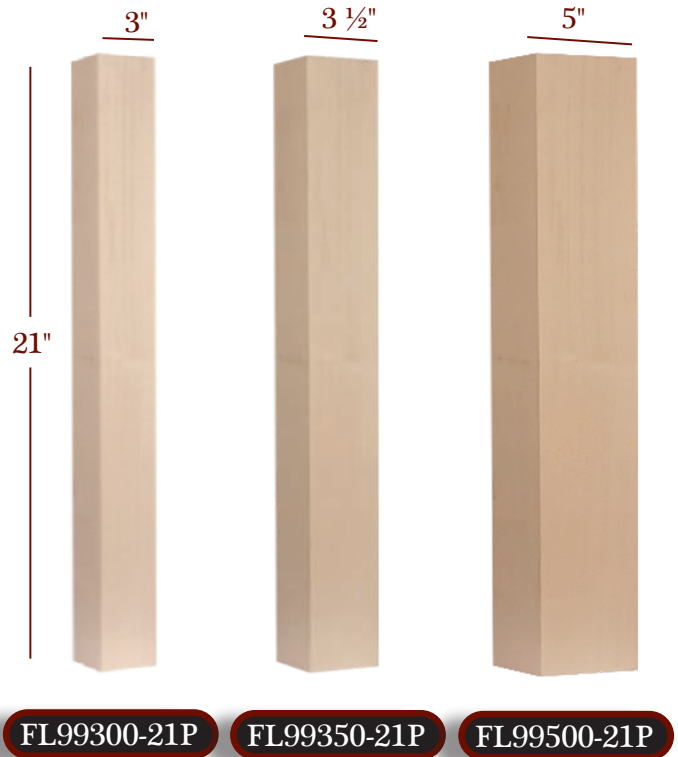

Scan to shop
Furniture Legs on
TimberWolfForest.com

Item No.	Tall	Wide
FL99300-18P	18"	3"
FL99350-18P	18"	3 1/2"
FL99375-18P	18"	3 3/4"
FL99500-18P	18"	5"
FL99300-21P	21"	3"
FL99350-21P	21"	3 1/2"
FL99375-21P	21"	3 3/4"
FL99500-21P	21"	5"