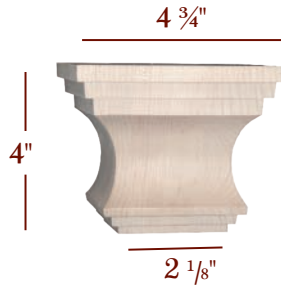

CABINET & FURNITURE FEET

4" TALL

NEW PRODUCTS

BF402-C

Items offered in up to 16 species.

For prices and availability, please reference the price guide.

Item No.	Tall	Wide	Toe
BF401-C	4"	4"	1 3/8"
BF402-C	4"	4 3/4"	2 1/8"
BF806	4"	3 1/2"	2 1/2"
BF926-C	4"	3 1/2"	1 3/8"
BF927-C	4"	4 1/2"	2 7/16"
BF961-C	4"	3 1/2"	1 3/4"
BF962-C	4"	4 5/8"	3"
BFS6357-SP-40	4"	3 1/2"	1 1/2"
BFS6357-LP-40	4"	4 1/2"	2 1/2"
BFS6357-SW-40	4"	3 1/2"	1 1/2"
BFS6357-LW-40	4"	4 1/2"	2 1/2"
BFS64L-40-L	4"	4 3/4"	3"
BFS64S-40-L	4"	3 1/2"	1 3/4"
BFS64L-40-R	4"	4 3/4"	3"
BFS64S-40-R	4"	3 1/2"	1 3/4"

Also available in right twist.

4" Tall Cabinet Feet