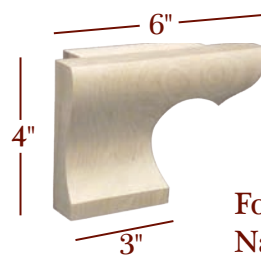

PFC-CR-4

Left Straight Edge

PFC-LS-4