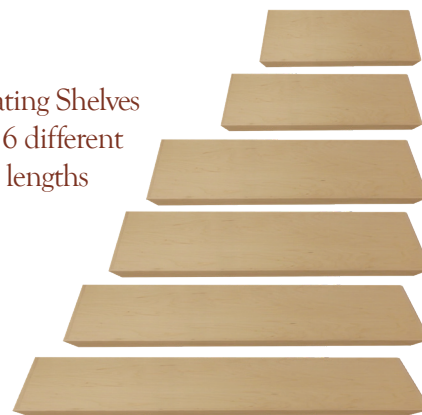

DESIGN

DRAWING

DELIVERY

FLOATING SHELF SYSTEM

*Timber Wolf Forest Products
is pleased to introduce our new
Floating Shelf System.*

Floating Shelves

FLOATING SHELF SERIES

Floating Shelves
in 6 different
lengths

Floating Shelves

Item No.	Width	Deep	Thickness
FS-24-10	24"	10"	2 1/2"
FS-30-10	30"	10"	2 1/2"
FS-36-10	36"	10"	2 1/2"
FS-42-10	42"	10"	2 1/2"
FS-48-10	48"	10"	2 1/2"
FS-54-10	54"	10"	2 1/2"

Floating Shelves are available in the following species: