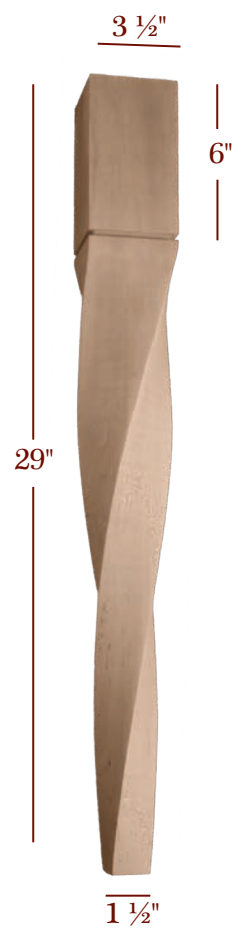

DINING TABLE
LEGS

HELIX

NEW PRODUCTS

Left Tapered Double Twist