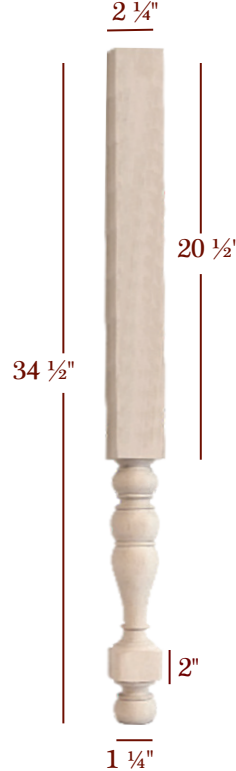

VL55300P

HB41225P-34-1/2

VL58200P

Items offered in up to 16 species.

For prices and availability, please reference the price guide.

Item No.	Desc.	Tall	Wide	Top Shank Length	Toe
VL56250P	Plain	36"	2 1/2"	N/A	1 3/4"
VL56275TP	Plain Taper	36"	2 3/4"	N/A	1 1/2"
VL55300P	Plain	36"	3"	5 1/4"	2"
HB41225P-34-1/2	Plain	34 1/2"	2 1/4"	20 1/2"	1 1/4"
VL58200P	Plain	36"	2"	9"	1 1/8"