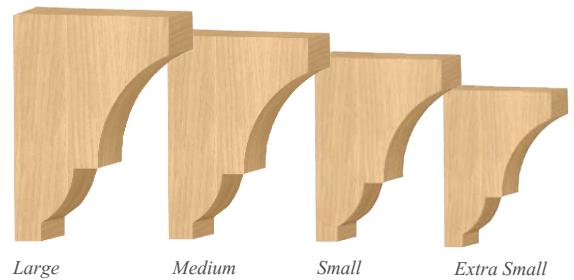

Bar Brackets

	Item No.	Tall	Deep	Wide	Description
1-3/4" W	BB-006-L	12"	8"	1 3/4"	Large
	BB-006-M	9"	6 1/2"	1 3/4"	Medium
	BB-006-S	7 1/2"	5"	1 3/4"	Small
	BB-006-XS	6"	4"	1 3/4"	Extra Small
3" W	BB-306-L	12"	8"	3"	Large
	BB-306-M	9"	6 1/2"	3"	Medium
	BB-306-S	7 1/2"	5"	3"	Small
4-3/4" W	BB-306-XS	6"	4"	3"	Extra Small
	BB-406-L	12"	8"	4 3/4"	Large
	BB-406-M	9"	6 1/2"	4 3/4"	Medium
	BB-406-S	7 1/2"	5"	4 3/4"	Small
	BB-406-XS	6"	4"	4 3/4"	Extra Small

Scan to shop Corbels and Brackets on TimberWolfForest.com

Items offered in up to 16 species. For prices and availability, please reference the price guide.