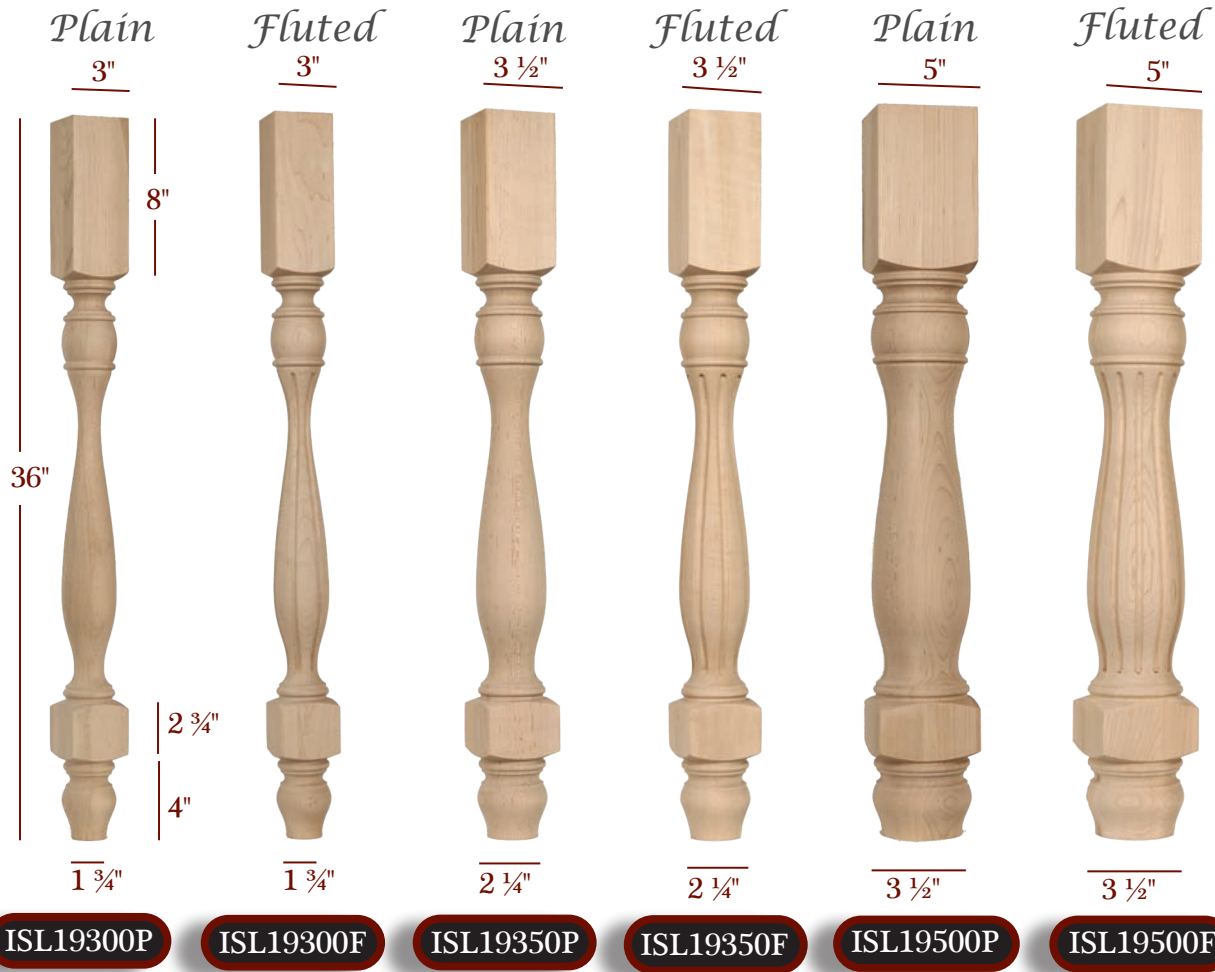

Find a matching Bun
Feet
on pages 146-154

ROUND PROFILE
ISLAND LEGS

ROCHESTER ROOSEVELT

Round Profile
36" & 42" Posts & Legs

Item No.	Desc.	Tall	Wide	Top Shank Length	Bottom Shank Length
ISL32500P	Plain	36"	5"	7 5/8"	6"

Item No.	Desc.	Tall	Wide	Top Shank Length	Toe
ISL36300P	Plain	36"	3"	9 1/2"	1 1/2"
ISL36350P	Plain	36"	3 1/2"	9 1/2"	2"
ISL36500P	Plain	36"	5"	9 1/2"	3 1/2"

Items offered in up to 16 species.

For prices and availability, please reference the price guide.

Find a matching Bun Feet on pages 146-154

ROUND PROFILE ISLAND LEGS SALEM

36" & 42" Posts & Legs
Round Profile

Salem Island legs are also available in 36" & 42" lengths.
See grid below:

Item No.	Desc.	Tall	Wide	Top Shank Length	Block	Toe
BAR19300F	Fluted	42"	3"	12"	2 3/4"	1 3/4"
BAR19300P	Plain	42"	3"	12"	2 3/4"	1 3/4"
BAR19350F	Fluted	42"	3 1/2"	12"	2 3/4"	2 1/4"
BAR19350P	Plain	42"	3 1/2"	12"	2 3/4"	2 1/4"
BAR19375F	Fluted	42"	3 3/4"	12"	2 3/4"	2 1/2"
BAR19375P	Plain	42"	3 3/4"	12"	2 3/4"	2 1/2"
BAR19500F	Fluted	42"	5"	12"	2 3/4"	3 1/2"
BAR19500P	Plain	42"	5"	12"	2 3/4"	3 1/2"
ISL19300F	Fluted	36"	3"	8"	2 3/4"	1 3/4"
ISL19300P	Plain	36"	3"	8"	2 3/4"	1 3/4"
ISL19350F	Fluted	36"	3 1/2"	8"	2 3/4"	2 1/4"
ISL19350P	Plain	36"	3 1/2"	8"	2 3/4"	2 1/4"
ISL19375F	Fluted	36"	3 3/4"	8"	2 3/4"	2 1/2"
ISL19375P	Plain	36"	3 3/4"	8"	2 3/4"	2 1/2"
ISL19500F	Fluted	36"	5"	8"	2 3/4"	3 1/2"
ISL19500P	Plain	36"	5"	8"	2 3/4"	3 1/2"