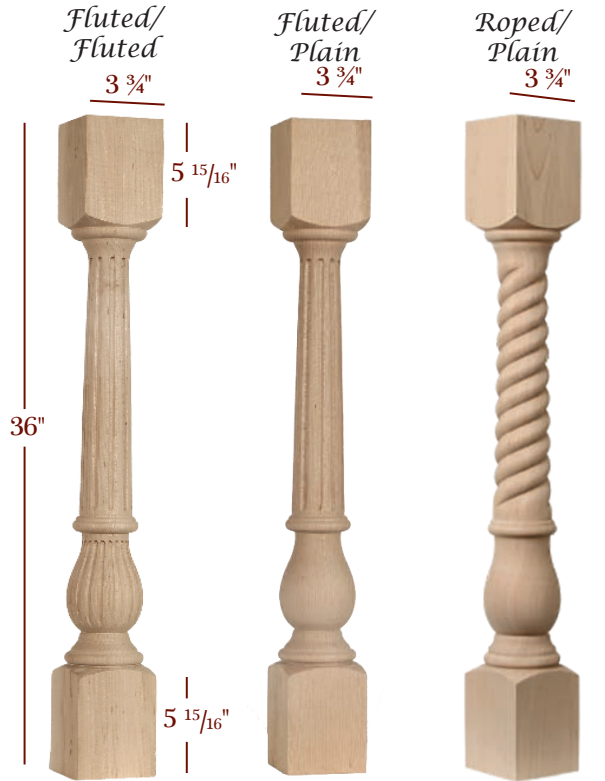

ROUND PROFILE ISLAND LEGS VICTORIA

ISL15375FF

ISL15375FP

ISL15375RP