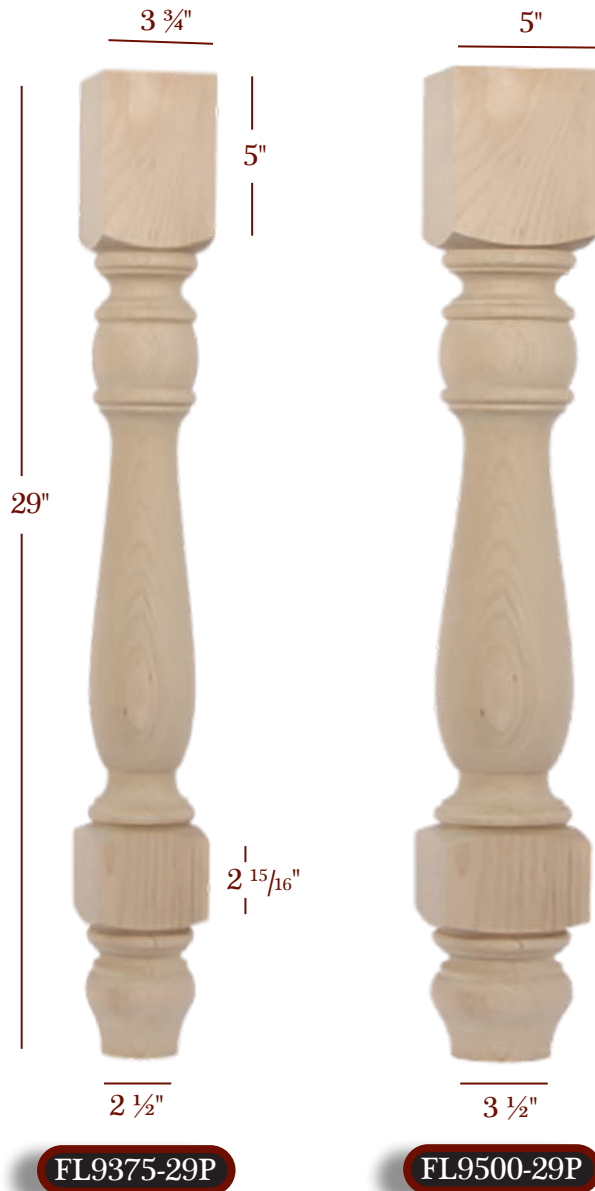

FURNITURE
LEGS

WINSTON

Furniture Legs

Item No.	Desc.	Tall	Wide	Top Shank Length	Block	Toe
FL9375-29P	Plain	29"	3 3/4"	5"	2 15/16"	2 1/2"
FL9500-29P	Plain	29"	5"	5"	2 15/16"	3 1/2"

Items offered in up to 16 species.