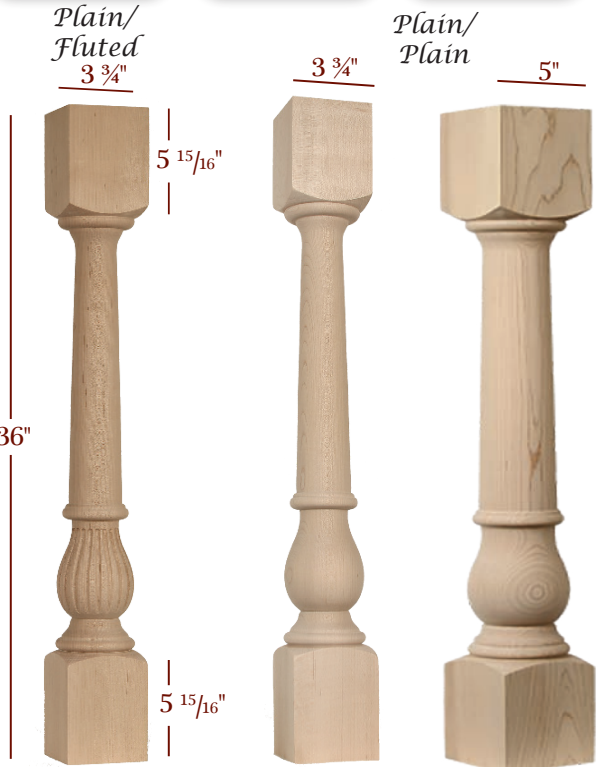

*Orders over \$200 ship FREE in
the continental United States.*

Round Profile
36" & 42" Posts & Legs

ROUND PROFILE ISLAND LEGS VICTORIA

ISL15375FF

ISL15375FP

ISL15375RP

ISL15375PF

ISL15375PP

ISL15500PP

Victoria Island Legs available in widths of 3-3/4" or 5"
Milling Available on top turned section: Fluted, Roped, or Plain
Milling Available on bottom turned section: Fluted or Plain
See grid below: