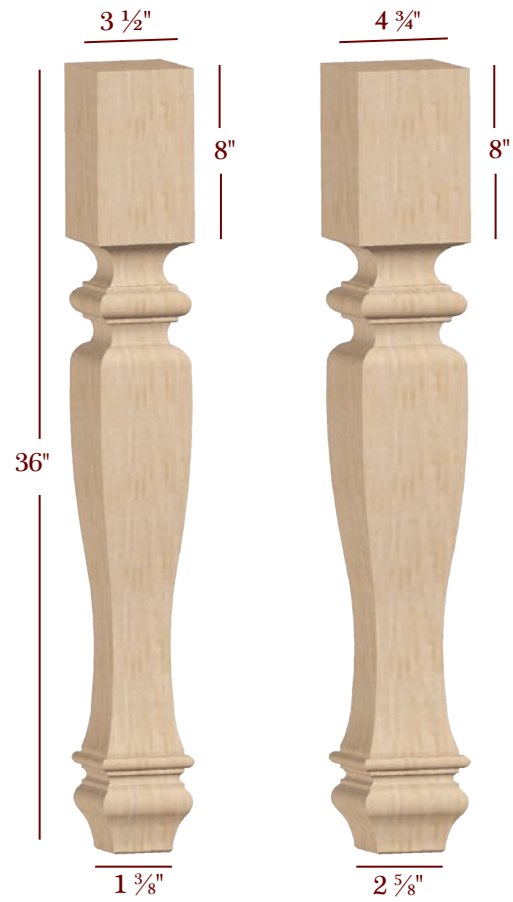

Find a matching Bun Feet
on pages 146-154

Other square and length sizes available upon request. Call our office for more information.

SQUARE PROFILE
ISLAND LEGS

SHAKER

Two Sided Taper Toe

ISL98300P-2ST

ISL98350P-2ST

ISL98500P-2ST

Shaker Style Island Legs are also available in 42".

See grid below:

SHENANDOAH

Plain Square

ISL49350CP

ISL49475CP

Item No.	Desc.	Tall	Wide	Top Shank Length	Bottom Taper Length	Toe
BAR98300P-2ST	Tapered Toe	42"	3"	32"	4"	2"
BAR98350P-2ST	Tapered Toe	42"	3 1/2"	32"	4"	2 1/2"
BAR98375P-2ST	Tapered Toe	42"	3 3/4"	32"	4"	2 3/4"
BAR98500P-2ST	Tapered Toe	42"	5"	32"	4"	4"
ISL98250P-2ST	Tapered Toe	36"	2 1/2"	32"	4"	1 1/2"
ISL98300P-2ST	Tapered Toe	36"	3"	32"	4"	2"
ISL98350P-2ST	Tapered Toe	36"	3 1/2"	32"	4"	2 1/2"
ISL98375P-2ST	Tapered Toe	36"	3 3/4"	32"	4"	2 3/4"
ISL98500P-2ST	Tapered Toe	36"	5"	32"	4"	4"
ISL49350CP	Plain Square	36"	3 1/2"	8"	N/A	1 3/8"
ISL49475CP	Plain Square	36"	4 3/4"	8"	N/A	2 5/8"