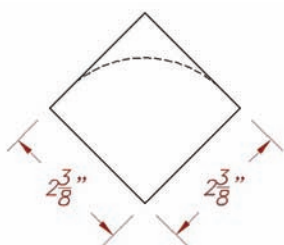

Square Face
Corner Post
Top End View