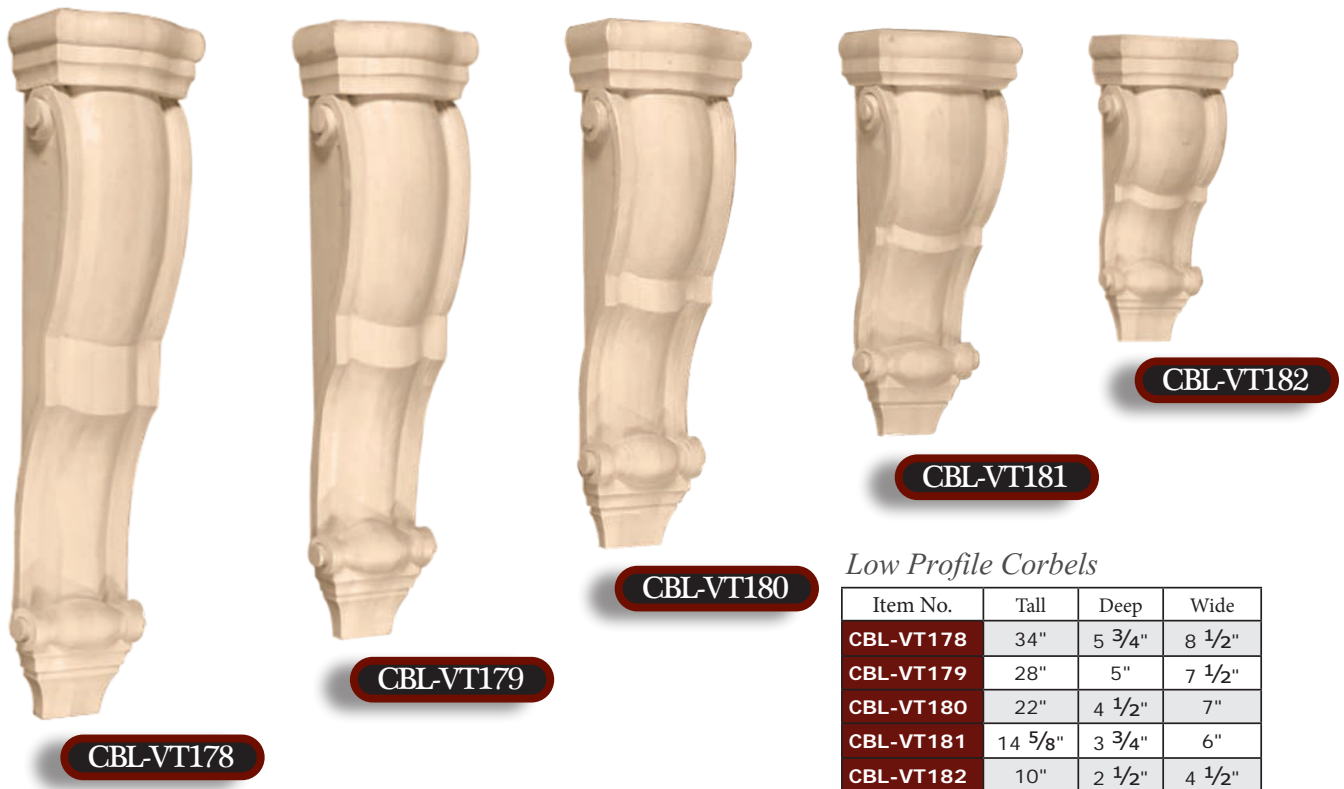

CBL-004-XL

CBL-004-L

CBL-004-M

CBL-004-S

CBL-004-XS

Item No.	Tall	Deep	Wide
CBL-004-XL	22"	12"	4 3/4"
CBL-004-L	14"	8 1/2"	3"
CBL-004-M	10"	6"	3"
CBL-004-S	7 1/2"	4 1/2"	3"
CBL-004-XS	5"	3"	3"

CORBELS

TRADITIONAL

Corbels, Brackets & Onlays

Standard Profile Corbels

Item No.	Tall	Deep	Wide
CBL-VT149	42"	9"	8 1/2"
CBL-VT153	36"	8"	7 1/2"
CBL-VT159	26 1/2"	7 1/2"	7"
CBL-VT158	18 1/2"	7"	5 7/8"
CBL-VT174	14"	5 3/4"	5"
CBL-VT170	10 1/2"	5"	3 7/8"