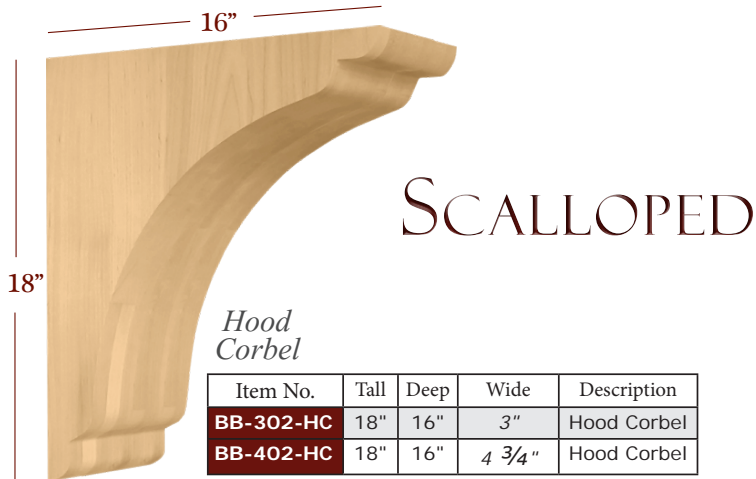

Overhang Bracket

Item No.	Tall	Deep	Wide	Description
BB-001-OH	10"	10"	1 3/4"	Overhang
BB-301-OH	10"	10"	3"	Overhang
BB-401-OH	10"	10"	4 3/4"	Overhang

Bar Brackets

	Item No.	Tall	Deep	Wide	Description
1-3/4" W	BB-001-L	12 7/8"	8"	1 3/4"	Large
	BB-001-M	9 5/8"	6"	1 3/4"	Medium
	BB-001-S	8 1/16"	5"	1 3/4"	Small
	BB-001-XS	6 1/2"	4"	1 3/4"	Extra Small
	BB-001-P	3"	1 1/2"	1 3/4"	Petite
3" W	BB-301-L	12 7/8"	8"	3"	Large
	BB-301-M	9 5/8"	6"	3"	Medium
	BB-301-S	8 1/16"	5"	3"	Small
	BB-301-XS	6 1/2"	4"	3"	Extra Small
	BB-301-P	3"	1 1/2"	3"	Petite
4-3/4" W	BB-401-L	12 7/8"	8"	4 3/4"	Large
	BB-401-M	9 5/8"	6"	4 3/4"	Medium
	BB-401-S	8 1/16"	5"	4 3/4"	Small
	BB-401-XS	6 1/2"	4"	4 3/4"	Extra Small
	BB-401-P	3"	1 1/2"	4 3/4"	Petite

Corbels, Brackets & Onlays

SCALLOPED

Hood Corbel

Item No.	Tall	Deep	Wide	Description
BB-302-HC	18"	16"	3"	Hood Corbel
BB-402-HC	18"	16"	4 3/4"	Hood Corbel

Overhang Bracket

Item No.	Tall	Deep	Wide	Description
BB-002-OH	10"	10"	1 3/4"	Overhang
BB-302-OH	10"	10"	3"	Overhang
BB-402-OH	10"	10"	4 3/4"	Overhang