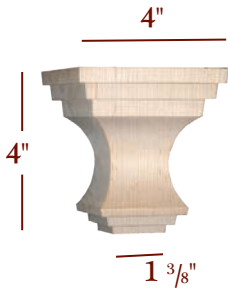

CABINET & FURNITURE FEET

4" TALL

NEW PRODUCTS

BF401-C