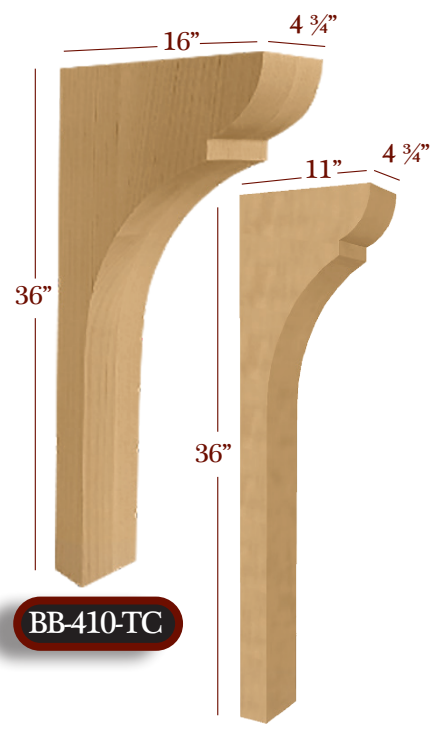

MANCHESTER

BB-410-TC

BB-410-TCLP

Corbels, Brackets & Onlays

BRIDGE-TO-HUTCH CORBELS

Corbels, Brackets & Onlays

Available in 1 3/4" Deep

Item No.	Tall	Deep	Wide
BB-101-BHC	18"	12"	1 3/4"
BB-102-BHC	18"	12"	1 3/4"
BB-103-BHC	18"	12"	1 3/4"
BB-104-BHC	18"	12"	1 3/4"
BB-105-BHC	18"	12"	1 3/4"
BB-106-BHC	18"	12"	1 3/4"
BB-108-BHC	18"	12"	1 3/4"
BB-109-BHC	18"	12"	1 3/4"
BB-110-BHC	18"	12"	1 3/4"