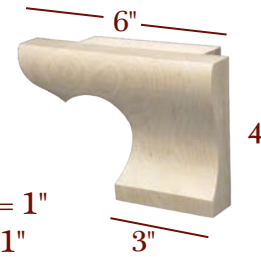

Right Straight Edge

PFC-RS-4

Foot Thickness = 1"
Nailing Cleat = 1"

Cathedral Pedestal Feet available in 4" and 4-1/2" Height
See grid below:

Item No.	Desc.	Tall	Wide	Deep	Toe	Foot Thickness	Nailing Cleat Thickness
PFC-MM	Middle Moulding	1 7/8"	10"	3/4"	N/A	N/A	N/A
PFC-CS-4	Corner Square Face	4"	6"	6"	3"	N/A	N/A
PFC-CS-4.5	Corner Square Face	4 1/2"	6"	6"	3"	N/A	N/A
PFC-LC-4	Left Curved Edge	4"	6"	2"	3"	1"	1"
PFC-LC-4.5	Left Curved Edge	4 1/2"	6"	2"	3"	1"	1"
PFC-RC-4	Right Curved Edge	4"	6"	2"	3"	1"	1"
PFC-RC-4.5	Right Curved Edge	4 1/2"	6"	2"	3"	1"	1"
PFC-CR-4	Corner Round Face	4"	6"	6"	2 5/8"	N/A	N/A
PFC-CR-4.5	Corner Round Face	4 1/2"	6"	6"	2 5/8"	N/A	N/A
PFC-LS-4	Left Straight Edge	4"	6"	2"	3"	1"	1"
PFC-LS-4.5	Left Straight Edge	4 1/2"	6"	2"	3"	1"	1"
PFC-RS-4	Right Straight Edge	4"	6"	2"	3"	1"	1"
PFC-RS-4.5	Right Straight Edge	4 1/2"	6"	2"	3"	1"	1"

Pedestal Feet