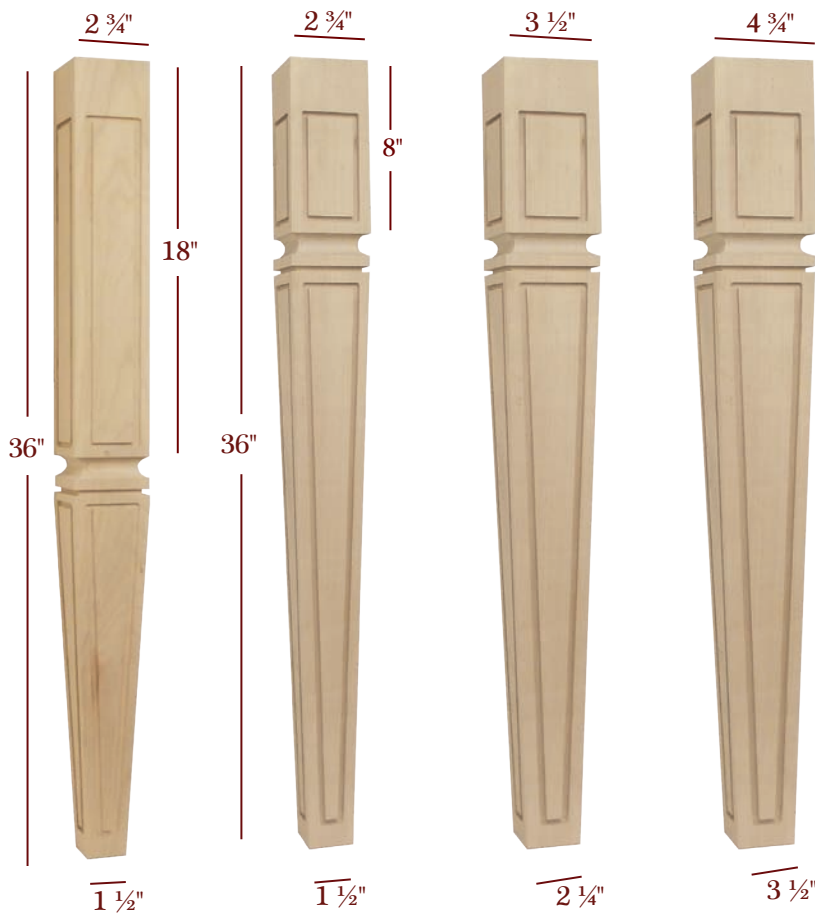

"Leading the Pack"

As Unique

SQUARE PROFILE ISLAND LEGS MISSION

Outline Window

Outline Window - Tapered

ISL22300-OW

ISL22350-OW

ISL22500-OW

VL22275-OWTP

ISL22275-OWTP

ISL22350-OWTP

ISL22475-OWTP