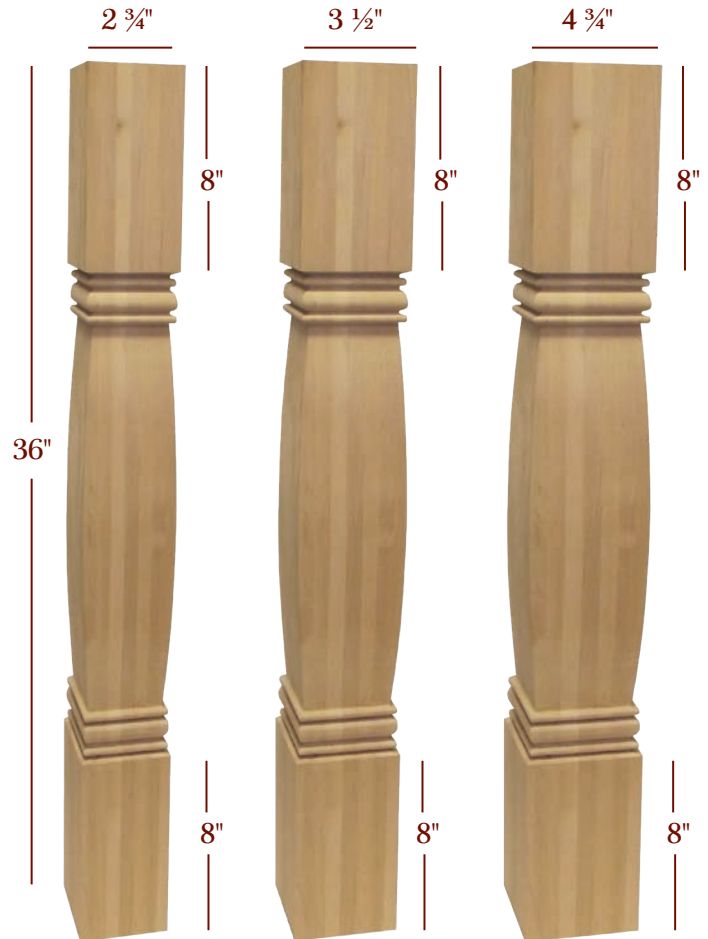

MONACO

Plain Square

PINEHURST

Plain Square

Square Profile
36" & 42" Posts & Legs

ISL21350CP

ISL21475CP

ISL62275CP