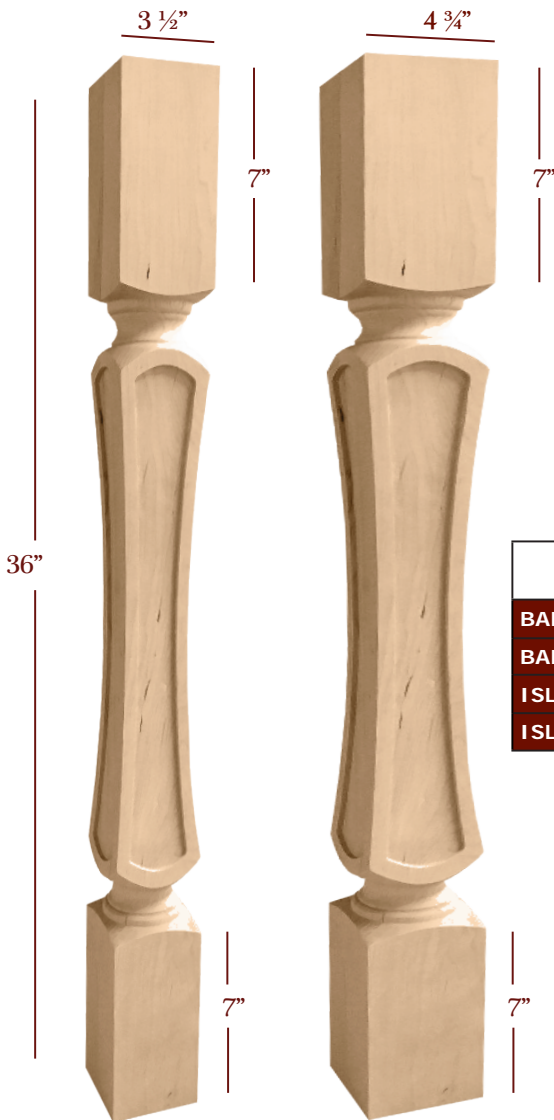

Scan to shop
Kitchen Island Legs on
TimberWolfForest.com

SQUARE PROFILE
ISLAND LEGS

EMMA

NEW PRODUCTS

Full Window

Square Profile
36" & 42" Posts & Legs

*Find matching Corbels
on page 40*

Item No.	Tall	Wide	Top Shank Length	Bottom Shank Length
BAR57350-FW	42"	3 1/2"	7"	7"
BAR57475-FW	42"	4 3/4"	7"	7"
ISL57350-FW	36"	3 1/2"	7"	7"
ISL57475-FW	36"	4 3/4"	7"	7"