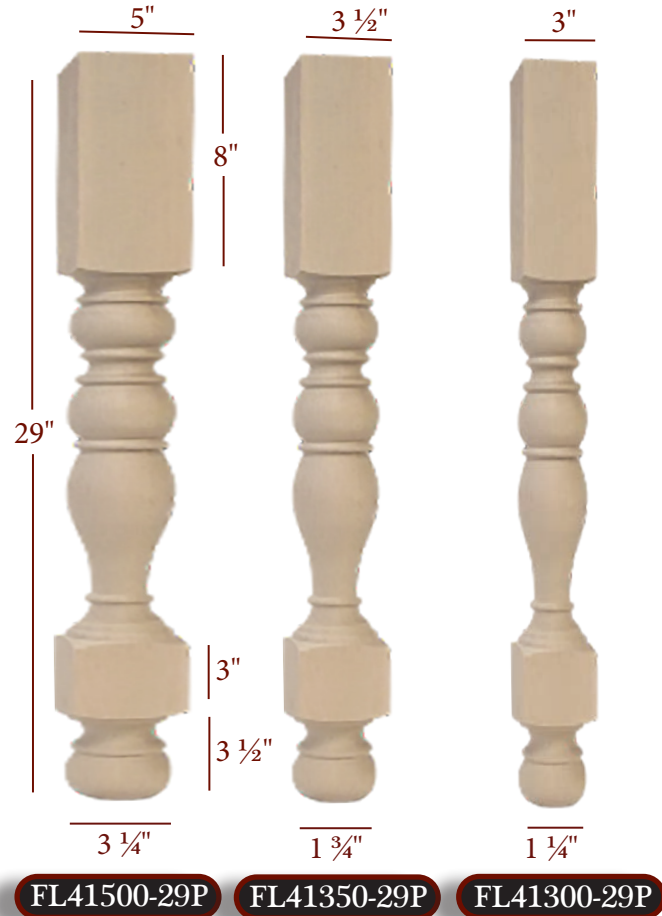

DINING TABLE
LEGS

DELLINGER

GEORGIAN

Furniture Legs

Scan to shop
Furniture Legs on
TimberWolfForest.com

Item No.	Tall	Wide	Top Shank Length	Bottom Shank Length	Block	Toe
FL10375-29P	29"	3 3/4"	5"	6 3/4"	N/A	N/A
FL10500-29P	29"	5"	5"	6 3/4"	N/A	N/A
FL41300-29P	29"	3"	8"	N/A	3"	1 1/4"
FL41350-29P	29"	3 1/2"	8"	N/A	3"	1 3/4"
FL41500-29P	29"	5"	8"	N/A	3"	3 1/4"