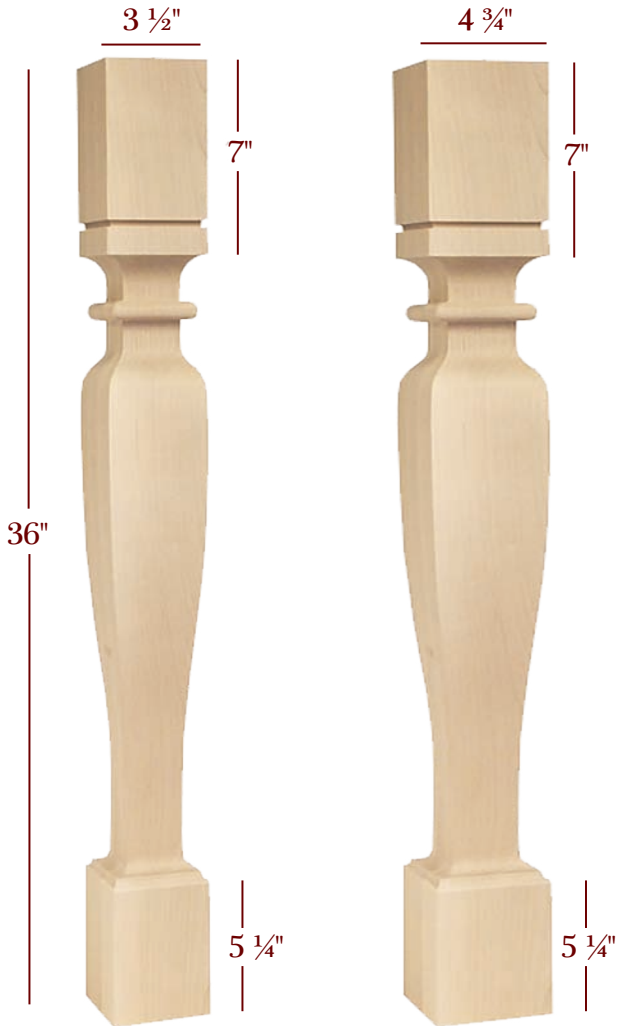

SQUARE PROFILE
ISLAND LEGS

CAMBRIDGE

CHARLOTTE

Plain Square

Plain Square

Square Profile
36" & 42" Posts & Legs

ISL43350CP

ISL43475CP