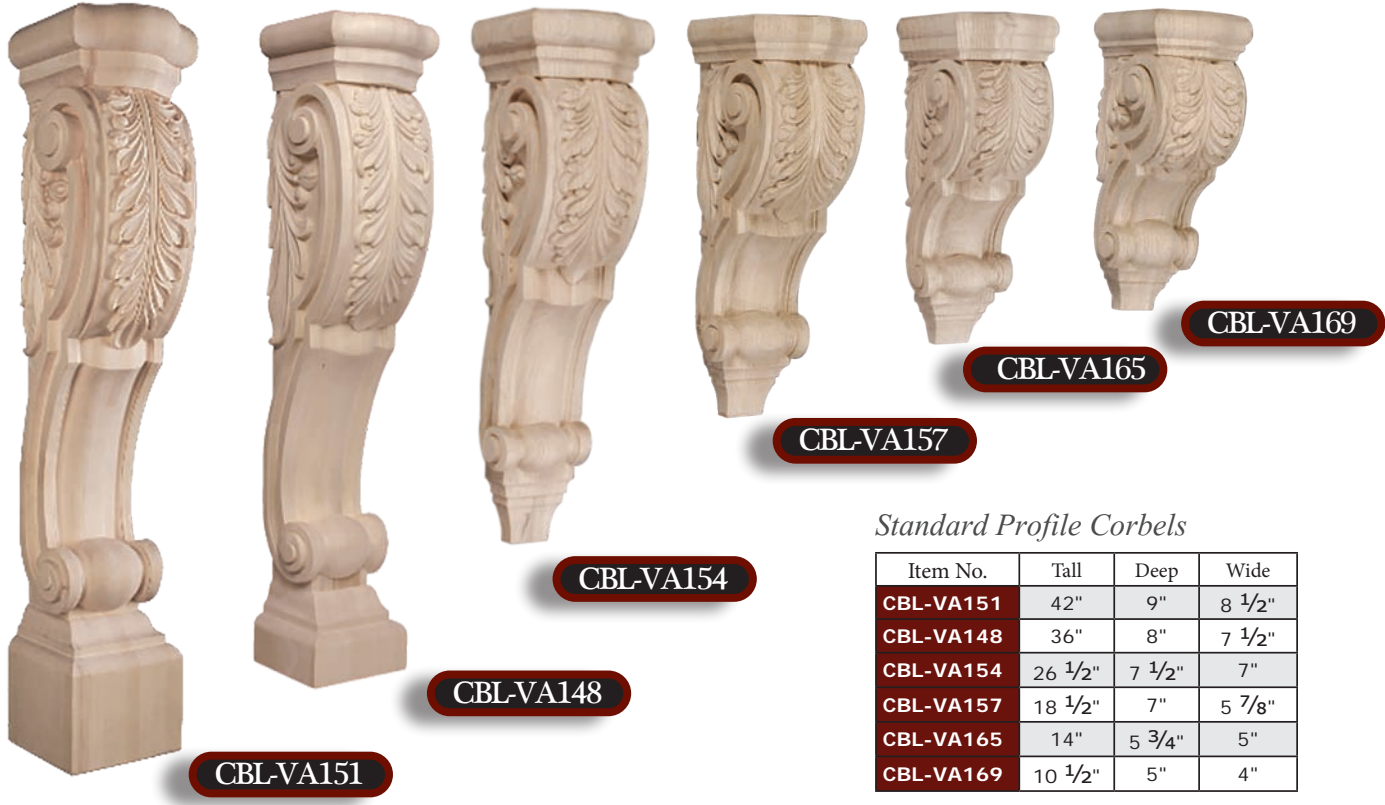

MANCHESTER

BB-410-TC

BB-410-TCLP

Corbels, Brackets & Onlays

BRIDGE-TO-HUTCH CORBELS

Corbels, Brackets & Onlays

Available in 1 3/4" Deep

Item No.	Tall	Deep	Wide
BB-101-BHC	18"	12"	1 3/4"
BB-102-BHC	18"	12"	1 3/4"
BB-103-BHC	18"	12"	1 3/4"
BB-104-BHC	18"	12"	1 3/4"
BB-105-BHC	18"	12"	1 3/4"
BB-106-BHC	18"	12"	1 3/4"
BB-108-BHC	18"	12"	1 3/4"
BB-109-BHC	18"	12"	1 3/4"
BB-110-BHC	18"	12"	1 3/4"

Available in 3" Deep

Item No.	Tall	Deep	Wide
BB-301-BHC	18"	12"	3"
BB-302-BHC	18"	12"	3"
BB-303-BHC	18"	12"	3"
BB-304-BHC	18"	12"	3"
BB-305-BHC	18"	12"	3"
BB-306-BHC	18"	12"	3"
BB-308-BHC	18"	12"	3"
BB-309-BHC	18"	12"	3"
BB-310-BHC	18"	12"	3"

CORBELS

ACANTHUS

Corbels, Brackets & Onlays

Standard Profile Corbels

Item No.	Tall	Deep	Wide
CBL-VA151	42"	9"	8 1/2"
CBL-VA148	36"	8"	7 1/2"
CBL-VA154	26 1/2"	7 1/2"	7"
CBL-VA157	18 1/2"	7"	5 7/8"
CBL-VA165	14"	5 3/4"	5"
CBL-VA169	10 1/2"	5"	4"

Low Profile Corbels

Item No.	Tall	Deep	Wide
CBL-VA173	34"	5 3/4"	8 1/2"
CBL-VA174	28"	5"	7 1/2"
CBL-VA175	22"	4 1/2"	7"
CBL-VA176	14 5/8"	3 3/4"	6"
CBL-VA177	10"	2 1/2"	4 1/2"

CORBELS

ACANTHUS

Corbels, Brackets & Onlays