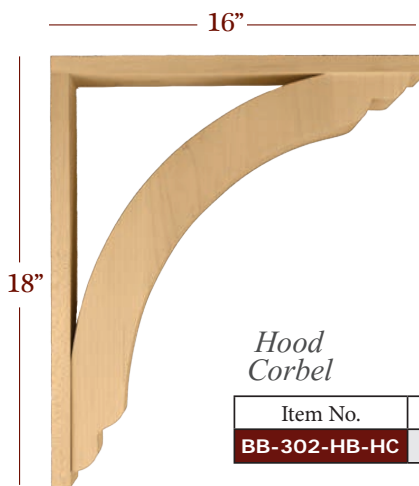

Large

Medium

Item No.	Tall	Deep	Wide	Description
BB-310-HB-L	12"	8"	3 1/4"	Large
BB-310-HB-M	9"	6 1/2"	3 1/4"	Medium

Overhang
Bracket

Item No.	Tall	Deep	Wide	Description
BB-310-HB-OH	10"	10"	3 1/4"	Overhang

Corbels, Brackets & Onlays

HOLLOW BACK SCALLOPED

NEW PRODUCTS

Hood
Corbel

Item No.	Tall	Deep	Wide	Description
BB-302-HB-HC	18"	16"	3 1/4"	Hood Corbel

Bar
Brackets

Large

Medium