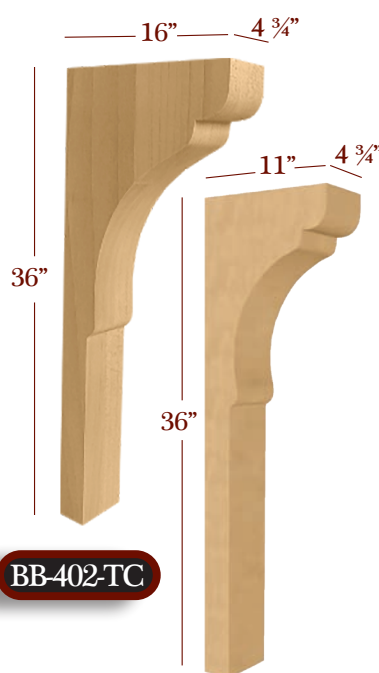

Bar Brackets

Large Medium Small Extra Small Petite

	Item No.	Tall	Deep	Wide	Description
1-3/4" W	BB-010-L	12"	8"	1 3/4"	Large
	BB-010-M	9"	6 1/2"	1 3/4"	Medium
	BB-010-S	7 1/2"	5"	1 3/4"	Small
	BB-010-XS	6"	4"	1 3/4"	Extra Small
	BB-010-P	3"	3"	1 3/4"	Petite
3" W	BB-310-L	12"	8"	3"	Large
	BB-310-M	9"	6 1/2"	3"	Medium
	BB-310-S	7 1/2"	5"	3"	Small
	BB-310-XS	6"	4"	3"	Extra Small
	BB-310-P	3"	3"	3"	Petite
4-3/4" W	BB-410-L	12"	8"	4 3/4"	Large
	BB-410-M	9"	6 1/2"	4 3/4"	Medium
	BB-410-S	7 1/2"	5"	4 3/4"	Small
	BB-410-XS	6"	4"	4 3/4"	Extra Small
	BB-410-P	3"	3"	4 3/4"	Petite

Items offered in up to 16 species. For prices and availability, please reference the price guide.

TRIM TO HEIGHT HOOD & ISLAND CORBELS

Corbels, Brackets & Onlays

PLAIN

BB-401-TC

BB-401-TCLP

SCALLOPED

BB-402-TC

BB-402-TCLP

COVE

BB-403-TC

BB-403-TCLP

Items offered in up to 16 species.

For prices and availability, please reference the price guide.

Scan to shop Corbels and Brackets on TimberWolfForest.com

Item No.	Tall	Deep	Width	Description
BB-401-TC	36"	16"	4 3/4"	Trim to Fit Corbel
BB-401-TCLP	36"	11"	4 3/4"	Trim to Fit Corbel- Low Profile
BB-402-TC	36"	16"	4 3/4"	Trim to Fit Corbel
BB-402-TCLP	36"	11"	4 3/4"	Trim to Fit Corbel- Low Profile
BB-403-TC	36"	16"	4 3/4"	Trim to Fit Corbel
BB-403-TCLP	36"	11"	4 3/4"	Trim to Fit Corbel- Low Profile
BB-404-TC	36"	16"	4 3/4"	Trim to Fit Corbel
BB-404-TCLP	36"	11"	4 3/4"	Trim to Fit Corbel- Low Profile
BB-405-TC	36"	16"	4 3/4"	Trim to Fit Corbel
BB-405-TCLP	36"	11"	4 3/4"	Trim to Fit Corbel- Low Profile
BB-406-TC	36"	16"	4 3/4"	Trim to Fit Corbel
BB-406-TCLP	36"	11"	4 3/4"	Trim to Fit Corbel- Low Profile
BB-408-TC	36"	16"	4 3/4"	Trim to Fit Corbel
BB-408-TCLP	36"	11"	4 3/4"	Trim to Fit Corbel- Low Profile
BB-409-TC	36"	16"	4 3/4"	Trim to Fit Corbel
BB-409-TCLP	36"	11"	4 3/4"	Trim to Fit Corbel- Low Profile
BB-410-TC	36"	16"	4 3/4"	Trim to Fit Corbel
BB-410-TCLP	36"	11"	4 3/4"	Trim to Fit Corbel- Low Profile