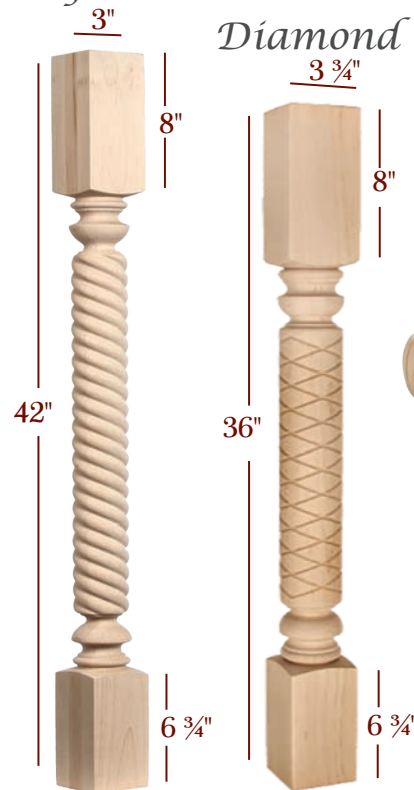

ISL8300P

ISL8350E

ISL8500F

Roped

Diamond

BAR8300R

ISL8375D

Find a matching Bun Feet on pages 146-154