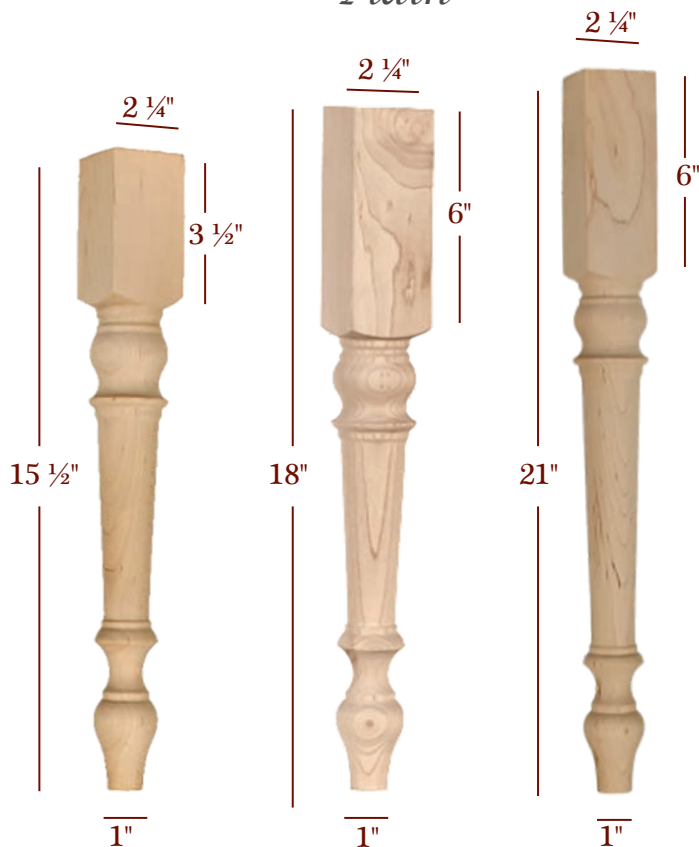

FURNITURE LEGS LINCOLN

Plain