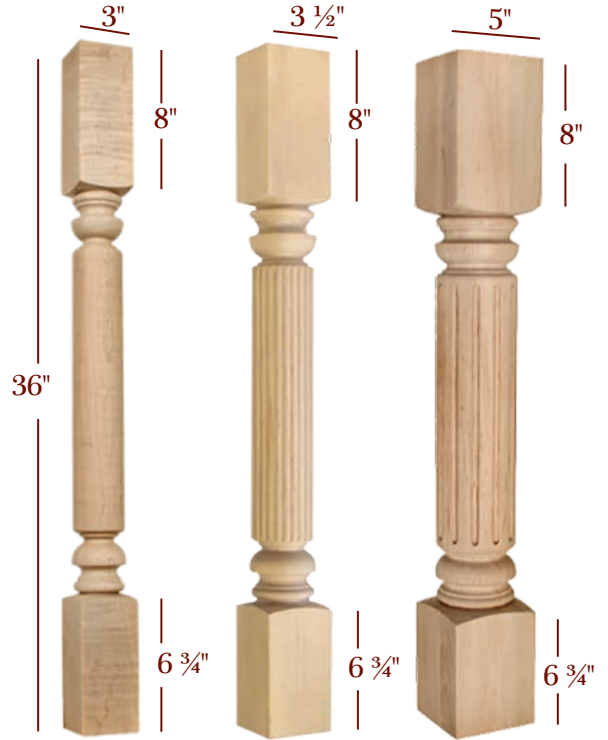

ROUND PROFILE
ISLAND LEGS

MADISON

Madison legs also available in 29" lengths. See pages 131.

	Item No.	Desc.	Tall	Wide	Top Shank Length	Bottom Shank Length
Diamond	BAR8300D	Diamond	42"	3"	8"	6 3/4"
	BAR8350D	Diamond	42"	3 1/2"	8"	6 3/4"
	BAR8375D	Diamond	42"	3 3/4"	8"	6 3/4"
	BAR8500D	Diamond	42"	5"	8"	6 3/4"
	ISL8300D	Diamond	36"	3"	8"	6 3/4"
	ISL8350D	Diamond	36"	3 1/2"	8"	6 3/4"
	ISL8375D	Diamond	36"	3 3/4"	8"	6 3/4"
Reeded	BAR8300E	Reeded	42"	3"	8"	6 3/4"
	BAR8350E	Reeded	42"	3 1/2"	8"	6 3/4"
	BAR8375E	Reeded	42"	3 3/4"	8"	6 3/4"
	BAR8500E	Reeded	42"	5"	8"	6 3/4"
	ISL8300E	Reeded	36"	3"	8"	6 3/4"
	ISL8350E	Reeded	36"	3 1/2"	8"	6 3/4"
	ISL8375E	Reeded	36"	3 3/4"	8"	6 3/4"
Fluted	BAR8300F	Fluted	42"	3"	8"	6 3/4"
	BAR8350F	Fluted	42"	3 1/2"	8"	6 3/4"
	BAR8375F	Fluted	42"	3 3/4"	8"	6 3/4"
	BAR8500F	Fluted	42"	5"	8"	6 3/4"
	ISL8300F	Fluted	36"	3"	8"	6 3/4"
	ISL8350F	Fluted	36"	3 1/2"	8"	6 3/4"
	ISL8375F	Fluted	36"	3 3/4"	8"	6 3/4"
Plain	BAR8300P	Plain	42"	3"	8"	6 3/4"
	BAR8350P	Plain	42"	3 1/2"	8"	6 3/4"
	BAR8375P	Plain	42"	3 3/4"	8"	6 3/4"
	BAR8500P	Plain	42"	5"	8"	6 3/4"
	ISL8300P	Plain	36"	3"	8"	6 3/4"
	ISL8350P	Plain	36"	3 1/2"	8"	6 3/4"
	ISL8375P	Plain	36"	3 3/4"	8"	6 3/4"
Roped	BAR8300R	Roped	42"	3"	8"	6 3/4"
	BAR8350R	Roped	42"	3 1/2"	8"	6 3/4"
	BAR8375R	Roped	42"	3 3/4"	8"	6 3/4"
	BAR8500R	Roped	42"	5"	8"	6 3/4"
	ISL8300R	Roped	36"	3"	8"	6 3/4"
	ISL8350R	Roped	36"	3 1/2"	8"	6 3/4"
	ISL8375R	Roped	36"	3 3/4"	8"	6 3/4"

Plain

Reeded

Fluted