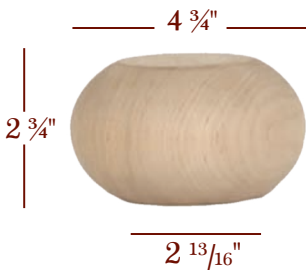

CABINET & FURNITURE FEET

VARIOUS HEIGHTS

BF900

Item No.	Tall	Wide	Toe
BF918-C	2 1/8"	4 1/2"	3 5/16"
BF902	3"	3 5/8"	1 3/4"
BF928-C	5"	4"	1 1/8"
BF929-C	5"	4 1/2"	1 11/16"
BF903	5 1/2"	3 5/8"	1 1/16"
BF916	5 1/2"	3 1/2"	1 1/16"
BF950	6 1/8"	3 1/2"	1 3/8"
BF952	6"	3 1/2"	1 1/2"
BF900	2 3/4"	4 3/4"	2 13/16"
BF910	2 3/4"	4 3/4"	2 13/16"
BF953	5 3/4"	4 3/8"	1 1/4"

Scan to shop
Bun Feet on
TimberWolfForest.com

Var. Height Cabinet Feet