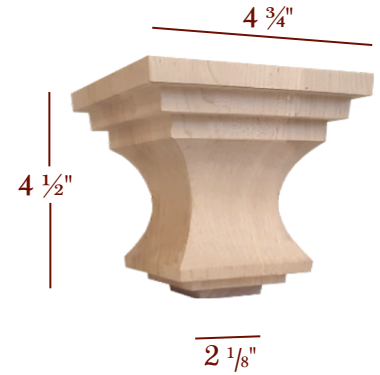

Items offered in up to 16 species.

For prices and availability, please reference the price guide.

Scan to shop
Bun Feet on
TimberWolfForest.com

CABINET & FURNITURE FEET

4 1/2" TALL

BFS22OWL-45

BFS22OWS-45

BF404-C