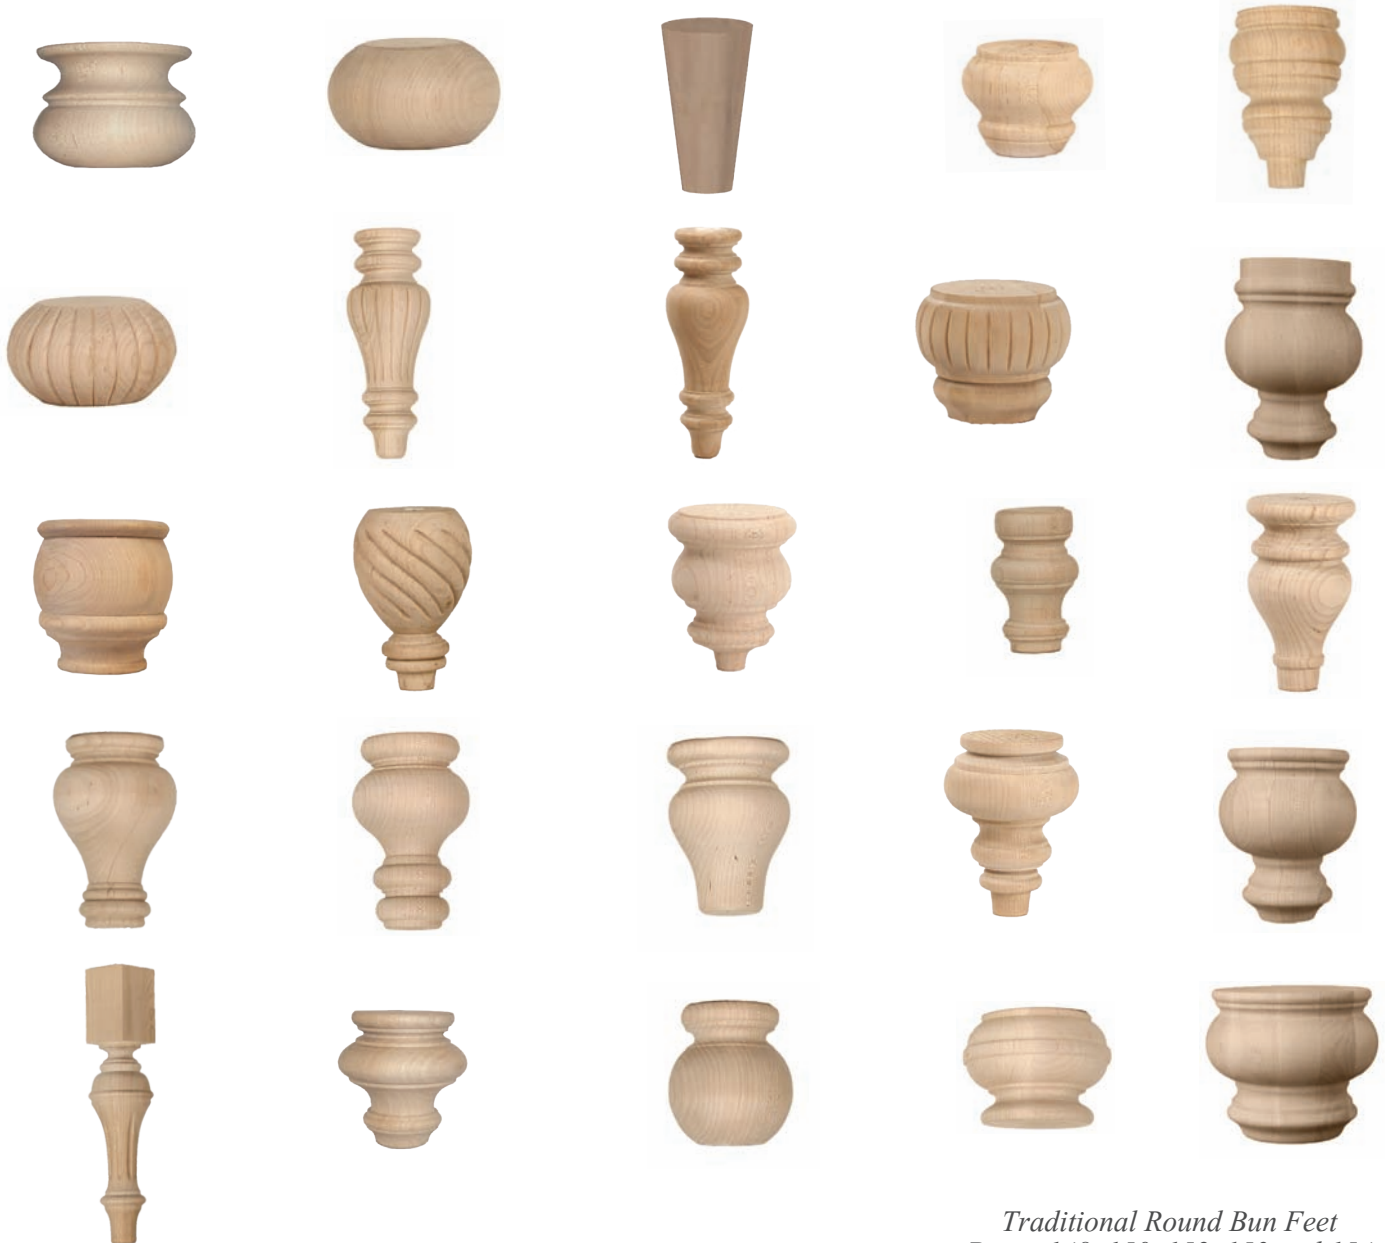

Winston Series
9000
Page 107

Items offered in up to 16 species.

For prices and availability, please reference the price guide.

QUICK REFERENCE PRODUCT GUIDE TRADITIONAL ROUND FEET

Quick Reference

*Traditional Round Bun Feet
Pages 148, 150, 152, 153 and 154*