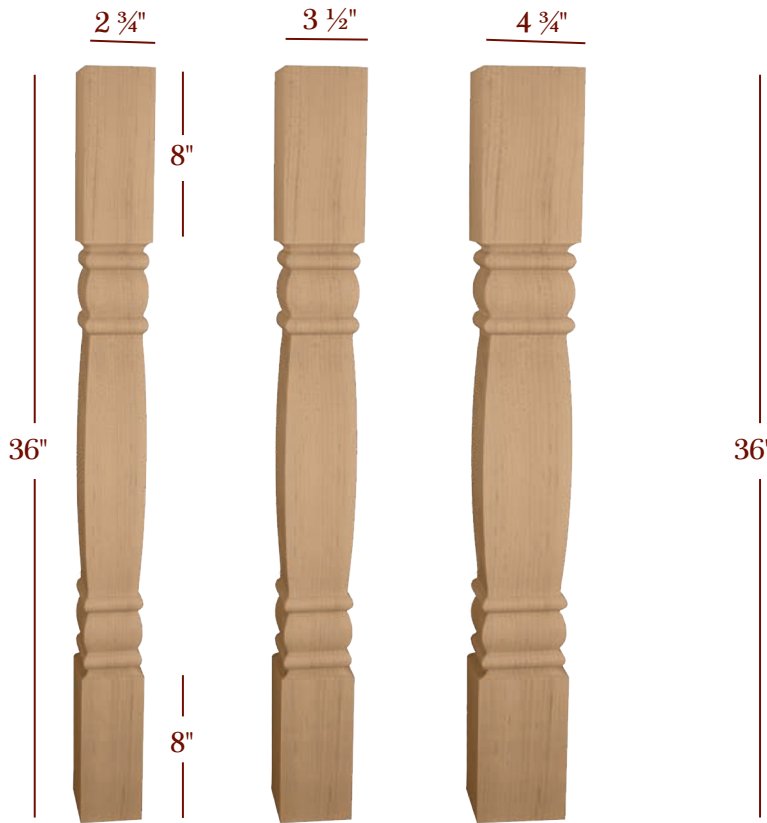

SQUARE PROFILE ISLAND LEGS

NEW PRODUCTS

PITTSBURGH

Straight Square Post