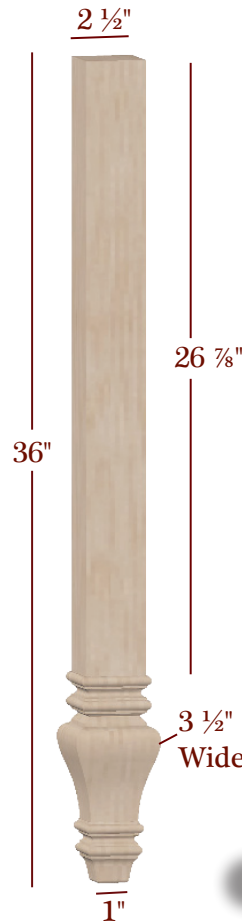

VANITY

Manhattan

Shaker

Mission

Monaco

Skyline

VL21350CP

Corner & Vanity Legs

Item No.	Desc.	Tall	Wide	Top Shank Length	Toe
VL22275-FWTP	Tapered Full Window	36"	2 3/4"	18"	1 1/2"
VL22275-OWTP	Tapered Outline Window	36"	2 3/4"	18"	1 1/2"
VL29275TP	Tapered Square Turning	36"	2 3/4"	21 3/4"	1 1/2"
VL21350CP	Square Turned	36"	3 1/2"	26 7/8"	1"
VL98275P-2ST	Tapered Toe	36"	2 3/4"	32"	1 3/4"
VL99275P	Straight Square	36"	2 3/4"	N/A	N/A

Items offered in up to 16 species.

For prices and availability, please reference the price guide.