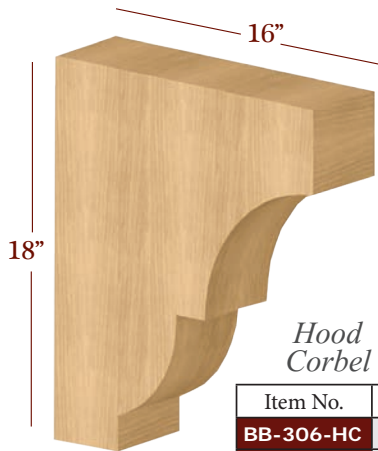

Overhang Bracket

Item No.	Tall	Deep	Wide	Description
BB-005-OH	10"	10"	1 3/4"	Overhang
BB-305-OH	10"	10"	3"	Overhang
BB-405-OH	10"	10"	4 3/4"	Overhang

Bar Brackets

	Item No.	Tall	Deep	Wide	Description
1-3/4" W	BB-005-L	12 1/2"	6 1/2"	1 3/4"	Large
	BB-005-M	9 9/16"	5"	1 3/4"	Medium
	BB-005-S	7 3/4"	4"	1 3/4"	Small
	BB-005-XS	6 5/16"	3 1/4"	1 3/4"	Extra Small
3" W	BB-305-L	12 1/2"	6 1/2"	3"	Large
	BB-305-M	9 9/16"	5"	3"	Medium
	BB-305-S	7 3/4"	4"	3"	Small
4-3/4" W	BB-305-XS	6 5/16"	3 1/4"	3"	Extra Small
	BB-405-L	12 1/2"	6 1/2"	4 3/4"	Large
	BB-405-M	9 9/16"	5"	4 3/4"	Medium
	BB-405-S	7 3/4"	4"	4 3/4"	Small
	BB-405-XS	6 5/16"	3 1/4"	4 3/4"	Extra Small

Corbels, Brackets & Onlays

CRAFTSMAN

Hood Corbel

Item No.	Tall	Deep	Wide	Description
BB-306-HC	18"	16"	3"	Hood Corbel
BB-406-HC	18"	16"	4 3/4"	Hood Corbel

Overhang Bracket

Item No.	Tall	Deep	Wide	Description
BB-006-OH	10"	10"	1 3/4"	Overhang
BB-306-OH	10"	10"	3"	Overhang
BB-406-OH	10"	10"	4 3/4"	Overhang