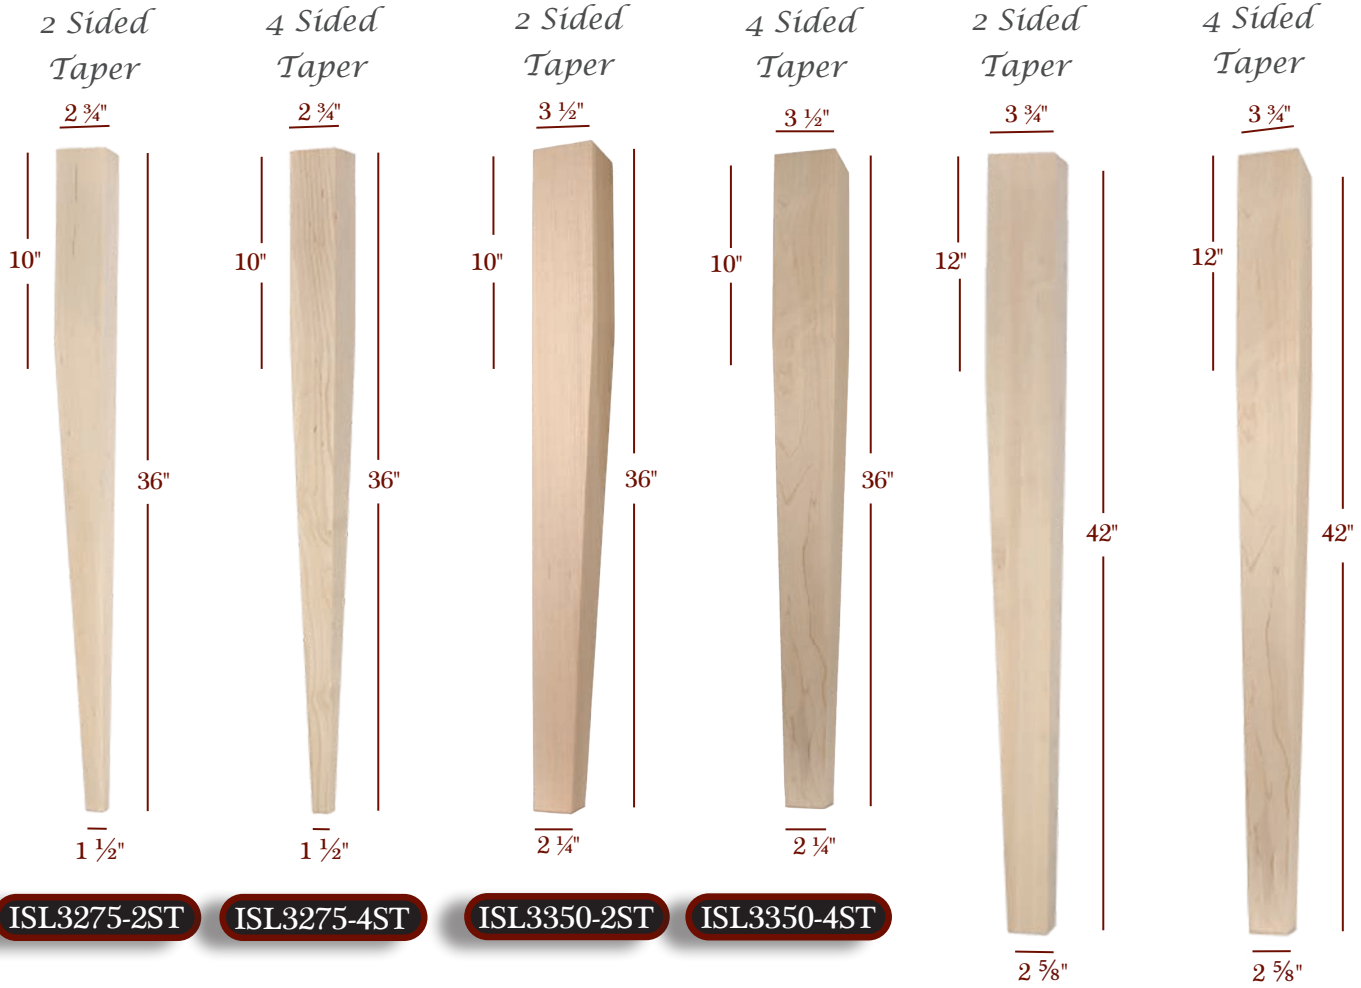

SQUARE PROFILE ISLAND LEGS

COSMO

Square Profile
36" & 42" Posts & Legs

ISL3275-2ST

ISL3275-4ST

ISL3350-2ST

ISL3350-4ST

BAR3375-2ST

BAR3375-4ST

Item No.	Tall	Wide	Top Shank Length	Toe
BAR3350-2ST	42"	3 1/2"	12"	2 1/4"
BAR3350-4ST	42"	3 1/2"	12"	2 1/4"
BAR3375-2ST	42"	3 3/4"	12"	2 5/8"
BAR3375-4ST	42"	3 3/4"	12"	2 5/8"
BAR3475-2ST	42"	4 3/4"	12"	3 1/2"
BAR3475-4ST	42"	4 3/4"	12"	3 1/2"
ISL3275-2ST	36"	2 3/4"	10"	1 1/2"
ISL3275-4ST	36"	2 3/4"	10"	1 1/2"
ISL3350-2ST	36"	3 1/2"	10"	2 1/4"
ISL3350-4ST	36"	3 1/2"	10"	2 1/4"
ISL3375-2ST	36"	3 3/4"	10"	2 5/8"
ISL3375-4ST	36"	3 3/4"	10"	2 5/8"
ISL3475-2ST	36"	4 3/4"	10"	3 1/2"
ISL3475-4ST	36"	4 3/4"	10"	3 1/2"

Assorted Ferrules for Legs
Timber Wolf offers assorted ferrules that fit many of our legs. Call our office for more information.