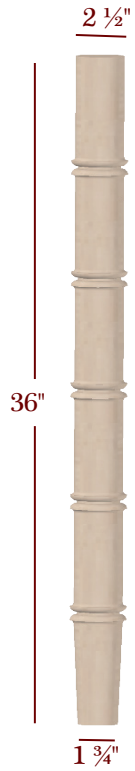

VANITY

Bamboo

Cumberland

Georgian

Huntington

Corner & Vanity Legs

VL56250P