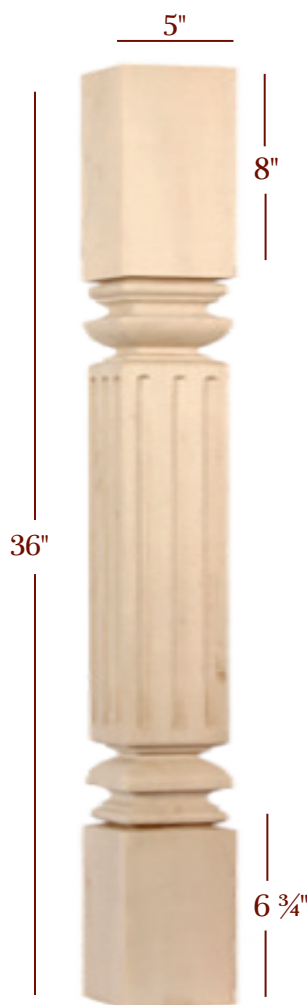

SQUARE PROFILE ISLAND LEGS BRANSON

Fluted Square

ISL8500CF

36" & 42" Posts & Legs
Square Profile

Item No.	Tall	Wide	Top Shank Length	Bottom Shank Length
ISL8300CF	36"	3"	8"	6 3/4"
ISL8350CF	36"	3 1/2"	8"	6 3/4"
ISL8375CF	36"	3 3/4"	8"	6 3/4"
ISL8500CF	36"	5"	8"	6 3/4"
BAR8300CF	42"	3"	8"	6 3/4"
BAR8350CF	42"	3 1/2"	8"	6 3/4"
BAR8375CF	42"	3 3/4"	8"	6 3/4"
BAR8500CF	42"	5"	8"	6 3/4"