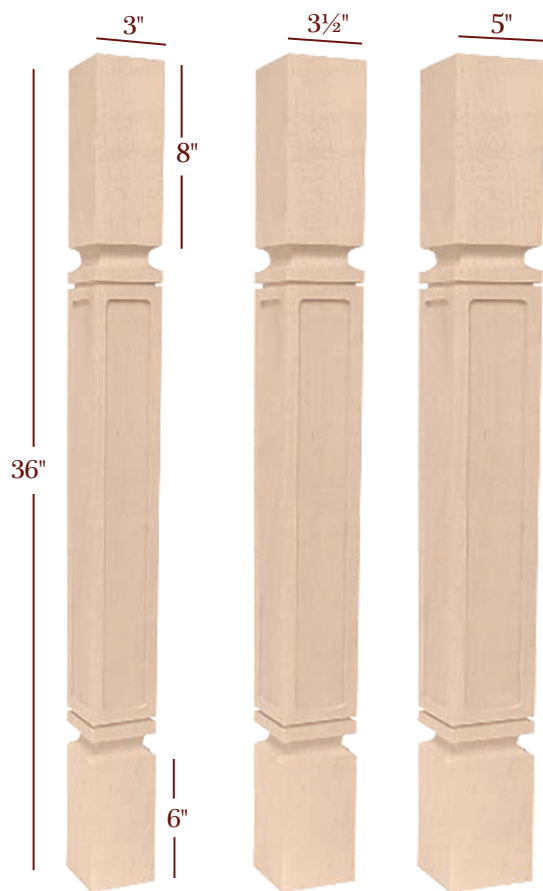

Full Window

ISL22300-FW   ISL22350-FW   ISL22500-FW