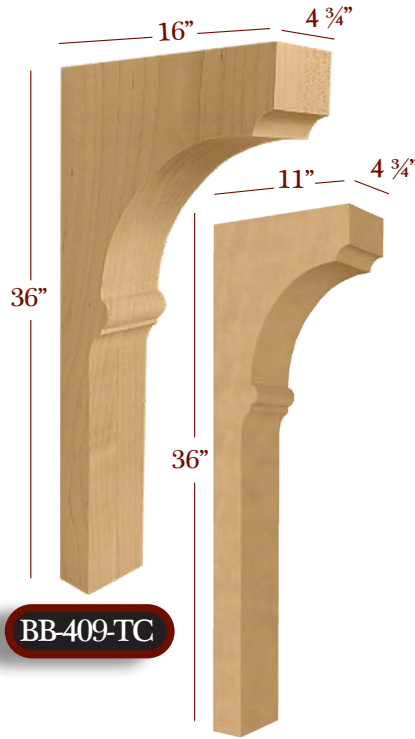

NANTUCKET

BB-409-TC

BB-409-TCLP