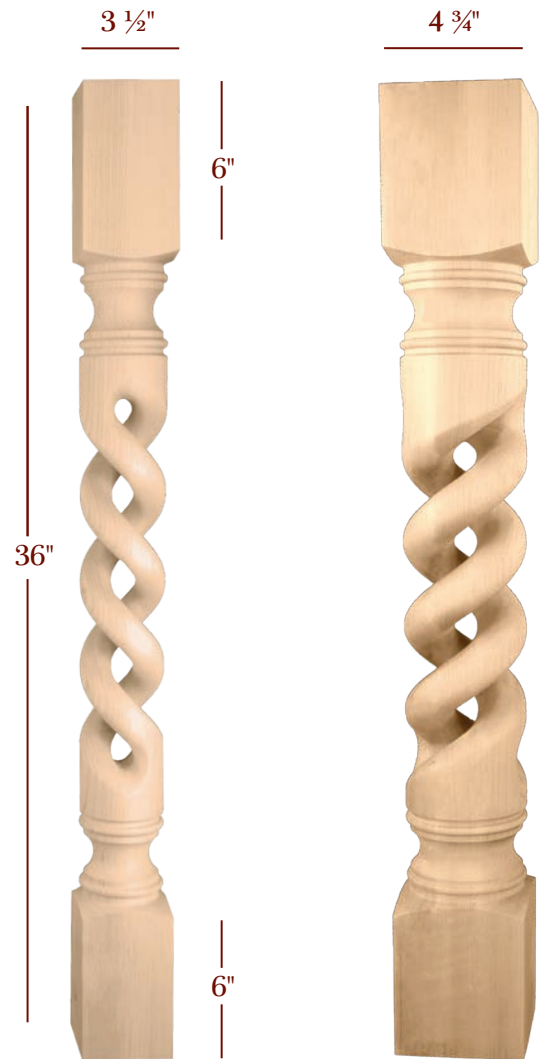

ISL20375P

ISL20375F

ISL20500P

ISL20500F

*Santa Fe Island legs are also available in 36" and 42" lengths.
see grid below:*

Item No.	Desc.	Tall	Wide	Top Shank Length	Bottom Shank Length
BAR20300F	Fluted	42"	3"	12"	6 3/4"
BAR20300P	Plain	42"	3"	12"	6 3/4"
BAR20350F	Fluted	42"	3 1/2"	12"	6 3/4"
BAR20350P	Plain	42"	3 1/2"	12"	6 3/4"
BAR20375F	Fluted	42"	3 3/4"	12"	6 3/4"
BAR20375P	Plain	42"	3 3/4"	12"	6 3/4"
BAR20500F	Fluted	42"	5"	12"	6 3/4"
BAR20500P	Plain	42"	5"	12"	6 3/4"
ISL20300F	Fluted	36"	3"	8"	6 3/4"
ISL20300P	Plain	36"	3"	8"	6 3/4"
ISL20350F	Fluted	36"	3 1/2"	8"	6 3/4"
ISL20350P	Plain	36"	3 1/2"	8"	6 3/4"
ISL20375F	Fluted	36"	3 3/4"	8"	6 3/4"
ISL20375P	Plain	36"	3 3/4"	8"	6 3/4"
ISL20500F	Fluted	36"	5"	8"	6 3/4"
ISL20500P	Plain	36"	5"	8"	6 3/4"

ISL20375P & ISL20500P
Shown in Picture

ROUND PROFILE
ISLAND LEGS

SAVANNAH

NEW PRODUCTS

Savannah Series Legs available in 29" lengths
see page 136

Item No.	Desc.	Tall	Wide	Top Shank Length	Toe
ISL7375E	Reeded	36"	3 3/4"	12"	1 5/8"
ISL7375P	Plain	36"	3 3/4"	12"	1 5/8"
ISL7500E	Reeded	36"	5"	12"	2 3/4"
ISL7500P	Plain	36"	5"	12"	2 3/4"

Find a matching Bun Feet
on pages 146-154

SOLOMON

Hollow Barley Twist

36" & 42" Posts & Legs
Round Profile

ISL51350-HBT-R

ISL51475-HBT-L

Solomon leg also available in left and right twist styles. See grid below:

Item No.	Desc.	Tall	Wide	Top Shank Length	Bottom Shank Length
ISL51350-HBT-R	Hollow Barley Twist	36"	3 1/2"	6"	6"
ISL51350-HBT-L	Hollow Barley Twist	36"	3 1/2"	6"	6"
ISL51475-HBT-R	Hollow Barley Twist	36"	4 3/4"	6"	6"
ISL51475-HBT-L	Hollow Barley Twist	36"	4 3/4"	6"	6"