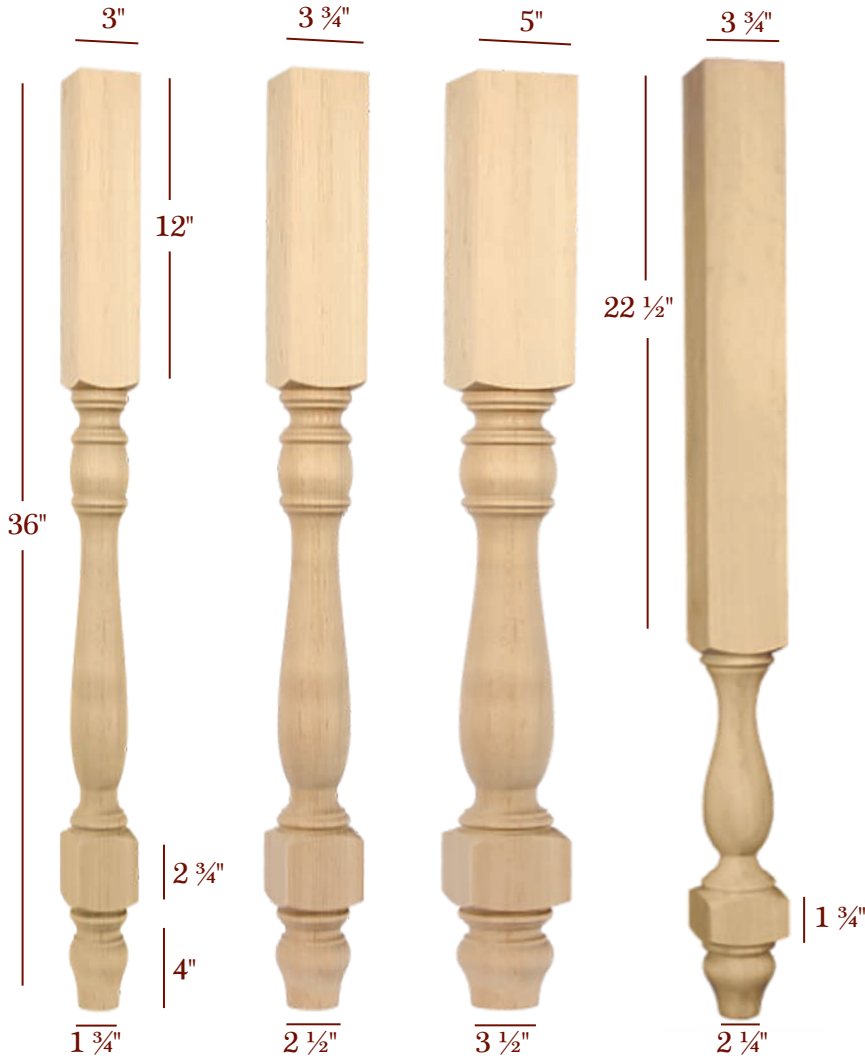

ISL97275P

ISL97350P

ISL97475P

Round Profile
36" & 42" Posts & Legs

*Items offered in up to 16 species.
For prices and availability, please reference the price guide.*

*Top View:
Vista Posts are fully round*

Item No.	Tall	Deep	Wide
BAR97275P	42"	2 3/4"	2 3/4"
BAR97350P	42"	3 1/2"	3 1/2"
BAR97475P	42"	4 3/4"	4 3/4"
ISL97275P	36"	2 3/4"	2 3/4"
ISL97350P	36"	3 1/2"	3 1/2"
ISL97475P	36"	4 3/4"	4 3/4"

*Find a matching Bun Feet
on pages 146-154*

Scan to shop
Kitchen Island Legs on
TimberWolfForest.com

ROUND PROFILE
ISLAND LEGS

WINSTON

NEW PRODUCTS

WESTMINISTER

Plain

Closed Barley Twist

36" & 42" Posts & Legs
Round Profile

Westminster leg also available in left and right twist styles.
See grid below:

Item No.	Tall	Wide	Top Shank Length	Bottom Shank Length
ISL65350-CBT-L	36"	3 1/2"	6"	6"
ISL65350-CBT-R	36"	3 1/2"	6"	6"
ISL65475-CBT-L	36"	4 3/4"	6"	6"
ISL65475-CBT-R	36"	4 3/4"	6"	6"