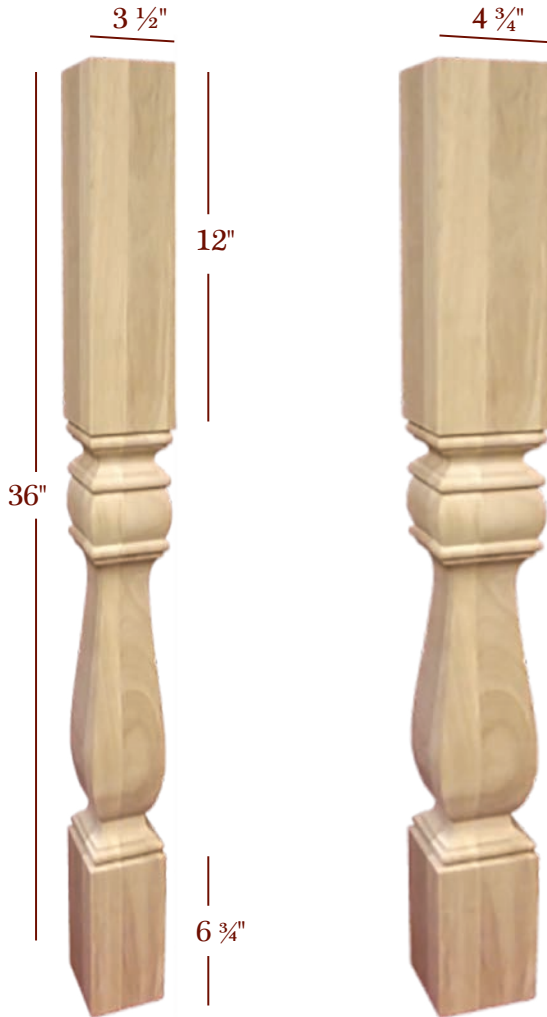

SQUARE PROFILE
ISLAND LEGS

DILLION

Plain Square

ISL27350CP

ISL27475CP