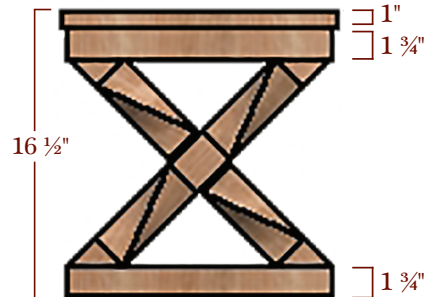

BENCH BASE

Front View