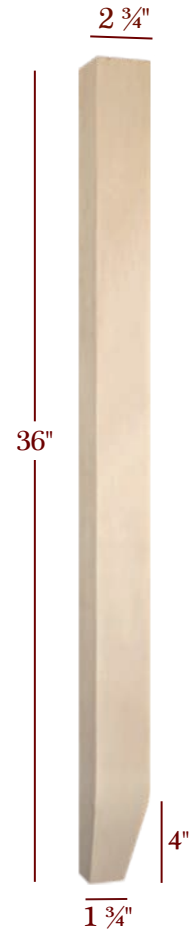

VL98275P-2ST