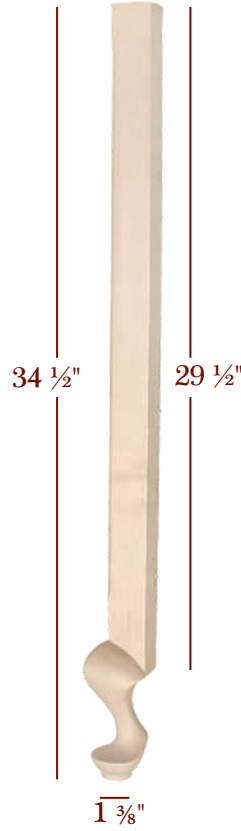

CATHEDRAL

Queen Anne Style Corner Posts

Corner & Vanity Legs

Plain

HB1000

Item No.	Desc.	Tall	Width	Top Shank Length	Bottom Foot Length	Toe
CP-QATF-36	Fluted	36"	2 3/8"	4"	5"	1 3/4"
CP-QATP-36	Plain	36"	2 3/8"	4"	5"	1 3/4"
HB1000	Plain	34 1/2"	1 13/16"	29 1/2"	5"	1 3/8"

Items offered in up to 16 species.
For prices and availability, please reference the price guide.

More Queen Anne Legs can be found on pages:

110 - 112