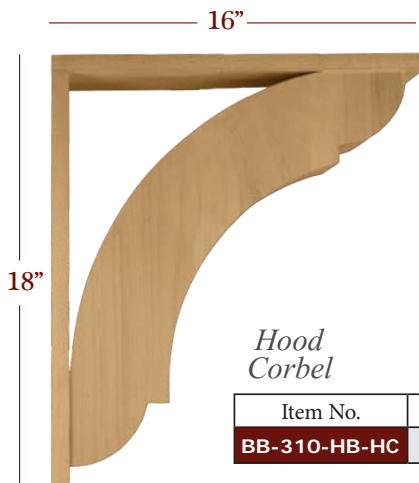

Item No.	Tall	Deep	Wide
CBL-22HB-FC	34 1/2"	12"	6"

CORBELS

MISSION

Corbels, Brackets & Onlays

CBL-VM430

CBL-VM429

CBL-VM428

CBL-VM427

CBL-VM426

Item No.	Tall	Deep	Wide
CBL-VM430	36"	8"	8"
CBL-VM429	26 1/2"	7"	7"
CBL-VM428	18 1/2"	5 3/4"	5 3/4"
CBL-VM427	14"	5"	5"
CBL-VM426	10 1/2"	4"	4"

CBL-PM10

CBL-PM9

CBL-PM8

CBL-PM2

CBL-PM1

Item No.	Tall	Deep	Wide
CBL-PM8	7 1/2"	5"	4 1/2"
CBL-PM9	10 5/8"	7"	5"
CBL-PM10	16 15/16"	7 5/8"	6 3/4"

Item No.	Tall	Deep	Wide
CBL-PM1	8"	5"	2"
CBL-PM2	12"	9"	3"

CORBELS

MISSION

NEW PRODUCTS

HOLLOW BACK MANCHESTER

Hood
Corbel

Item No.	Tall	Deep	Wide	Description
BB-310-HB-HC	18"	16"	3 1/4"	Hood Corbel

Bar
Brackets