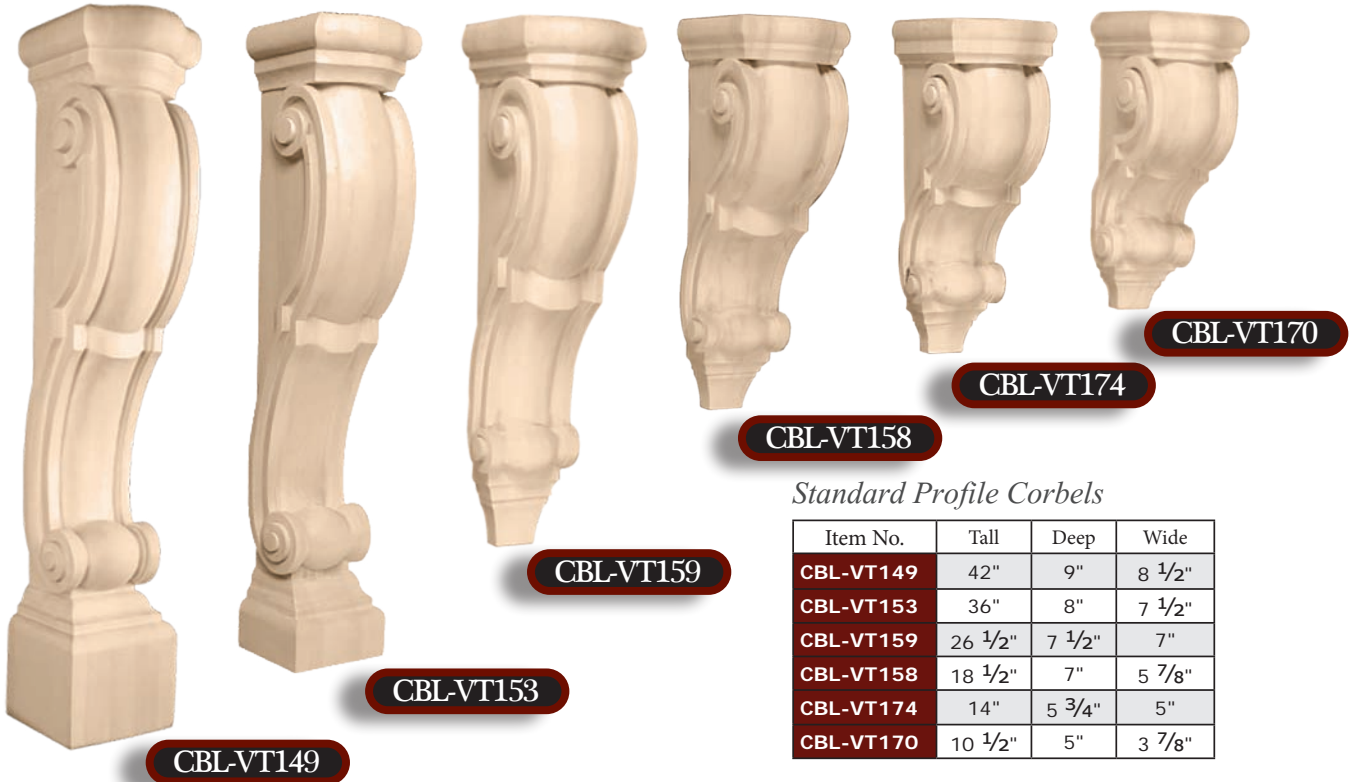

CBL-WC23-M

CBL-WC23-L

Item No.	Tall	Deep	Wide
CBL-WC22-S	6 3/4"	4 1/2"	2"
CBL-WC22-M	10"	7"	3"
CBL-WC22	14"	6"	3"
CBL-WC22-XL	18"	12"	4 1/2"
CBL-WC23-S	6"	2 3/4"	3"
CBL-WC23-M	10"	7"	5"
CBL-WC23-L	14"	6"	5"

CBL-004-XL

CBL-004-L

CBL-004-M

CBL-004-S

CBL-004-XS

Item No.	Tall	Deep	Wide
CBL-004-XL	22"	12"	4 3/4"
CBL-004-L	14"	8 1/2"	3"
CBL-004-M	10"	6"	3"
CBL-004-S	7 1/2"	4 1/2"	3"
CBL-004-XS	5"	3"	3"

CORBELS

TRADITIONAL

Corbels, Brackets & Onlays

Standard Profile Corbels

Item No.	Tall	Deep	Wide
CBL-VT149	42"	9"	8 1/2"
CBL-VT153	36"	8"	7 1/2"
CBL-VT159	26 1/2"	7 1/2"	7"
CBL-VT158	18 1/2"	7"	5 7/8"
CBL-VT174	14"	5 3/4"	5"
CBL-VT170	10 1/2"	5"	3 7/8"

Low Profile Corbels

Item No.	Tall	Deep	Wide
CBL-VT178	34"	5 3/4"	8 1/2"
CBL-VT179	28"	5"	7 1/2"
CBL-VT180	22"	4 1/2"	7"
CBL-VT181	14 5/8"	3 3/4"	6"
CBL-VT182	10"	2 1/2"	4 1/2"

CORBELS TRADITIONAL

CBL-PT3