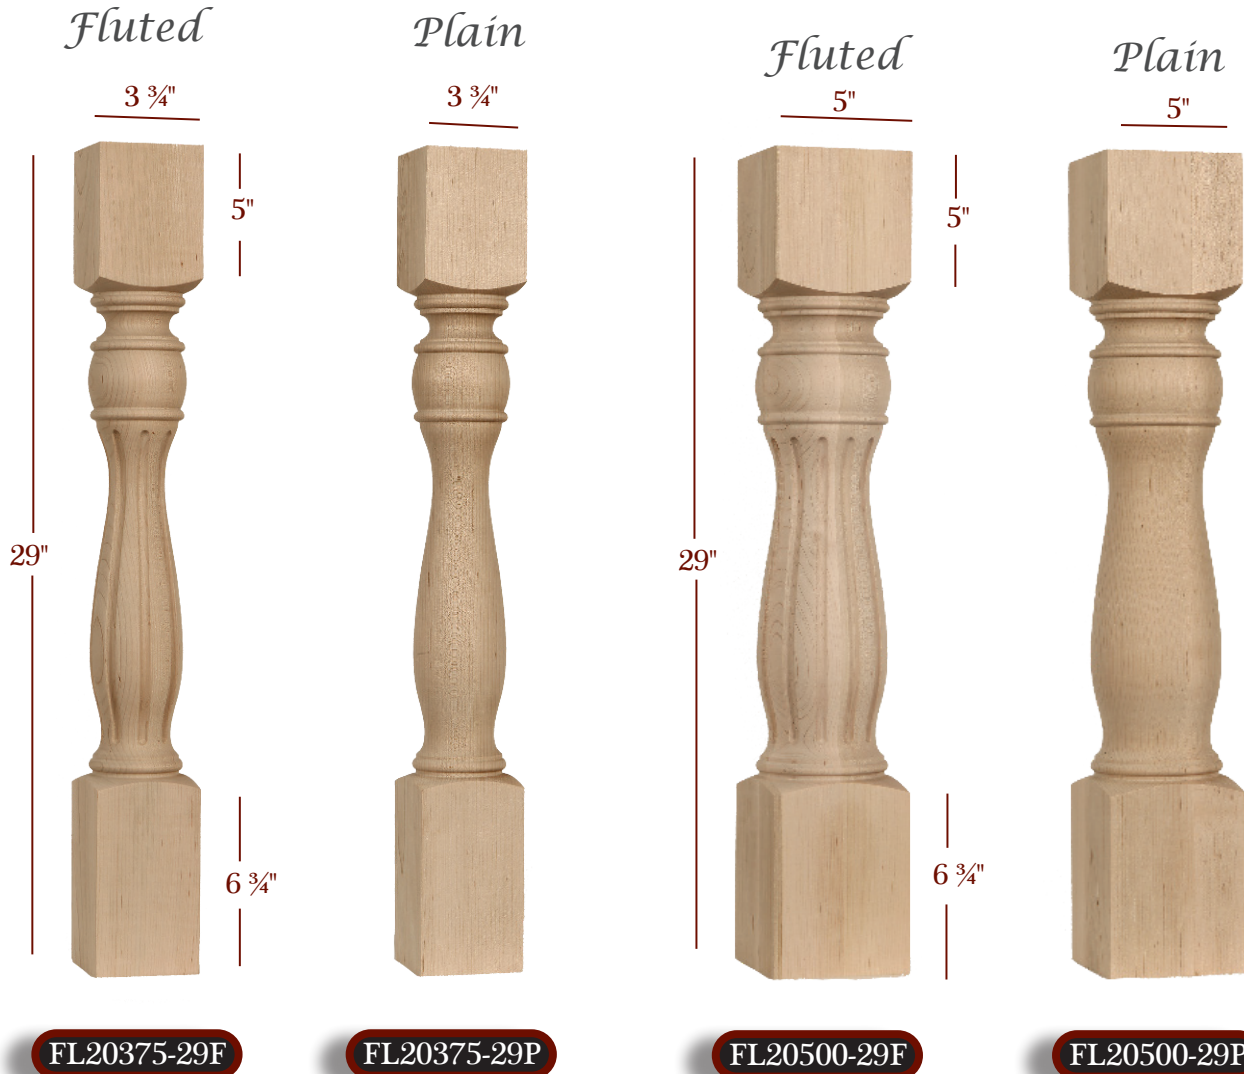

Items offered in up to 16 species.
For prices and availability, please reference the price guide.

Scan to shop
Furniture Legs on
TimberWolfForest.com

Furniture Legs

DINING TABLE LEGS SANTA FE

Item No.	Description	Tall	Wide	Top Shank Length	Bottom Shank Length
FL20375-29F	Fluted	29"	3 3/4"	5"	6 3/4"
FL20375-29P	Plain	29"	3 3/4"	5"	6 3/4"
FL20500-29F	Fluted	29"	5"	5"	6 3/4"
FL20500-29P	Plain	29"	5"	5"	6 3/4"