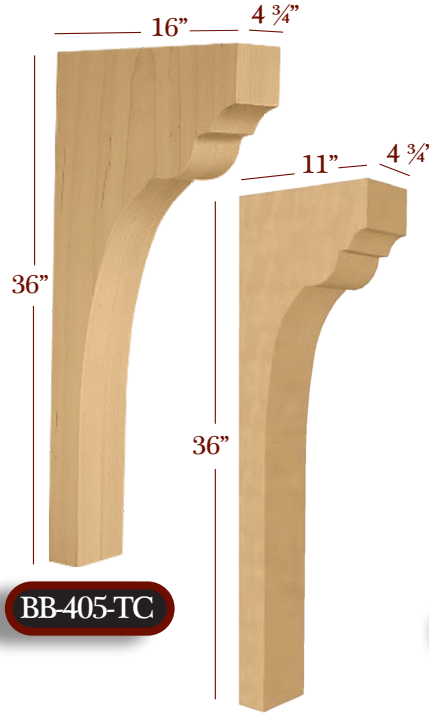

BB-402-TCLP

COVE

BB-403-TC

BB-403-TCLP

Items offered in up to 16 species.

For prices and availability, please reference the price guide.

Scan to shop Corbels and Brackets on TimberWolfForest.com

Item No.	Tall	Deep	Width	Description
BB-401-TC	36"	16"	4 3/4"	Trim to Fit Corbel
BB-401-TCLP	36"	11"	4 3/4"	Trim to Fit Corbel- Low Profile
BB-402-TC	36"	16"	4 3/4"	Trim to Fit Corbel
BB-402-TCLP	36"	11"	4 3/4"	Trim to Fit Corbel- Low Profile
BB-403-TC	36"	16"	4 3/4"	Trim to Fit Corbel
BB-403-TCLP	36"	11"	4 3/4"	Trim to Fit Corbel- Low Profile
BB-404-TC	36"	16"	4 3/4"	Trim to Fit Corbel
BB-404-TCLP	36"	11"	4 3/4"	Trim to Fit Corbel- Low Profile
BB-405-TC	36"	16"	4 3/4"	Trim to Fit Corbel
BB-405-TCLP	36"	11"	4 3/4"	Trim to Fit Corbel- Low Profile
BB-406-TC	36"	16"	4 3/4"	Trim to Fit Corbel
BB-406-TCLP	36"	11"	4 3/4"	Trim to Fit Corbel- Low Profile
BB-408-TC	36"	16"	4 3/4"	Trim to Fit Corbel
BB-408-TCLP	36"	11"	4 3/4"	Trim to Fit Corbel- Low Profile
BB-409-TC	36"	16"	4 3/4"	Trim to Fit Corbel
BB-409-TCLP	36"	11"	4 3/4"	Trim to Fit Corbel- Low Profile
BB-410-TC	36"	16"	4 3/4"	Trim to Fit Corbel
BB-410-TCLP	36"	11"	4 3/4"	Trim to Fit Corbel- Low Profile

TRIM TO HEIGHT HOOD & ISLAND CORBELS

LEXINGTON

BB-404-TC

BB-404-TCLP

PROVIDENCE

BB-405-TC

BB-405-TCLP

CRAFTSMAN