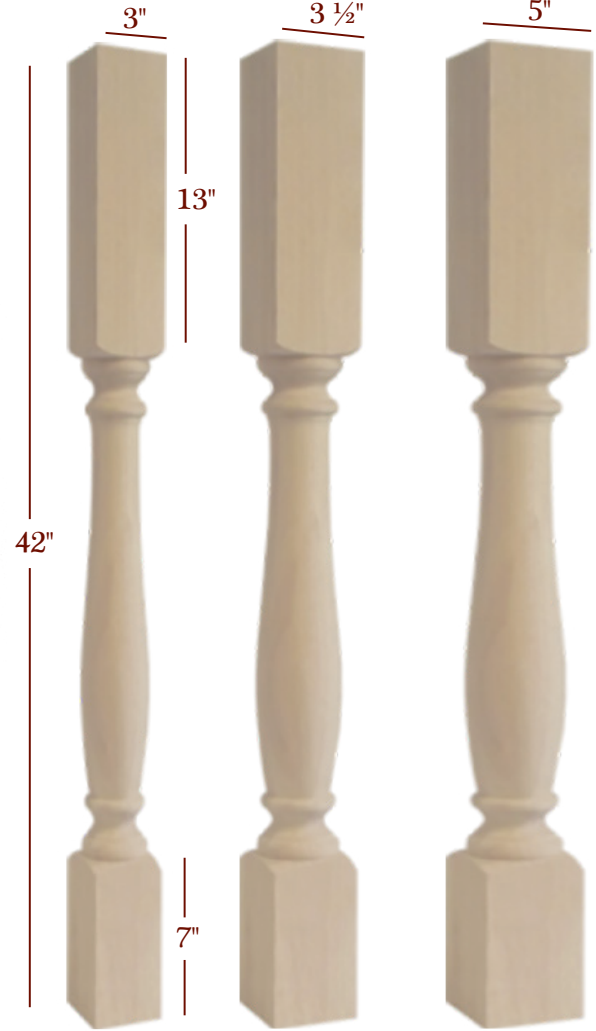

BAR12300P   **BAR12350P**   **BAR12500P**

Items offered in up to 16 species.

For prices and availability, please reference the price guide.

Item No.	Tall	Wide	Top Shank Length	Bottom Shank Length
BAR12300P	42"	3"	13"	7"
BAR12350P	42"	3 1/2"	13"	7"
BAR12375P	42"	3 3/4"	13"	7"
BAR12500P	42"	5"	13"	7"
ISL12300P	36"	3"	7"	7"
ISL12350P	36"	3 1/2"	7"	7"
ISL12375P	36"	3 3/4"	7"	7"
ISL12500P	36"	5"	7"	7"

Scan to shop
Kitchen Island Legs on
TimberWolfForest.com

*Find a matching Bun Feet
on pages 146-154*

Phone: 877-504-WOLF
(9653)