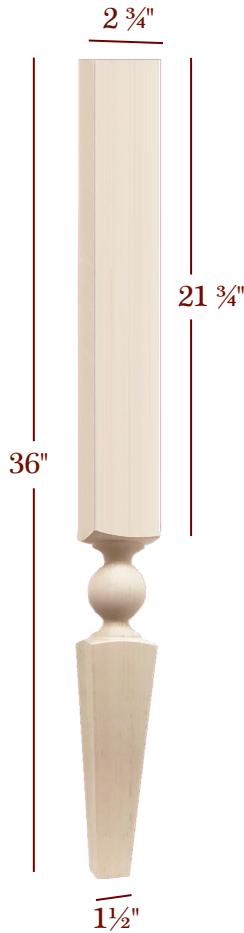

VANITY

Manhattan

Shaker

Mission

Monaco

Skyline

VL29275TP

Corner & Vanity Legs

Item No.	Desc.	Tall	Wide	Top Shank Length	Toe
VL22275-FWTP	Tapered Full Window	36"	2 3/4"	18"	1 1/2"
VL22275-OWTP	Tapered Outline Window	36"	2 3/4"	18"	1 1/2"
VL29275TP	Tapered Square Turning	36"	2 3/4"	21 3/4"	1 1/2"
VL21350CP	Square Turned	36"	3 1/2"	26 7/8"	1"
VL98275P-2ST	Tapered Toe	36"	2 3/4"	32"	1 3/4"
VL99275P	Straight Square	36"	2 3/4"	N/A	N/A

Items offered in up to 16 species.

For prices and availability, please reference the price guide.