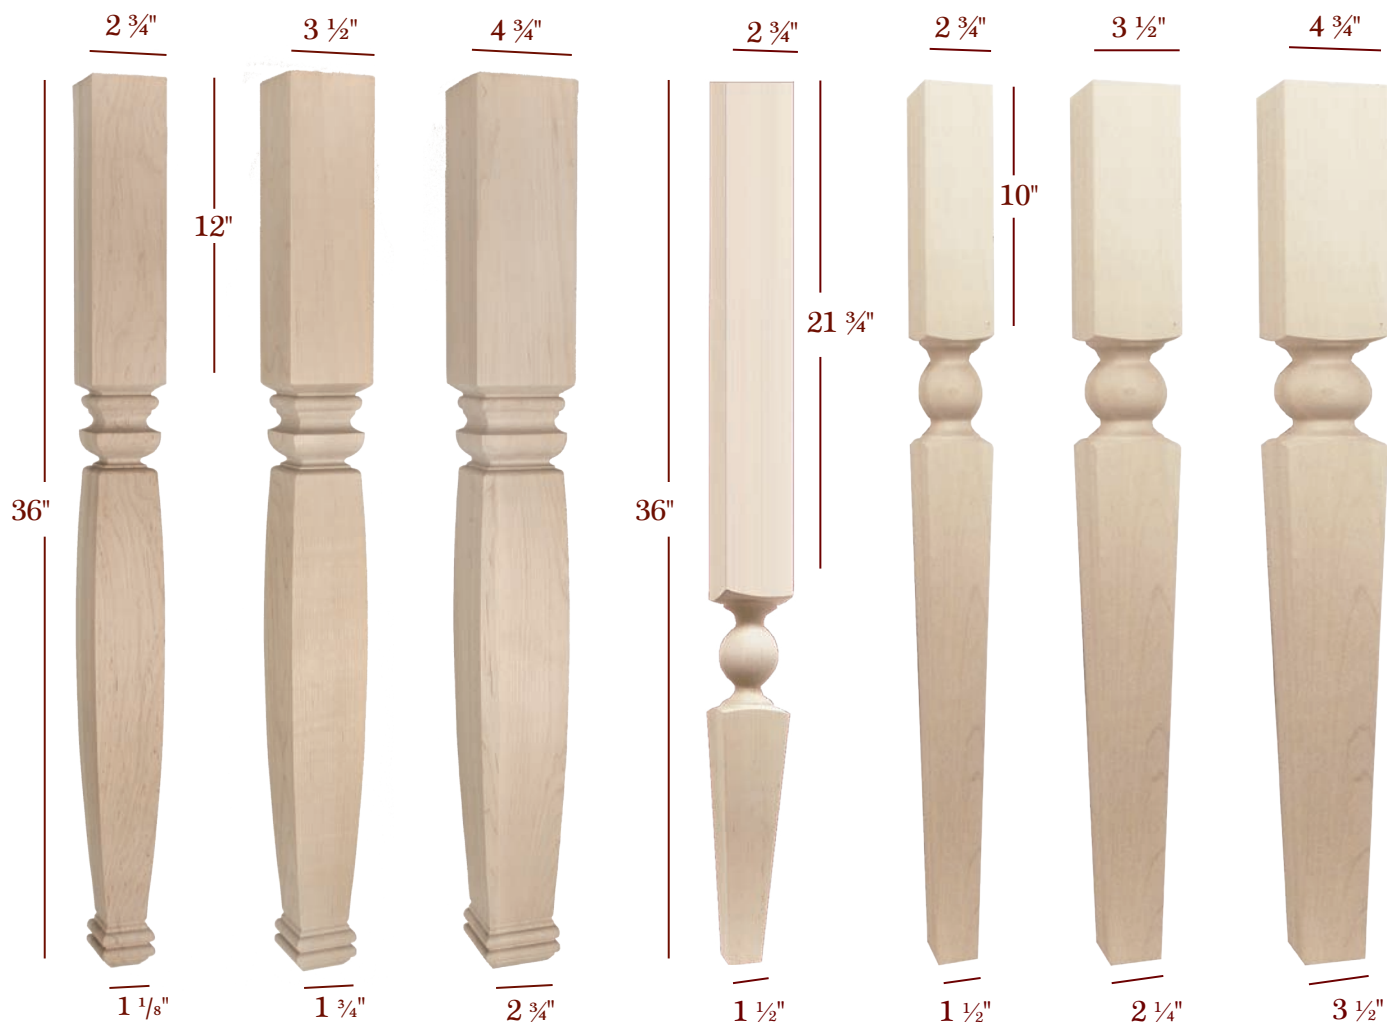

Helix Series Legs are also available in 18", 21" and 29" lengths. See pages 124-126

Find a matching Bun Feet on pages 146-154

SQUARE PROFILE
ISLAND LEGS

NEW PRODUCTS

HERITAGE

Mortise and Tenon

LIBERTY

Plain Square

Item No.	Tall	Wide	Top Shank Length	Bottom Shank Length	Toe
ISL53275-MT	36"	2 3/4"	10"	N/A	2 3/4"
ISL53350-MT	36"	3 1/2"	10"	N/A	3 1/2"
ISL53475-MT	36"	4 3/4"	10"	N/A	4 3/4"
ISL40275CP	36"	2 3/4"	7 3/16"	7 3/16"	N/A
ISL40350CP	36"	3 1/2"	7 3/16"	7 3/16"	N/A
ISL40475CP	36"	4 3/4"	7 3/16"	7 3/16"	N/A

SQUARE PROFILE
ISLAND LEGS

LIVINGSTON

MANHATTAN

Plain Square

Plain Square

36" & 42" Posts & Legs
Square Profile

ISL17275CP

ISL17350CP