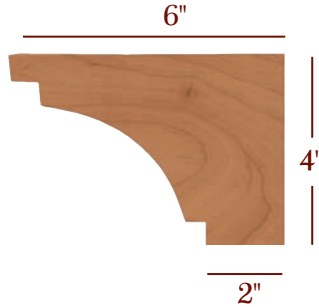

HOLLINGSWORTH

PEDESTAL FEET

NEW PRODUCTS

4" Right Straight Edge