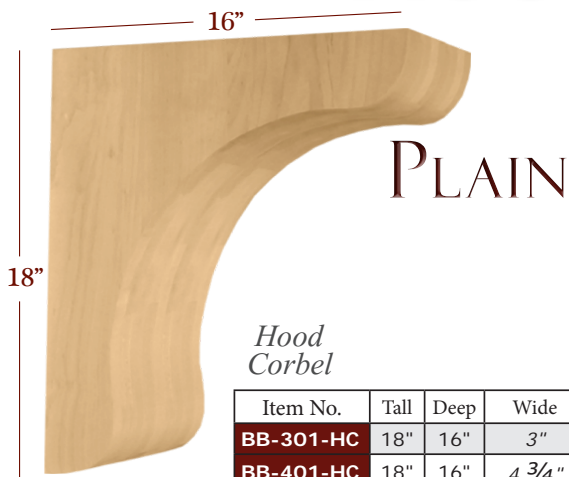

CORBELS, BRACKETS, APPLIQUES & ONLAYS

Featured Corbel:
WC14

Phone: 877-504-WOLF
(9653)

BRACKETS & HOOD CORBELS

PLAIN

Hood Corbel

Item No.	Tall	Deep	Wide	Description
BB-301-HC	18"	16"	3"	Hood Corbel
BB-401-HC	18"	16"	4 3/4"	Hood Corbel