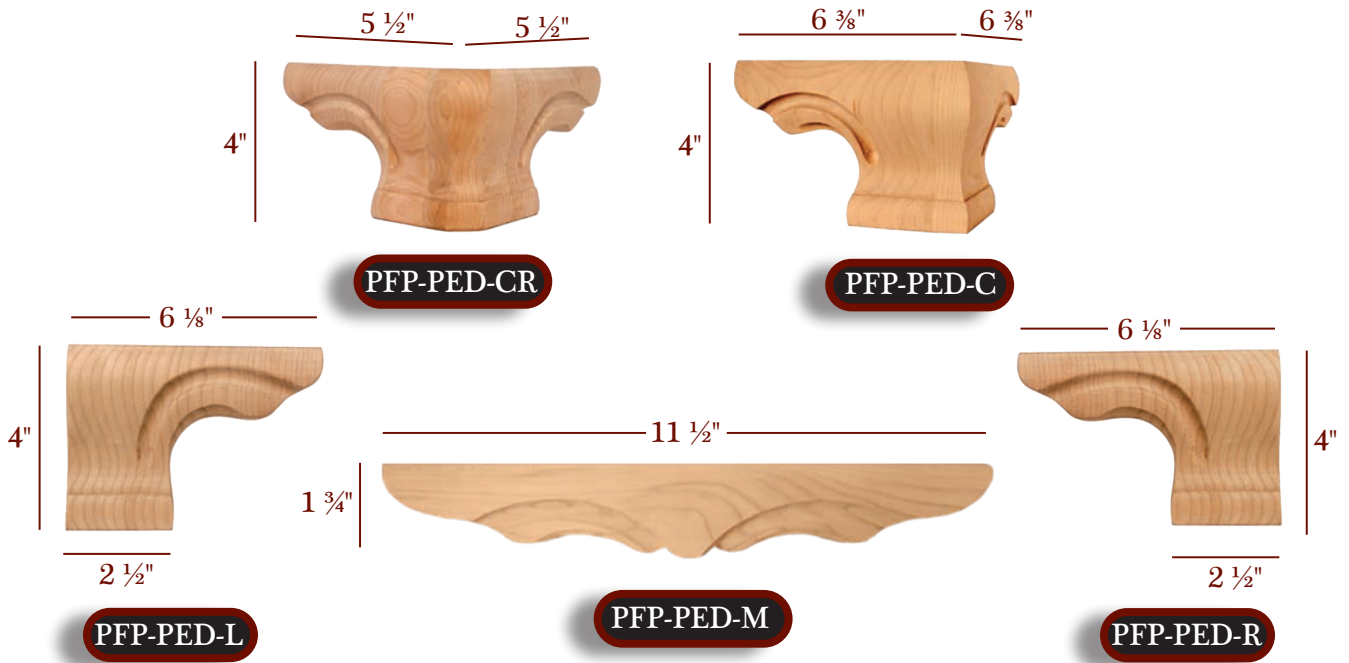

MADERA

PEDESTAL FEET