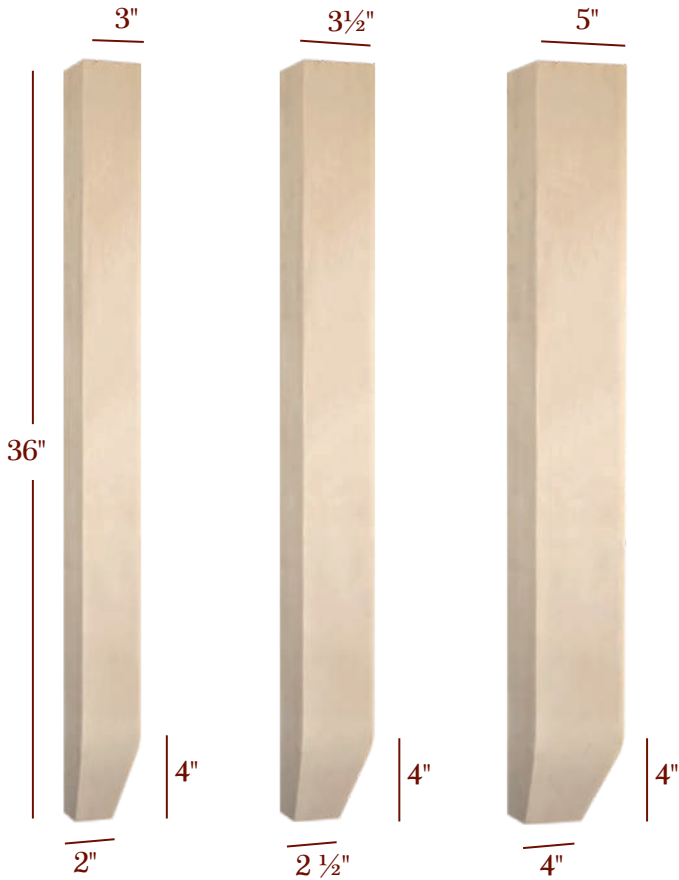

Find a matching Bun Feet
on pages 146-154

Other square and length sizes available upon request. Call our office for more information.

SQUARE PROFILE
ISLAND LEGS

SHAKER

Two Sided Taper Toe

ISL98300P-2ST

ISL98350P-2ST