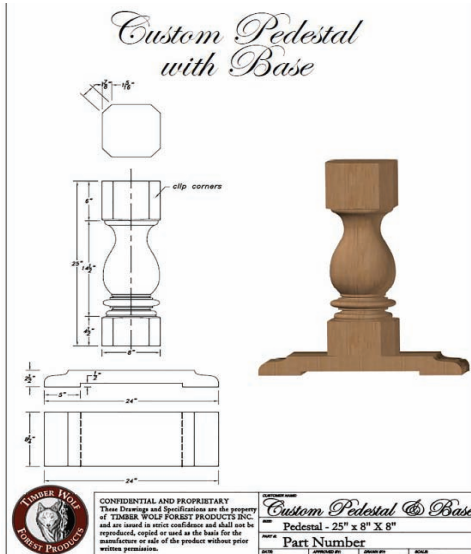

CUSTOM FABRICATION