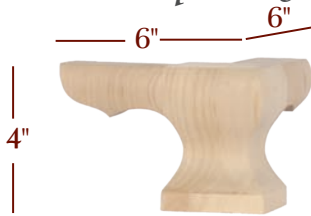

Corner Square Face