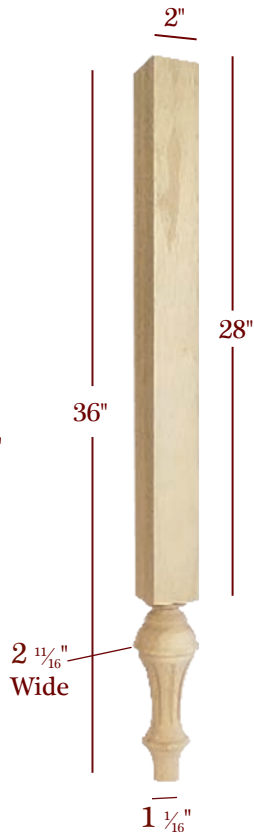

Monte Cristo

VL1101F