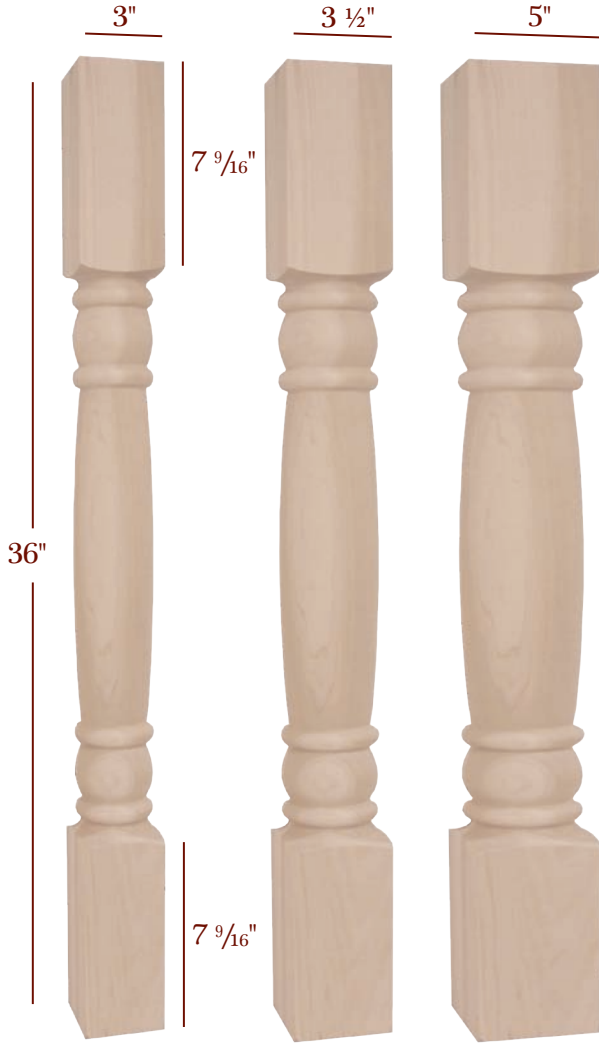

ROUND PROFILE
ISLAND LEGS

NEW PRODUCTS

ACANTHUS

ASHEVILLE

Acanthus

Plain

ISL31500FA

ISL61300P

ISL61350P

ISL61500P

Find matching Acanthus Corbels on pages: 37 - 38

Find a matching Bun Feet on pages 146-154

Item No.	Desc.	Tall	Wide	Top Shank Length	Bottom Shank Length
ISL31500FA	Fluted Acanthus	36"	5"	7 11/16"	7 11/16"
ISL61300P	Plain	36"	3"	8"	8"
ISL61350P	Plain	36"	3 1/2"	8"	8"
ISL61500P	Plain	36"	5"	8"	8"

Round Profile
36" & 42" Posts & Legs

ROUND PROFILE ISLAND LEGS

NEW PRODUCTS

AUBURN

Plain

BELLINGTON

Plain

36" & 42" Posts & Legs
Round Profile