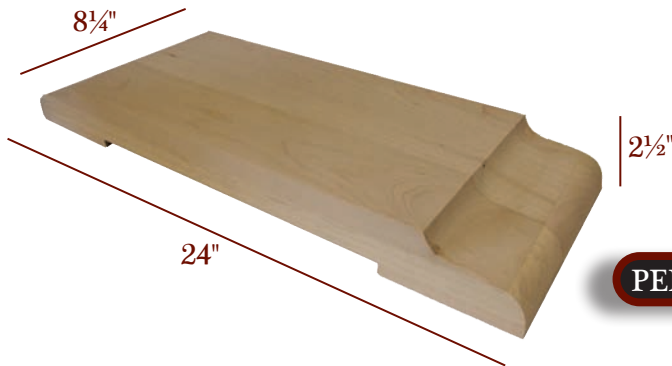

Furniture Legs

TABLE PEDESTAL
 BASE
TUSCAN

PED-801

PED-802

PED-801B

Scan to shop
 The Tuscan Table
 Pedestal Base on
TimberWolfForest.com

Item No.	Description	Tall	Wide	Length	Top Shank Length	Bottom Shank Length
PED-801	Tuscan Table Pedestal	25"	8"	N/A	6"	4 1/2"
PED-801B	Tuscan Table Base	2 1/2"	8 1/4"	24"	N/A	N/A
PED-802	Tuscan Table Pedestal	25"	8"	N/A	6"	4 1/2"