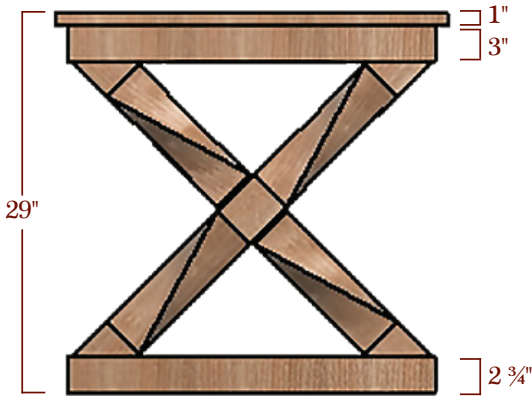

DINING TABLE

BASE

HELIX

NEW PRODUCTS

TABLE BASE

Front View

PED-64X-29

- •Helix Table Base Unit includes one X base (one top rail and one bottom rail assembled), one connector plate and hardware.
- •Does not include table top or stretcher.
- •A complete table requires two Helix Table Base Units.
- •Some assembly required

Item No.	Description	Tall	Wide	Deep
PED-64X-29	Helix Table Base Unit	29"	30"	6"
PED-64X-16.5	Helix Bench Base Unit	16 1/2"	16"	3"

BENCH BASE

PED-64X-16.5

- •Helix Bench Base Unit includes one X base (one top rail and one bottom rail assembled), one connector plate and hardware.
- •Does not include table top or stretcher.
- •A complete table requires two Helix Bench Base Units.
- •Some assembly required

Furniture Legs