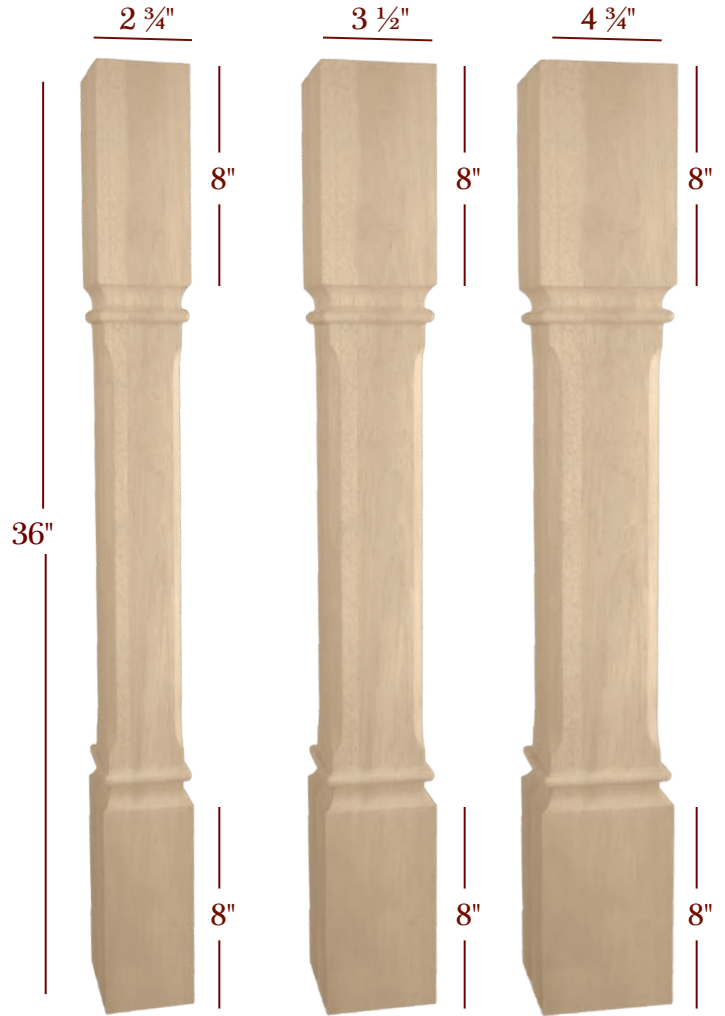

SQUARE PROFILE
ISLAND LEGS

CAMBRIDGE

CHARLOTTE

Plain Square

Plain Square

Square Profile
36" & 42" Posts & Legs

ISL43350CP

ISL43475CP