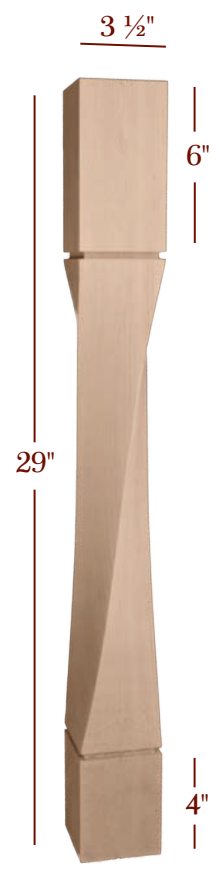

DINING TABLE
LEGS

HELIX

NEW PRODUCTS

Left Helix Post