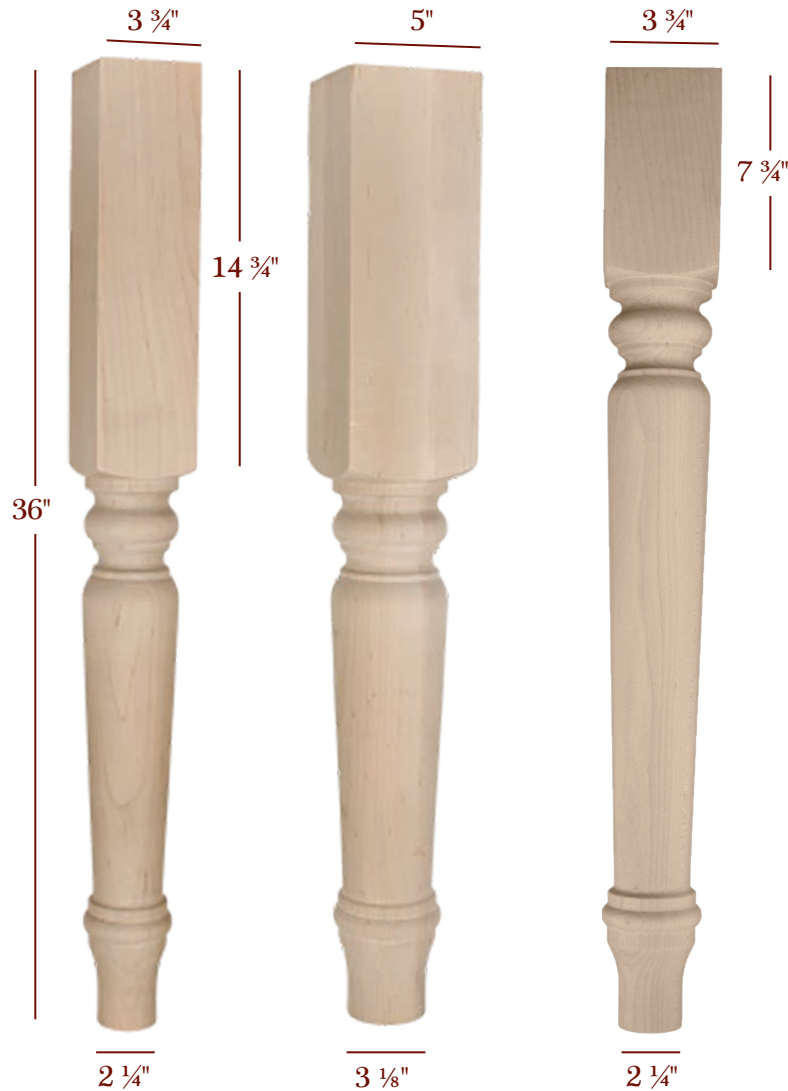

Scan QR code to shop Kitchen Island Legs on TimberWolfForest.com

Find a matching Bun Feet on pages 146-154

ROUND PROFILE ISLAND LEGS HARVEST

NEW PRODUCTS

Fluted

Roped

Harvest Series Leg also available in Roped or Fluted Style. See grid below:

Plain

ISL2375P

ISL2500P

ISL2375P-SS

36" & 42" Posts & Legs Round Profile

ISL2375F

Find a matching Bun Feet on pages 146-154

Item No.	Desc.	Tall	Wide	Top Shank Length	Toe
ISL2375F	Fluted	36"	3 3/4"	14 3/4"	2 1/4"
ISL2500F	Fluted	36"	5"	14 3/4"	3 1/8"
ISL2375F-SS	Fluted	36"	3 3/4"	7 3/4"	2 1/4"
ISL2375P	Plain	36"	3 3/4"	14 3/4"	2 1/4"
ISL2500P	Plain	36"	5"	14 3/4"	3 1/8"
ISL2375P-SS	Plain	36"	3 3/4"	7 3/4"	2 1/4"
ISL2375R	Roped	36"	3 3/4"	14 3/4"	2 1/4"
ISL2500R	Roped	36"	5"	14 3/4"	3 1/8"
ISL2375R-SS	Roped	36"	3 3/4"	7 3/4"	2 1/4"