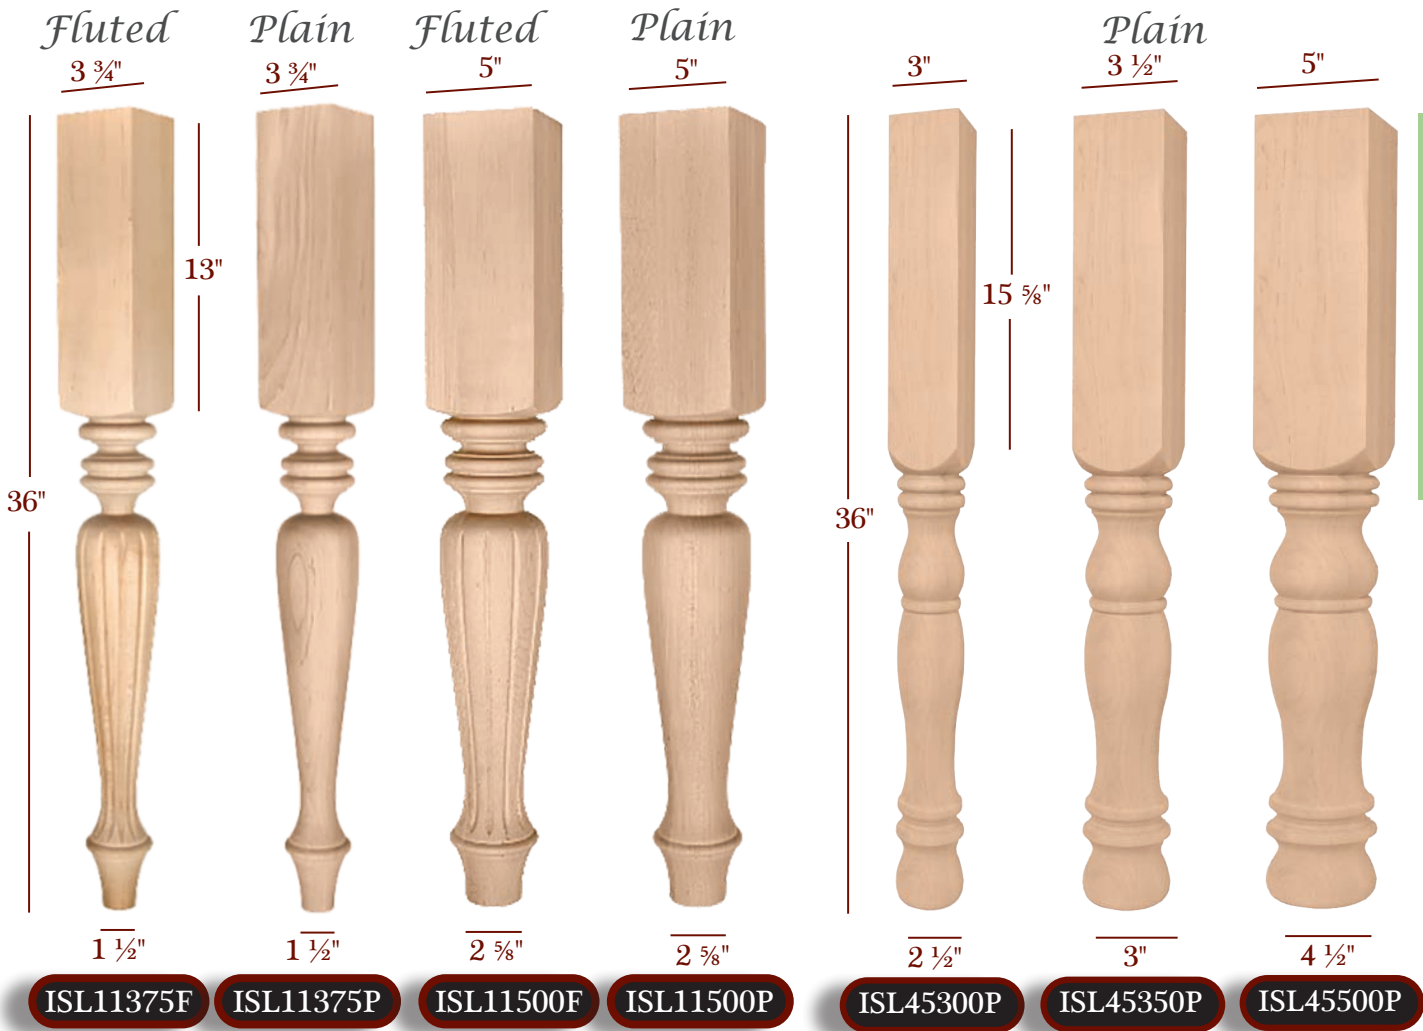

BAR8300R

ISL8375D

Find a matching Bun Feet on pages 146-154

36" & 42" Posts & Legs
Round Profile

ROUND PROFILE
ISLAND LEGS

MONTE CRISTO

ROANOKE

36" & 42" Posts & Legs
Round Profile