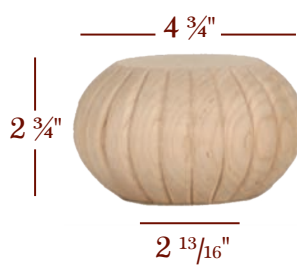

CABINET & FURNITURE FEET

VARIOUS HEIGHTS

BF910

Item No.	Tall	Wide	Toe
BF918-C	2 1/8"	4 1/2"	3 5/16"
BF902	3"	3 5/8"	1 3/4"
BF928-C	5"	4"	1 1/8"
BF929-C	5"	4 1/2"	1 11/16"
BF903	5 1/2"	3 5/8"	1 1/16"
BF916	5 1/2"	3 1/2"	1 1/16"
BF950	6 1/8"	3 1/2"	1 3/8"
BF952	6"	3 1/2"	1 1/2"
BF900	2 3/4"	4 3/4"	2 13/16"
BF910	2 3/4"	4 3/4"	2 13/16"
BF953	5 3/4"	4 3/8"	1 1/4"

Scan to shop
Bun Feet on
TimberWolfForest.com

Var. Height Cabinet Feet