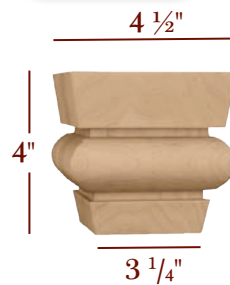

"Leading

CABINET & FURNITURE FEET

NEW PRODUCTS

4" TALL

Item No.	Tall	Wide	Toe
BFS14S-C	4"	3 1/2"	2 1/2"
BFS14L-C	4"	4 3/4"	3 3/4"
BFS22OWS-40	4"	3 1/4"	2 3/8"
BFS22OWL-40	4"	4 3/4"	3 7/8"
BFS22S	4"	2 1/2"	1 1/2"
BFS22L	4"	3 1/2"	2 3/8"
BFS22XL	4"	4 3/4"	3 5/8"
BF997-C	4"	4"	2 5/16"
BF965-C	4"	3 1/2"	2 1/2"
BFS57S-40	4"	3 1/2"	1 3/8"
BFS57L-40	4"	4 3/4"	2 5/8"
BF920-C	4"	3 1/2"	2 1/4"
BFS63L-40	4"	4 1/2"	3 1/4"
BFS63S-40	4"	3"	1 1/2"

BFS63L-40

Scan to shop
Bun Feet on
TimberWolfForest.com