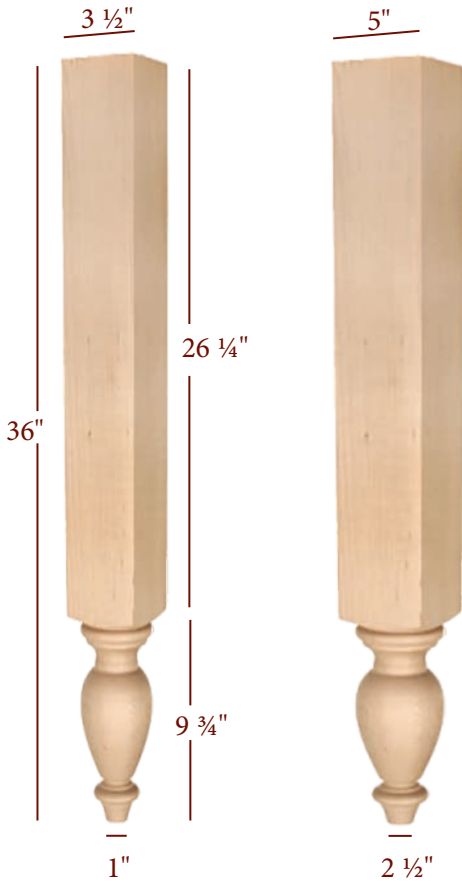

ROUND PROFILE
ISLAND LEGS

TRUMAN

Plain

ISL42350P

ISL42500P

Also part number

HB1035

Item No.	Tall	Wide	Top Shank Length
ISL42350P	36"	3 1/2"	26 1/4"
ISL42500P	36"	5"	26 1/4"

Scan to shop

Kitchen Island Legs on
TimberWolfForest.com

CUSTOM WORK
CAPABILITIES

Timber Wolf Forest Products realizes that needs vary as much as personalities. Often times you find the part, but need it in a different size or species. Regardless of how simple or how complex your need, Timber Wolf is your one stop custom shop for custom components.