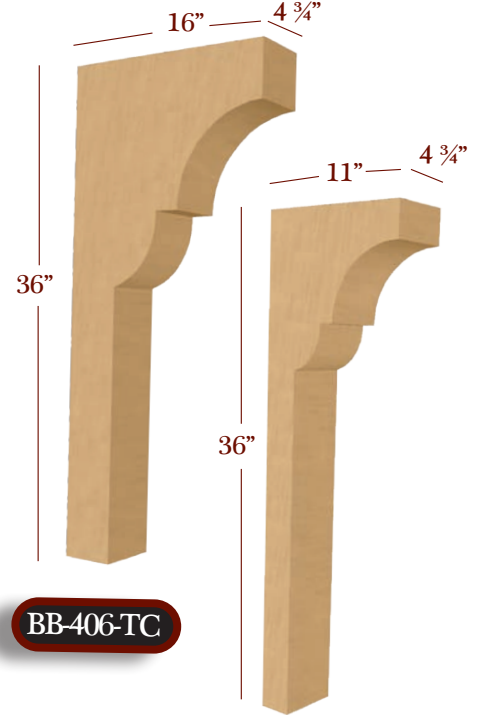

BB-402-TCLP

COVE

BB-403-TC

BB-403-TCLP

Items offered in up to 16 species.

For prices and availability, please reference the price guide.

Scan to shop Corbels and Brackets on TimberWolfForest.com

Item No.	Tall	Deep	Width	Description
BB-401-TC	36"	16"	4 3/4"	Trim to Fit Corbel
BB-401-TCLP	36"	11"	4 3/4"	Trim to Fit Corbel- Low Profile
BB-402-TC	36"	16"	4 3/4"	Trim to Fit Corbel
BB-402-TCLP	36"	11"	4 3/4"	Trim to Fit Corbel- Low Profile
BB-403-TC	36"	16"	4 3/4"	Trim to Fit Corbel
BB-403-TCLP	36"	11"	4 3/4"	Trim to Fit Corbel- Low Profile
BB-404-TC	36"	16"	4 3/4"	Trim to Fit Corbel
BB-404-TCLP	36"	11"	4 3/4"	Trim to Fit Corbel- Low Profile
BB-405-TC	36"	16"	4 3/4"	Trim to Fit Corbel
BB-405-TCLP	36"	11"	4 3/4"	Trim to Fit Corbel- Low Profile
BB-406-TC	36"	16"	4 3/4"	Trim to Fit Corbel
BB-406-TCLP	36"	11"	4 3/4"	Trim to Fit Corbel- Low Profile
BB-408-TC	36"	16"	4 3/4"	Trim to Fit Corbel
BB-408-TCLP	36"	11"	4 3/4"	Trim to Fit Corbel- Low Profile
BB-409-TC	36"	16"	4 3/4"	Trim to Fit Corbel
BB-409-TCLP	36"	11"	4 3/4"	Trim to Fit Corbel- Low Profile
BB-410-TC	36"	16"	4 3/4"	Trim to Fit Corbel
BB-410-TCLP	36"	11"	4 3/4"	Trim to Fit Corbel- Low Profile

TRIM TO HEIGHT HOOD & ISLAND CORBELS

LEXINGTON

BB-404-TC

BB-404-TCLP

PROVIDENCE

BB-405-TC

BB-405-TCLP

CRAFTSMAN