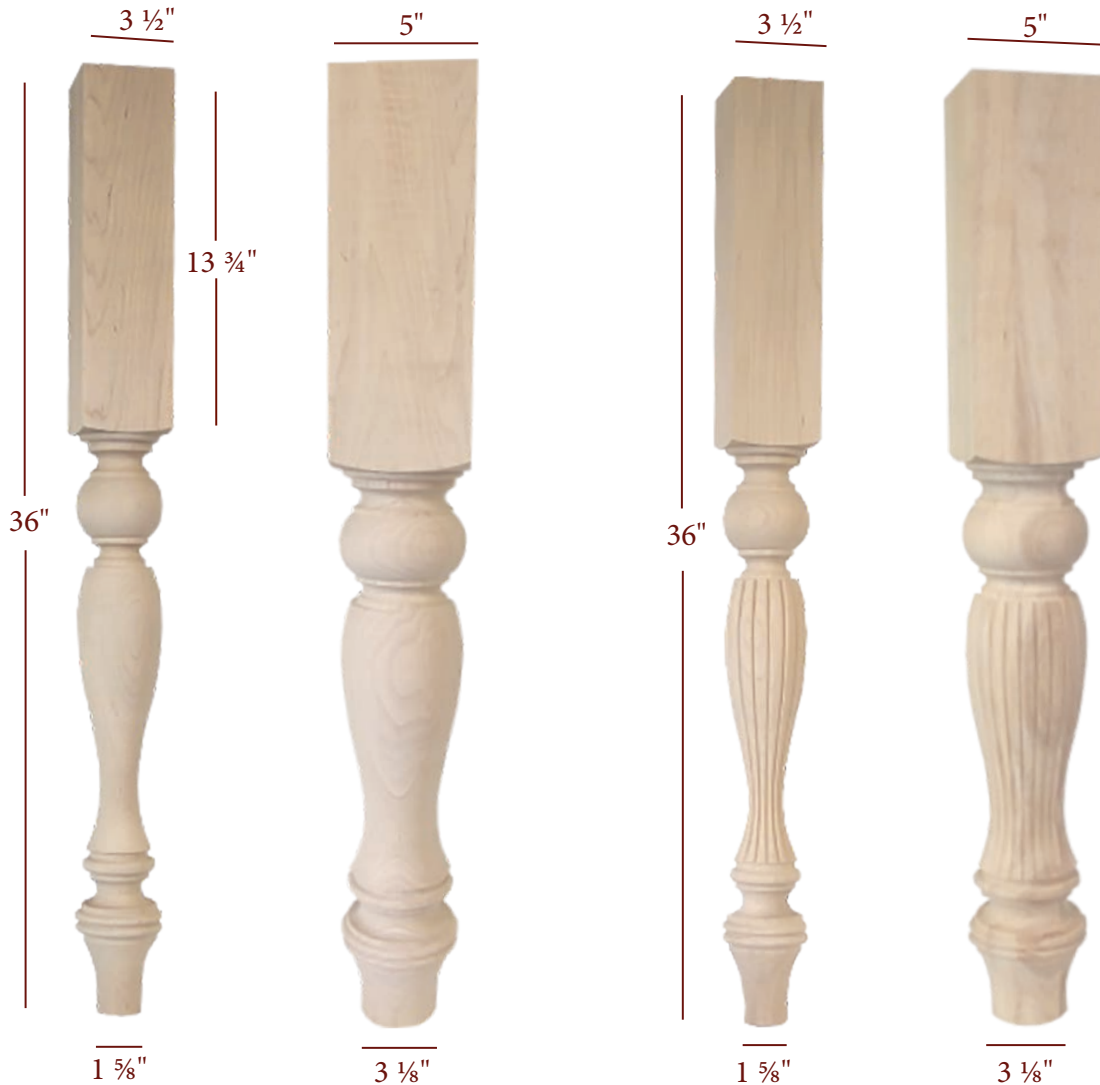

ROUND PROFILE ISLAND LEGS EMPIRE

Plain

Reeded

ISL18350P

ISL18500P

ISL18350E

ISL18500E

Item No.	Desc.	Tall	Wide	Top Shank Length	Toe
ISL18350P	Plain	36"	3 1/2"	13 3/4"	1 5/8"
ISL18500P	Plain	36"	5"	13 3/4"	3 1/8"
ISL18350E	Reeded	36"	3 1/2"	13 3/4"	1 5/8"
ISL18500E	Reeded	36"	5"	13 3/4"	3 1/8"

Scan to shop
Kitchen Island Legs
on
TimberWolfForest.com

*Find a matching Bun
Feet
on pages 146-154*

Items offered in up to 16 species.

For prices and availability, please reference the price guide.

36" & 42" Posts & Legs
Round Profile