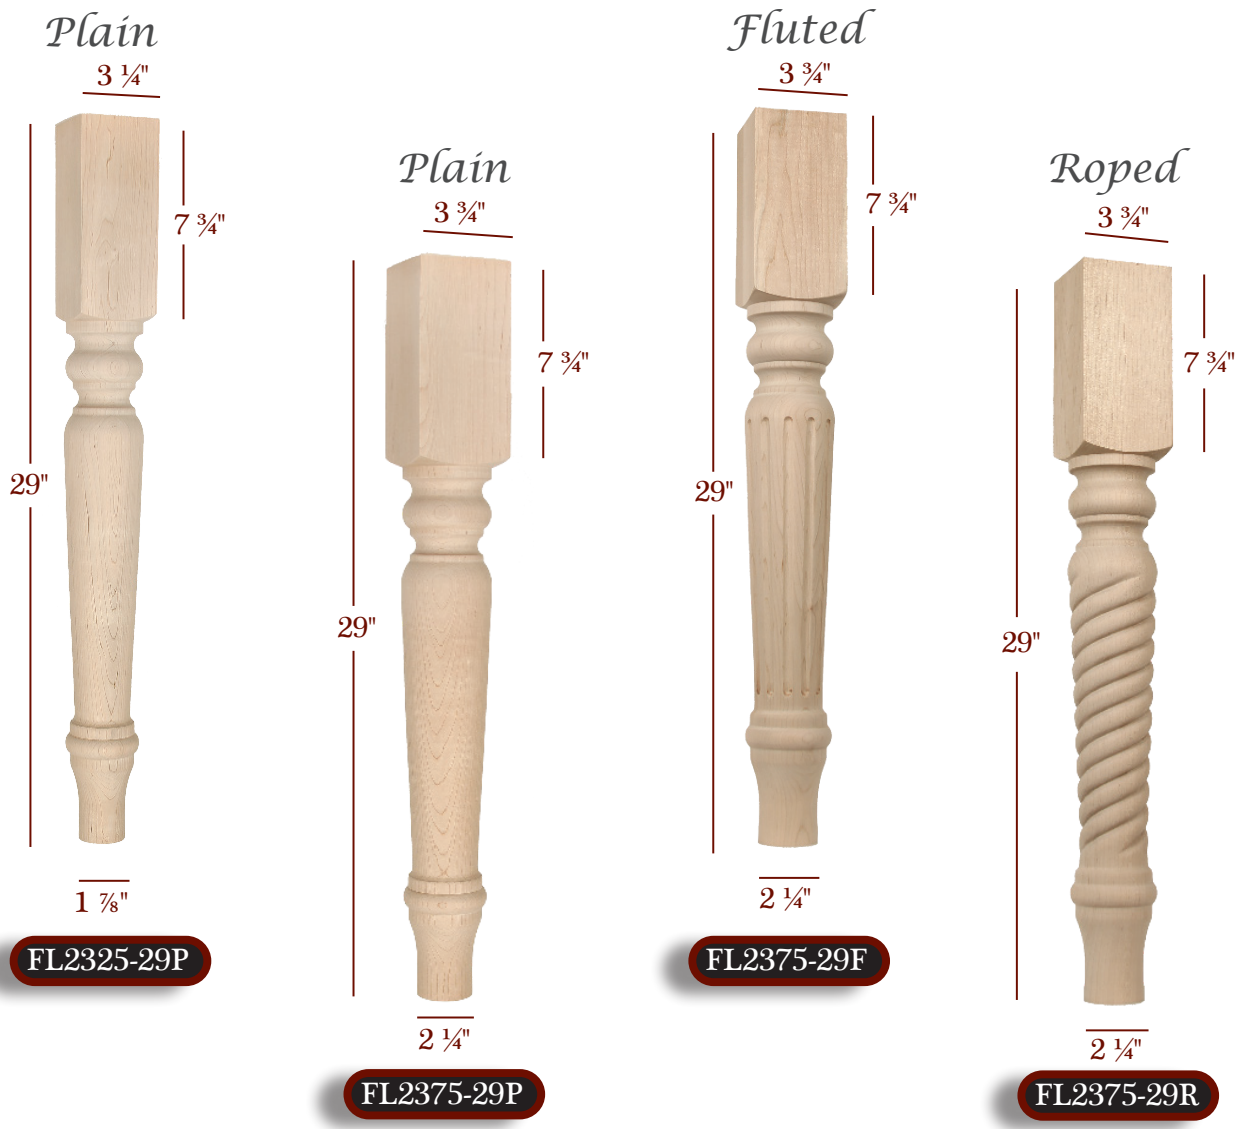

DINING TABLE LEGS HARVEST

Furniture Legs