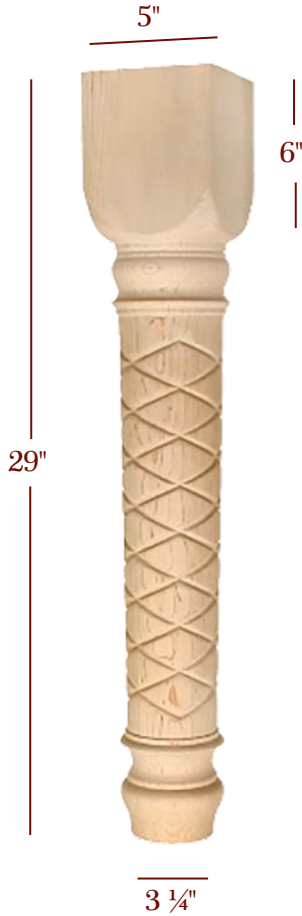

FL6500-29D

DINING TABLE
LEGS

LINCOLN

Diamond