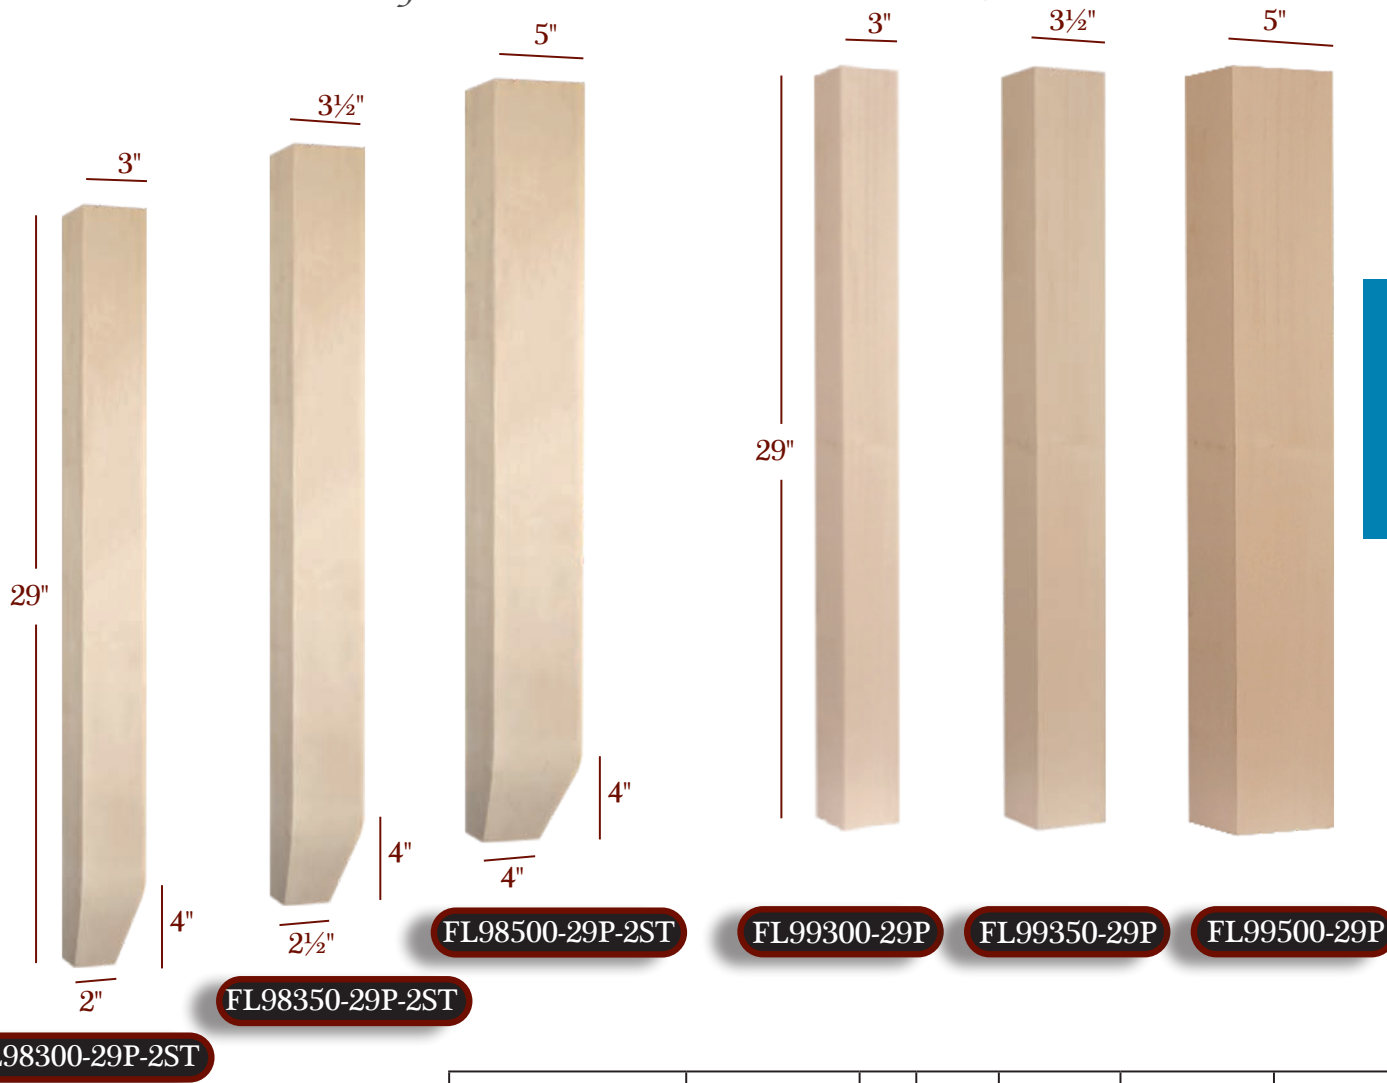

Furniture Legs

Item No.	Desc.	Tall	Wide	Top Shank Length	Bottom Taper Length	Toe
FL98250-29P-2ST	Tapered Toe	29"	2 1/2"	25"	4"	1 1/2"
FL98300-29P-2ST	Tapered Toe	29"	3"	25"	4"	2"
FL98350-29P-2ST	Tapered Toe	29"	3 1/2"	25"	4"	2 1/2"
FL98375-29P-2ST	Tapered Toe	29"	3 3/4"	25"	4"	2 3/4"
FL98500-29P-2ST	Tapered Toe	29"	5"	25"	4"	4"
FL99250-29P	Straight Square	29"	2 1/2"	N/A	N/A	N/A
FL99300-29P	Straight Square	29"	3"	N/A	N/A	N/A
FL99350-29P	Straight Square	29"	3 1/2"	N/A	N/A	N/A
FL99375-29P	Straight Square	29"	3 3/4"	N/A	N/A	N/A
FL99500-29P	Straight Square	29"	5"	N/A	N/A	N/A