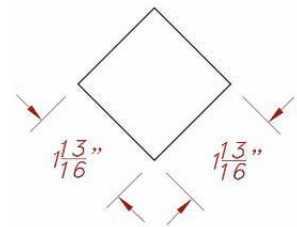

Item No.	Desc.	Tall	Width	Top Shank Length	Bottom Foot Length	Toe
CP-QATF-36	Fluted	36"	2 3/8"	4"	5"	1 3/4"
CP-QATP-36	Plain	36"	2 3/8"	4"	5"	1 3/4"
HB1000	Plain	34 1/2"	1 13/16"	29 1/2"	5"	1 3/8"

Items offered in up to 16 species.
For prices and availability, please reference the price guide.