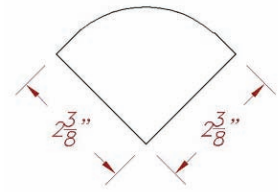

CP-QATF-36 &
CP-QATP-36 Post
Top End View