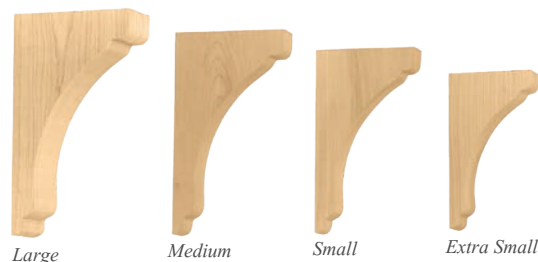

Overhang Bracket

Item No.	Tall	Deep	Wide	Description
BB-001-OH	10"	10"	1 3/4"	Overhang
BB-301-OH	10"	10"	3"	Overhang
BB-401-OH	10"	10"	4 3/4"	Overhang

Bar Brackets

	Item No.	Tall	Deep	Wide	Description
1-3/4" W	BB-001-L	12 7/8"	8"	1 3/4"	Large
	BB-001-M	9 5/8"	6"	1 3/4"	Medium
	BB-001-S	8 1/16"	5"	1 3/4"	Small
	BB-001-XS	6 1/2"	4"	1 3/4"	Extra Small
	BB-001-P	3"	1 1/2"	1 3/4"	Petite
3" W	BB-301-L	12 7/8"	8"	3"	Large
	BB-301-M	9 5/8"	6"	3"	Medium
	BB-301-S	8 1/16"	5"	3"	Small
	BB-301-XS	6 1/2"	4"	3"	Extra Small
	BB-301-P	3"	1 1/2"	3"	Petite
4-3/4" W	BB-401-L	12 7/8"	8"	4 3/4"	Large
	BB-401-M	9 5/8"	6"	4 3/4"	Medium
	BB-401-S	8 1/16"	5"	4 3/4"	Small
	BB-401-XS	6 1/2"	4"	4 3/4"	Extra Small
	BB-401-P	3"	1 1/2"	4 3/4"	Petite

Corbels, Brackets & Onlays

SCALLOPED

Hood Corbel

Item No.	Tall	Deep	Wide	Description
BB-302-HC	18"	16"	3"	Hood Corbel
BB-402-HC	18"	16"	4 3/4"	Hood Corbel

Overhang Bracket

Item No.	Tall	Deep	Wide	Description
BB-002-OH	10"	10"	1 3/4"	Overhang
BB-302-OH	10"	10"	3"	Overhang
BB-402-OH	10"	10"	4 3/4"	Overhang

Bar Brackets

	Item No.	Tall	Deep	Wide	Description
1-3/4" W	BB-002-L	14 5/32"	8"	1 3/4"	Large
	BB-002-M	10 5/8"	5 1/2"	1 3/4"	Medium
	BB-002-S	9"	5"	1 3/4"	Small
	BB-002-XS	7 3/16"	4"	1 3/4"	Extra Small
	BB-302-L	14 5/32"	8"	3"	Large
3" W	BB-302-M	10 5/8"	5 1/2"	3"	Medium
	BB-302-S	9"	5"	3"	Small
	BB-302-XS	7 3/16"	4"	3"	Extra Small
4-3/4" W	BB-402-L	14 5/32"	8"	4 3/4"	Large
	BB-402-M	10 5/8"	5 1/2"	4 3/4"	Medium
	BB-402-S	9"	5"	4 3/4"	Small
	BB-402-XS	7 3/16"	4"	4 3/4"	Extra Small