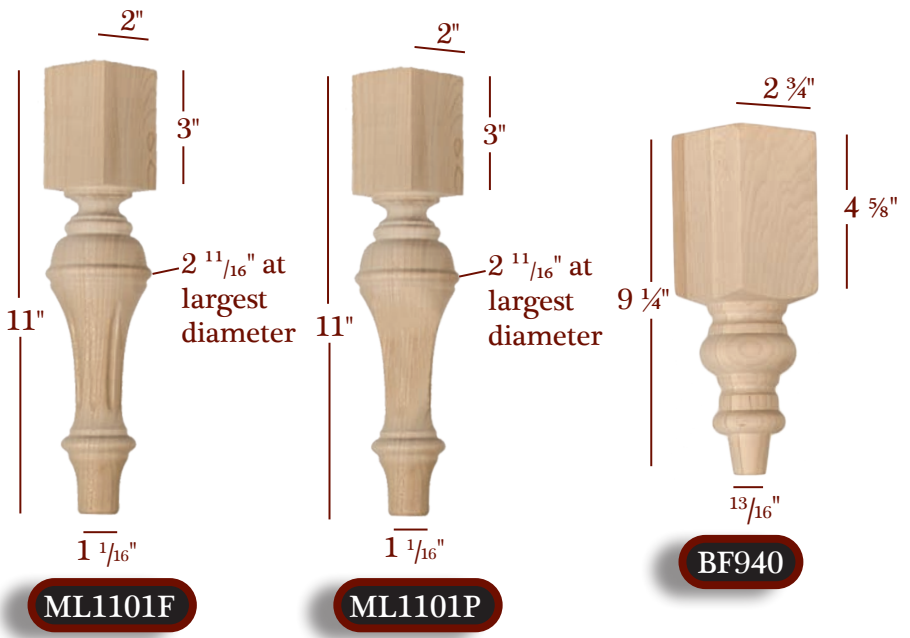

Items offered in up to 16 species.

For prices and availability, please reference the price guide.