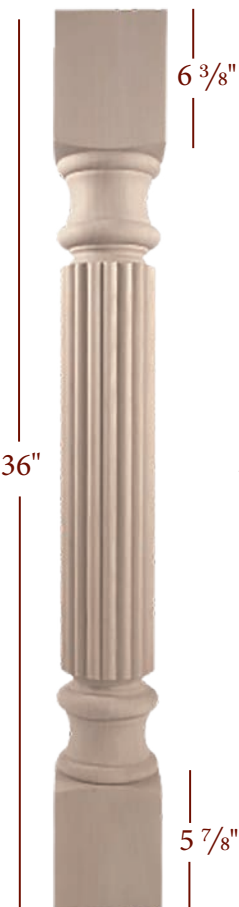

ROUND PROFILE
ISLAND LEGS

ESSENTIAL

FRANKLIN

Plain

3 1/2"

ISL-TW1

Reeded

3 1/2"