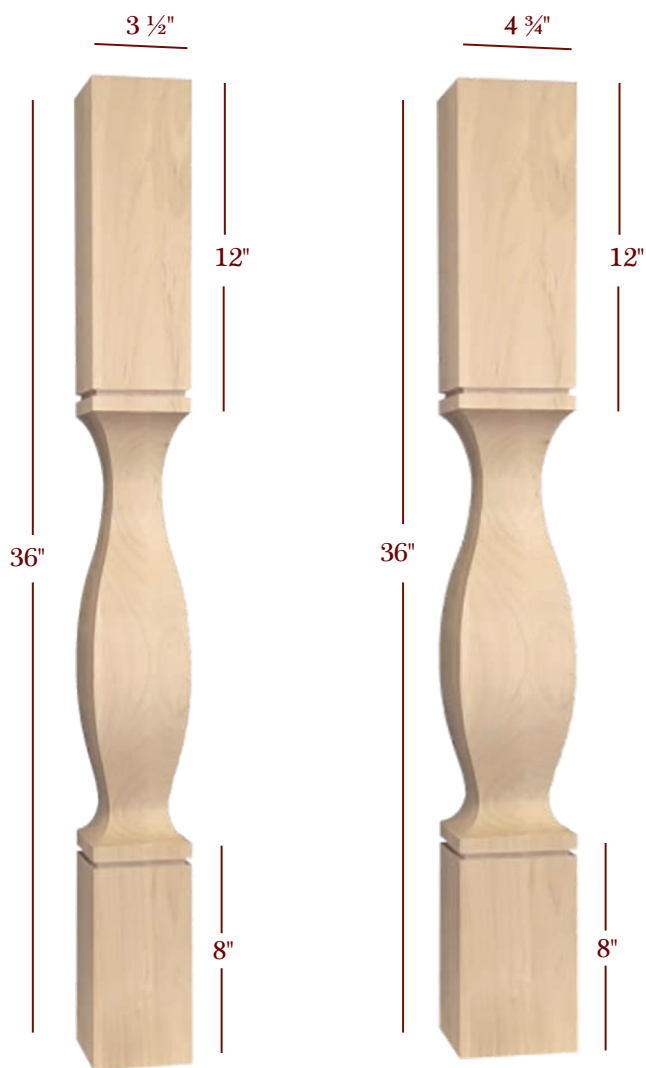

SQUARE PROFILE ISLAND LEGS

VANDERBILT

Plain Square

ISL16350CP

ISL16475CP