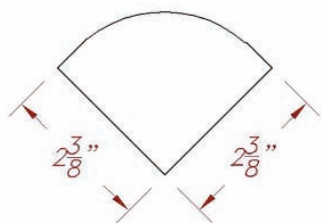

CATHEDRAL

Round Face Corner Posts

Square Face Corner Posts

Round Face
Corner Post
Top End View