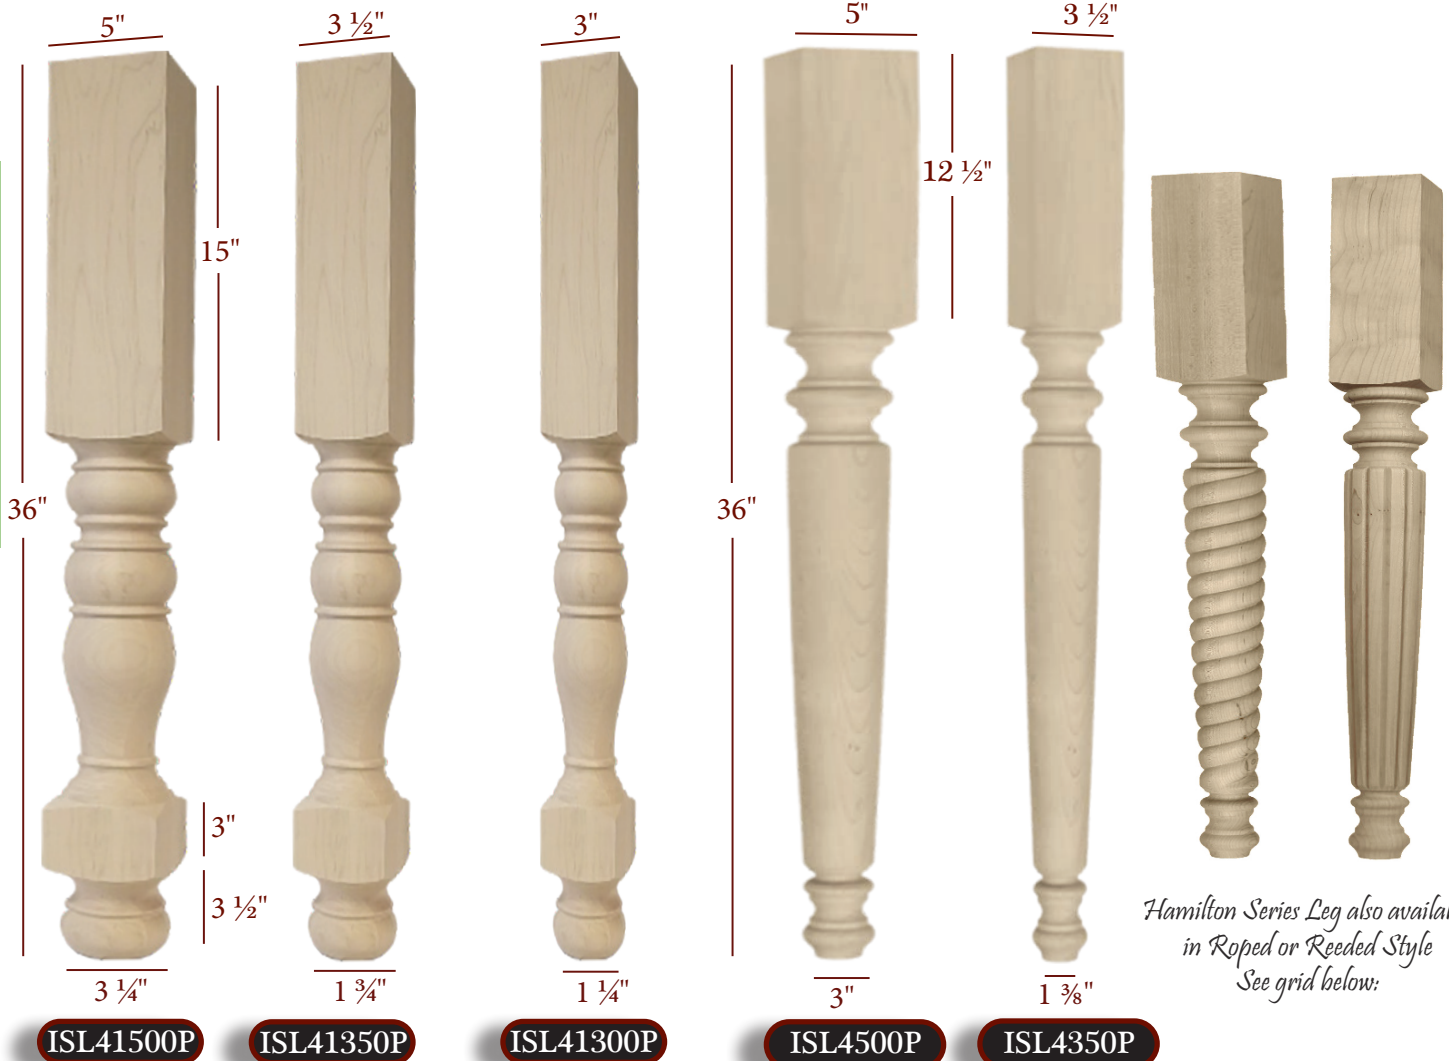

ISL34350P

3"

ISL34300P

36" & 42" Posts & Legs
Round Profile

Item No.	Desc.	Tall	Wide	Top Shank Length	Bottom Shank Length	Block	Toe
ISL-TW1-3	Plain	36"	3"	7 7/8"	7 3/8"	N/A	N/A
ISL-TW1	Plain	36"	3 1/2"	7 7/8"	7 3/8"	N/A	N/A
ISL-TW1-5	Plain	36"	5"	7 7/8"	7 3/8"	N/A	N/A
ISL-TW2-3	Reeded	36"	3"	6 3/8"	5 7/8"	N/A	N/A
ISL-TW2	Reeded	36"	3 1/2"	6 3/8"	5 7/8"	N/A	N/A
ISL-TW2-5	Reeded	36"	5"	6 3/8"	5 7/8"	N/A	N/A
ISL-TW3-3	Roped	36"	3"	7 7/8"	7 3/8"	N/A	N/A
ISL-TW3	Roped	36"	3 1/2"	7 7/8"	7 3/8"	N/A	N/A
ISL-TW3-5	Roped	36"	5"	7 7/8"	7 3/8"	N/A	N/A
ISL34300P	Plain	36"	3"	9 1/4"	N/A	4 1/2"	1 5/8"
ISL34350P	Plain	36"	3 1/2"	9 1/4"	N/A	4 1/2"	2 1/16"
ISL34500P	Plain	36"	5"	9 1/4"	N/A	4 1/2"	3 9/16"

Find a matching Bun Feet
on pages 146-154

ISL-TW1

36" & 42" Posts & Legs
Round Profile

Featured Island Leg:
ISL-TW3

ROUND PROFILE
ISLAND LEGS
GEORGIAN **HAMILTON**

Plain

Hamilton Series Leg also available in Roped or Reeded Style See grid below:

Georgian Series Leg also available in Vanity Style See grid below and page 118

Item No.	Desc.	Tall	Wide	Top Shank Length	Block	Toe
HB41300P	Plain	36"	3"	22"	2"	1 3/4"
HB41350P	Plain	36"	3 1/2"	22"	2"	2 1/4"
HB41500P	Plain	36"	5"	22"	2"	3 1/4"
ISL41300P	Plain	36"	3"	15"	3"	1 1/4"
ISL41350P	Plain	36"	3 1/2"	15"	3"	1 3/4"
ISL41500P	Plain	36"	5"	15"	3"	3 1/4"