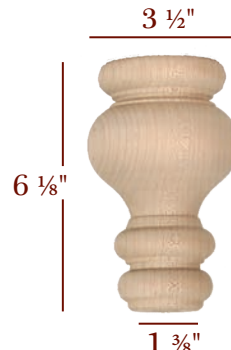

CABINET & FURNITURE FEET

VARIOUS HEIGHTS

BF950

Item No.	Tall	Wide	Toe
BF918-C	2 1/8"	4 1/2"	3 5/16"
BF902	3"	3 5/8"	1 3/4"
BF928-C	5"	4"	1 1/8"
BF929-C	5"	4 1/2"	1 11/16"
BF903	5 1/2"	3 5/8"	1 1/16"
BF916	5 1/2"	3 1/2"	1 1/16"
BF950	6 1/8"	3 1/2"	1 3/8"
BF952	6"	3 1/2"	1 1/2"
BF900	2 3/4"	4 3/4"	2 13/16"
BF910	2 3/4"	4 3/4"	2 13/16"
BF953	5 3/4"	4 3/8"	1 1/4"

Scan to shop
Bun Feet on
TimberWolfForest.com

Var. Height Cabinet Feet