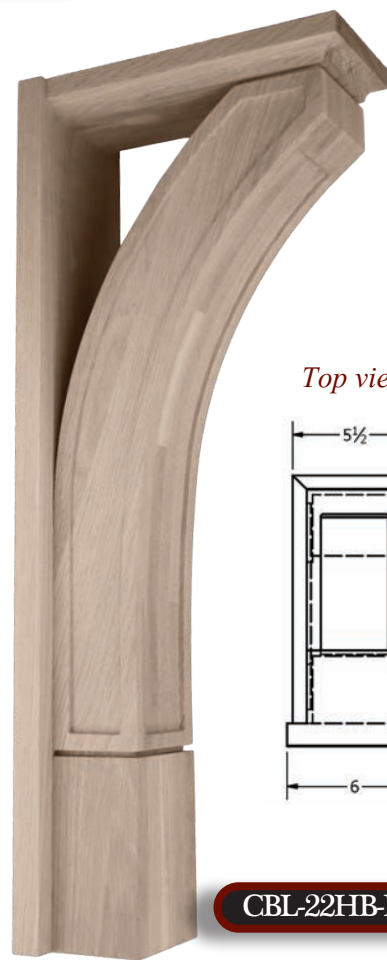

CBL-22HB-FC

Top view